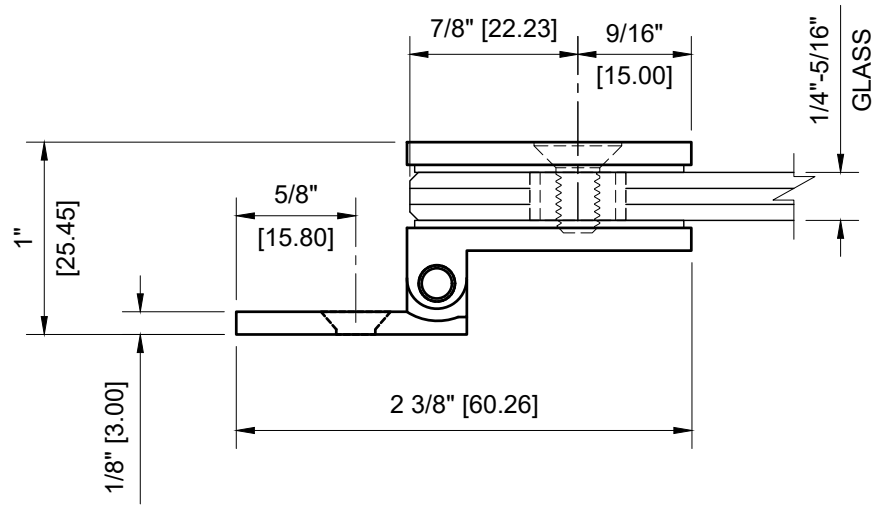

5/16" (8mm) GLASS:
 1/4" (6mm) GLASS:

GLASS FABRICATION TEMPLATE

CRL - EH185 HALF ROUND LIGHT DUTY FRAMELESS SHOWER DOOR HINGE FOR 1/4" - 5/16" GLASS

DATE: 7-22-2020
 SCALE: 1'-0"=1'-0"
 DRAWN BY: VM

DESCRIPTION: CRL - EH185 SATIN CHROME
 HALF ROUND STYLE LIGHT DUTY FRAMELESS
 SHOWER DOOR HINGE WALL MOUNT