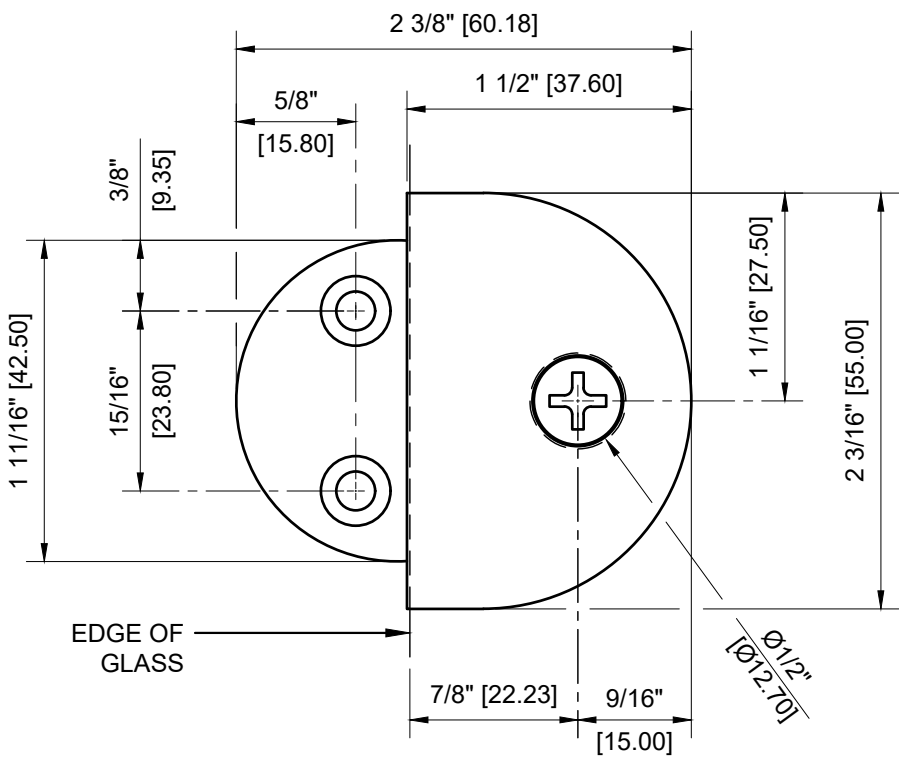

5/16" (8mm) GLASS:
 1/4" (6mm) GLASS:

GLASS FABRICATION TEMPLATE

CRL - EH185 HALF ROUND LIGHT DUTY FRAMELESS SHOWER DOOR HINGE FOR 1/4" - 5/16" GLASS

DATE: 7-22-2020
 SCALE: 1'-0"=1'-0"
 DRAWN BY: VM

DESCRIPTION: CRL - EH185 SATIN CHROME
 HALF ROUND STYLE LIGHT DUTY FRAMELESS
 SHOWER DOOR HINGE WALL MOUNT