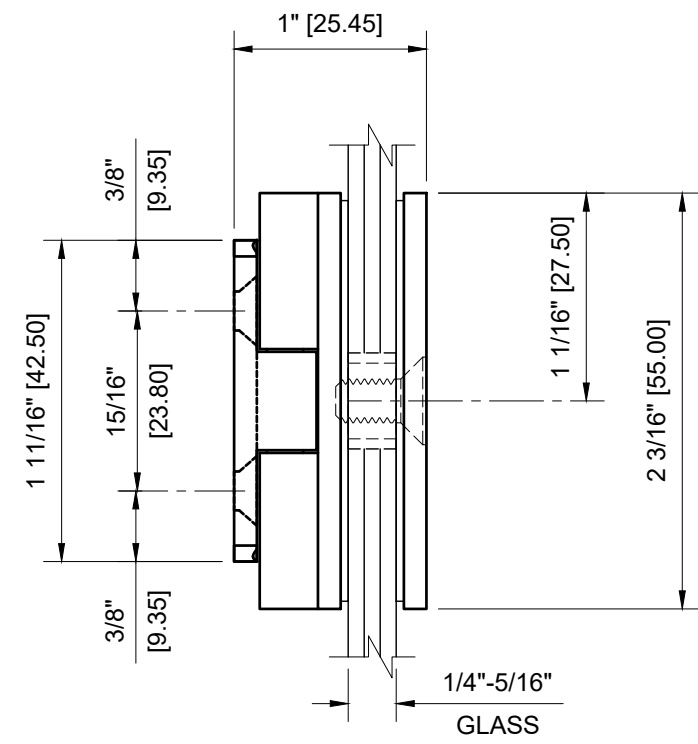

5/16" (8mm) GLASS:
 1/4" (6mm) GLASS:

GLASS FABRICATION TEMPLATE

CRL - EH185 HALF ROUND LIGHT DUTY FRAMELESS SHOWER DOOR HINGE FOR 1/4" - 5/16" GLASS

DATE: 7-22-2020
 SCALE: 1'-0"=1'-0"
 DRAWN BY: VM

DESCRIPTION: CRL - EH185 SATIN CHROME
 HALF ROUND STYLE LIGHT DUTY FRAMELESS
 SHOWER DOOR HINGE WALL MOUNT