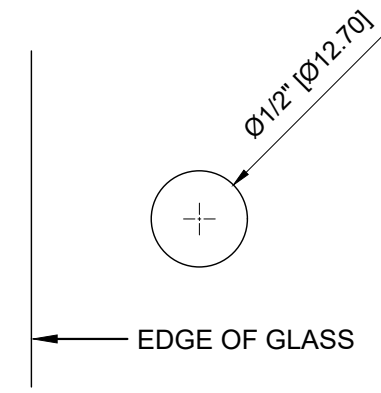

5/16" (8mm) GLASS:
 1/4" (6mm) GLASS:

GLASS FABRICATION TEMPLATE

CRL - EH185 HALF ROUND LIGHT DUTY FRAMELESS SHOWER DOOR HINGE FOR 1/4" - 5/16" GLASS

DATE: 7-22-2020
 SCALE: 1'-0"=1'-0"
 DRAWN BY: VM

DESCRIPTION: CRL - EH185 SATIN CHROME
 HALF ROUND STYLE LIGHT DUTY FRAMELESS
 SHOWER DOOR HINGE WALL MOUNT