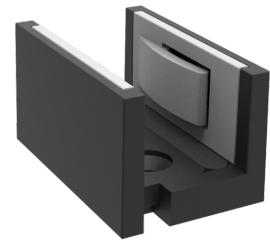

INSTALLATION INSTRUCTIONS

PREMIUM GRID SYSTEM FOR 690/695 SLIDING DOORS

The Premium Grid System for 690/695 Sliding Doors consists of aluminum flat strips and u-channels with an adhesive backing that allows for easy application directly onto glass. This delivers a simple aesthetic enhancement for greater design flexibility.

Common Applications

- Grid strips and u-channels are available in 118" (3 m) or 94.5" (2.4 m) stock lengths and cut to desired size
- Placing horizontal strips between vertical strips is recommended
- Use leveler and measuring tape to ensure strips are aligned
- Matte black finish

Parts List

Item Number	Description	Length
GPU1230MBL	Matte black u-channel grid strip for 1/2" (12 mm) glass	118" (3 m)
GPU1030MBL	Matte black u-channel grid strip for 3/8" (10 mm) glass	118" (3 m)
GPF0230MBL	Matte black flat grid strip	118" (3 m)
GPBG1MBL	Matte black bottom guide for grid system	

U-channel grid strip

Flat grid strip

Bottom guide

Bottom Guide with Spacer for Grid Profiles

	GLASS 3/8"	GLASS 1/2"	GLASS 3/8" + GRID PROFILE	GLASS 1/2" + GRID PROFILE
 # 10 INSERT	# 12 INSERT	# 12 INSERT	# 14 INSERT	
PLASTICS N* 				
 SPACER	NOT REQUIRED	NOT REQUIRED	REQUIRED	REQUIRED