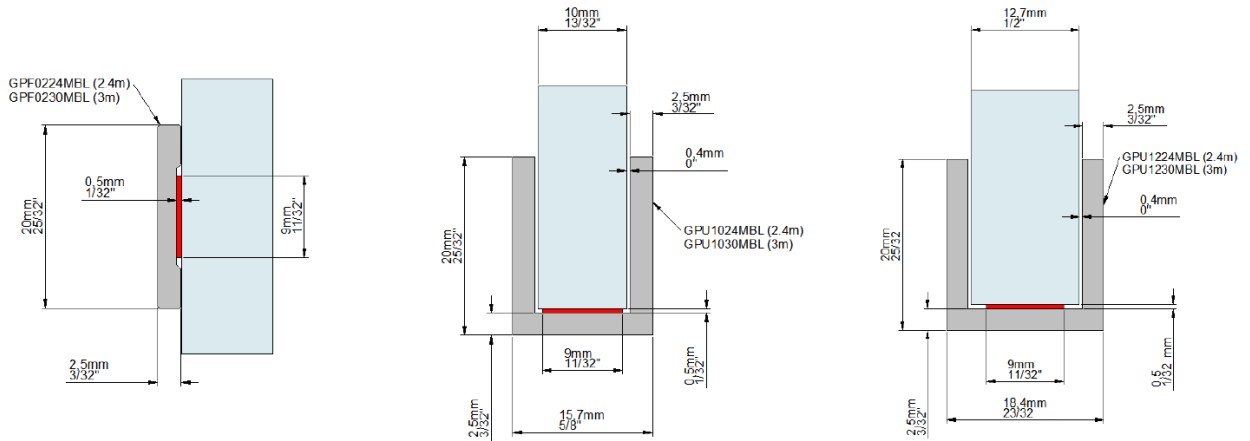

Common Applications

- Grid strips and u-channels are available in 118" (3 m) or 94.5" (2.4 m) stock lengths and cut to desired size
- Placing horizontal strips between vertical strips is recommended
- Use leveler and measuring tape to ensure strips are aligned
- Matte black finish

Parts List

Item Number	Description	Length
GPU1230MBL	Matte black u-channel grid strip for 1/2" (12 mm) glass	118" (3 m)
GPU1030MBL	Matte black u-channel grid strip for 3/8" (10 mm) glass	118" (3 m)
GPF0230MBL	Matte black flat grid strip	118" (3 m)
GPBG1MBL	Matte black bottom guide for grid system	

U-channel grid strip

Flat grid strip

Bottom guide

Bottom Guide with Spacer for Grid Profiles

	GLASS 3/8"	GLASS 1/2"	GLASS 3/8" + GRID PROFILE	GLASS 1/2" + GRID PROFILE
 # 10 INSERT	# 12 INSERT	# 12 INSERT	# 14 INSERT	
PLASTICS N* 				
 SPACER	NOT REQUIRED	NOT REQUIRED	REQUIRED	REQUIRED