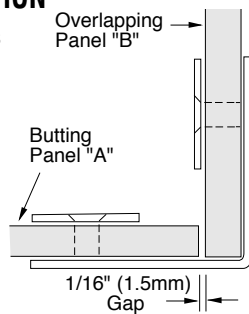

SHORIZON®

90 DEGREE GLASS CLIP

C-90

C-P90

TYPICAL INSTALLATION

Important: Project measurements from the edge of the glass

TEMPLATE OPTION FOR SQUARE CUT GLASS

TYPICAL INSTALLATION

Important: Project measurements from the outside of the mitered glass.

TEMPLATE OPTION FOR 45° MITERED GLASS

NOTE: DRAWINGS NOT TO SCALE.

REVISION DATE 08/15

ushorizon.com

28539 INDUSTRY DRIVE, VALENCIA, CA 91355