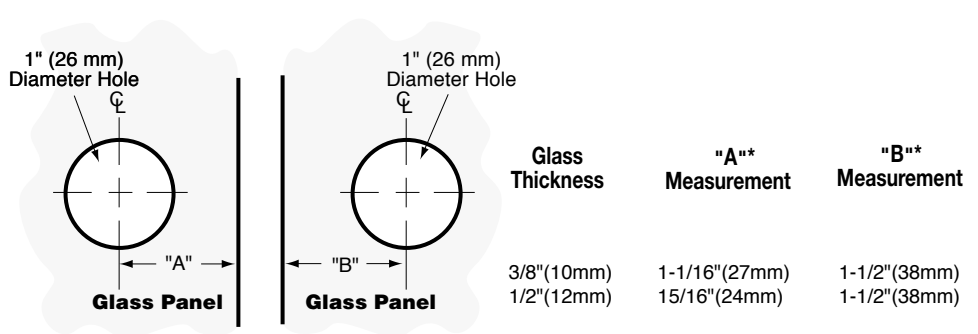

SHORIZON®

90 DEGREE GLASS CLIP

C-90

C-P90

TYPICAL INSTALLATION

Important: Project measurements from the edge of the glass

TEMPLATE OPTION FOR SQUARE CUT GLASS

TYPICAL INSTALLATION

Important: Project measurements from the outside of the mitered glass.

TEMPLATE OPTION FOR 45° MITERED GLASS

NOTE: DRAWINGS NOT TO SCALE.

REVISION DATE 08/15

ushorizon.com

28539 INDUSTRY DRIVE, VALENCIA, CA 91355