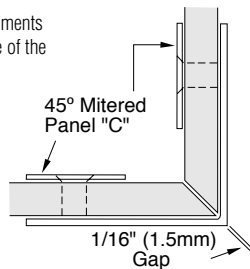

SHORIZON®

90 DEGREE GLASS CLIP

C-90

C-P90

TYPICAL INSTALLATION

Important: Project measurements from the edge of the glass

TEMPLATE OPTION FOR SQUARE CUT GLASS

TYPICAL INSTALLATION

Important: Project measurements from the outside of the mitered glass.

TEMPLATE OPTION FOR 45° MITERED GLASS

NOTE: DRAWINGS NOT TO SCALE.

REVISION DATE 08/15

ushorizon.com

28539 INDUSTRY DRIVE, VALENCIA, CA 91355