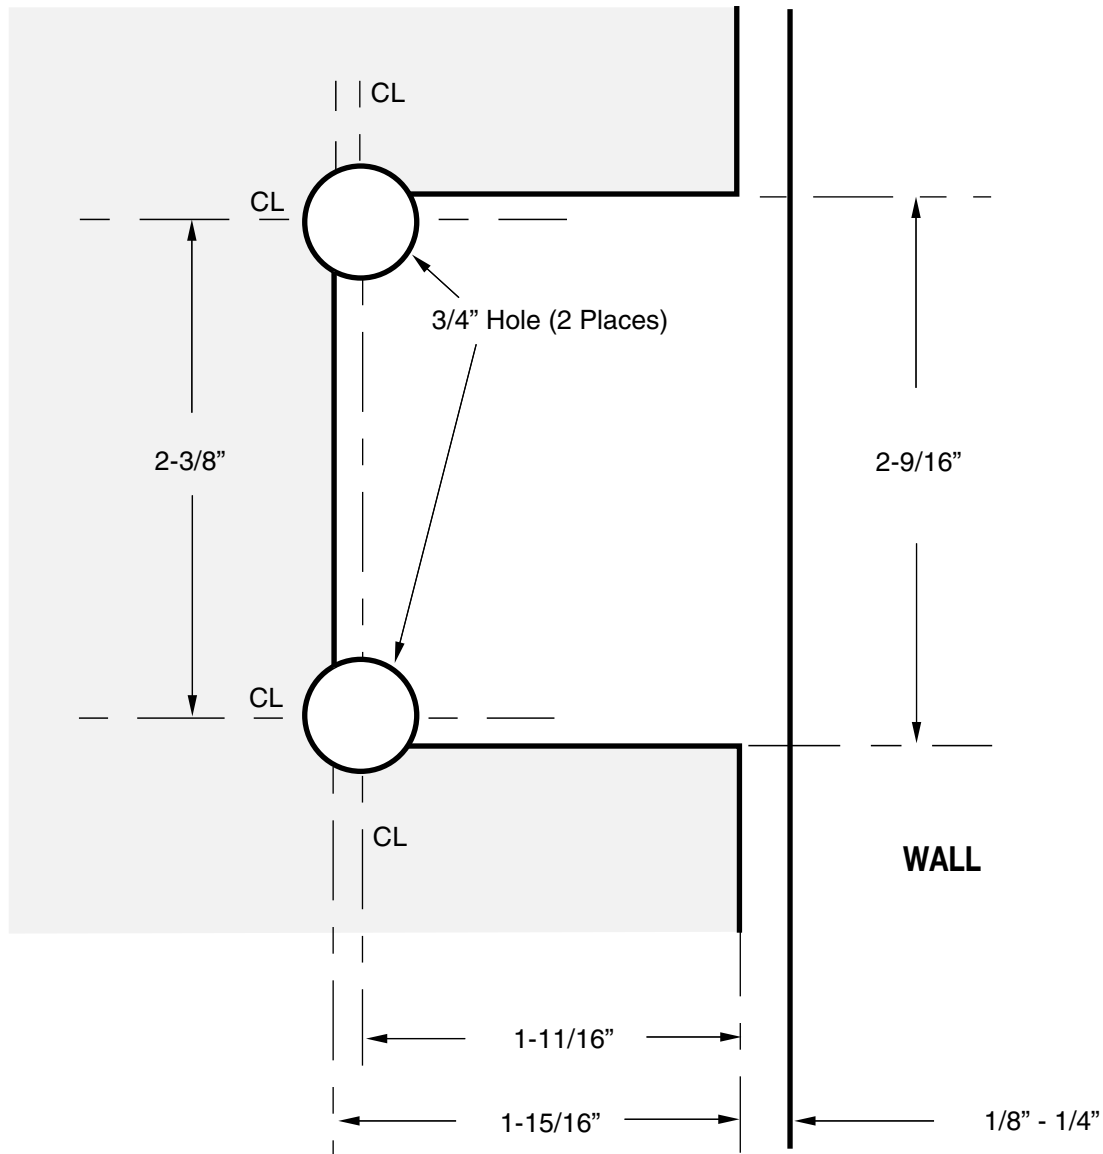

SHORIZON®

DESIGNER SERIES
GLASS TO WALL HINGE NOTCH
H-GTW
SHORT BACK PLATE
H-GTWA

NOTE: DRAWINGS NOT TO SCALE.

REVISION DATE 08/15

ushorizon.com

28539 INDUSTRY DRIVE, VALENCIA, CA 91355

Toll Free Phone: (877) 728-3874 Toll Free Fax: (888) 440-9567