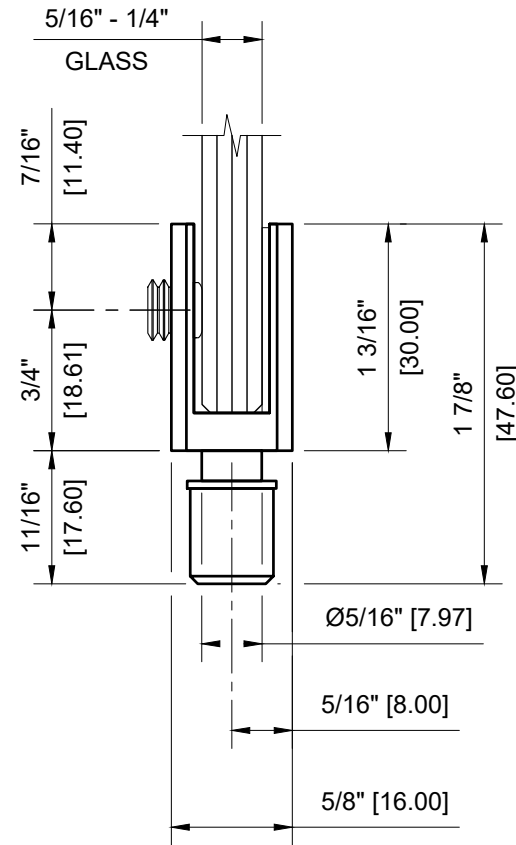

GLASS: 5/16" (8mm)
 GLASS: 1/4" (6mm)

CRL - EH324M WIDE GLASS DOOR PIVOT HINGE FOR 1/4" - 5/16" GLASS

C.R. LAURENCE CO. ARCHITECTURAL PRODUCTS
 2503 E. Vernon Avenue, Los Angeles, CA 90058-1897
 PH (800)-421-6144 FX: 800-587-7501 www.crlaurence.com

DESCRIPTION:
 CRL - EH324M
 WIDE GLASS DOOR PIVOT HINGE
 FOR 1/4" - 5/16" GLASS

DATE: 9-22-2020
 SCALE: 1'-0"=1'-0"
 DRAWN BY: VM

CRL
 A CRH COMPANY