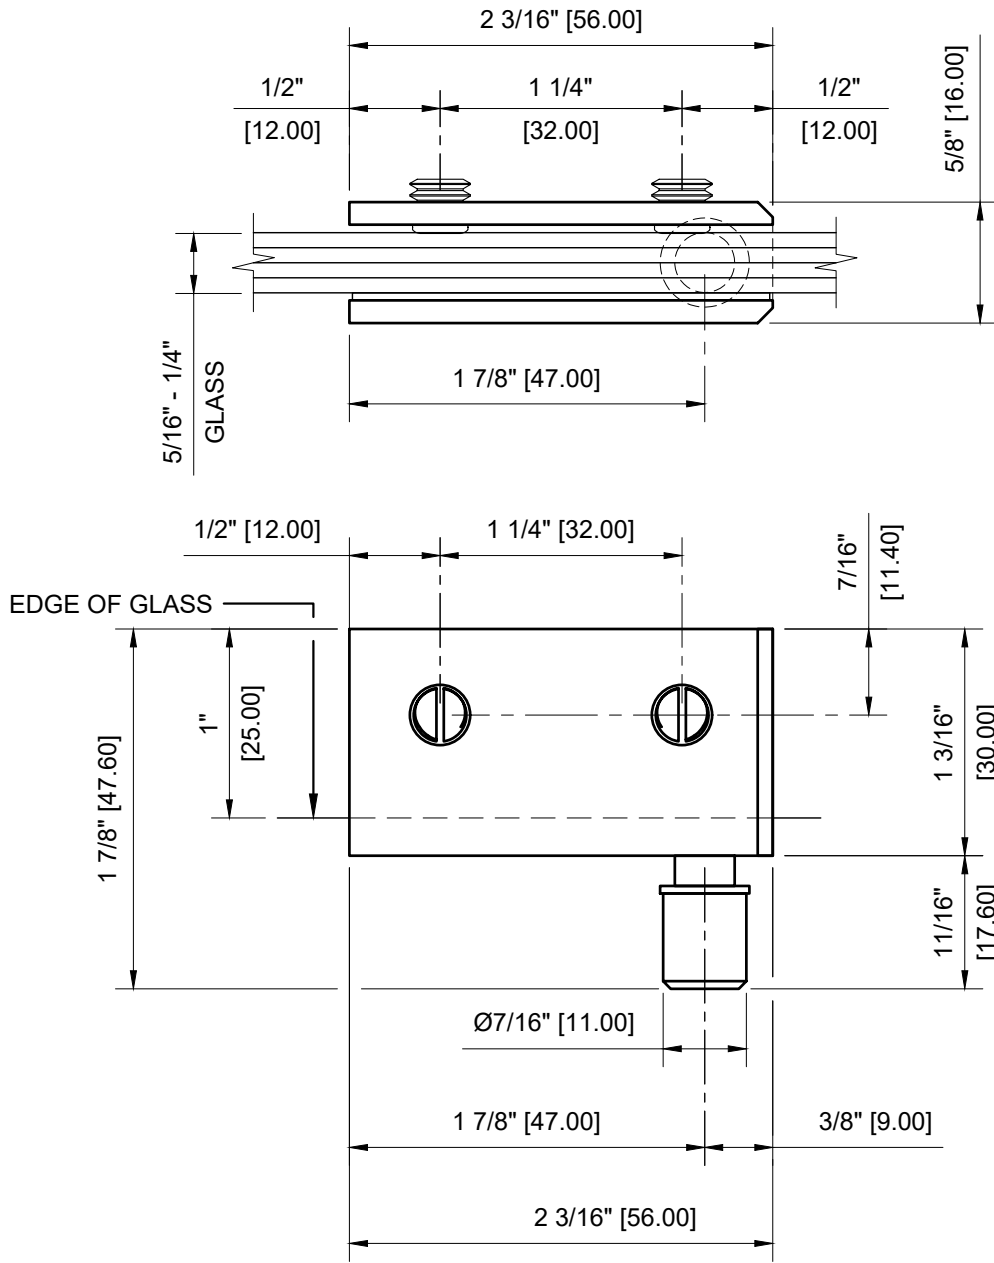

GLASS: 5/16" (8mm)
 GLASS: 1/4" (6mm)

CRL - EH324M WIDE GLASS DOOR PIVOT HINGE FOR 1/4" - 5/16" GLASS

C.R. LAURENCE CO. ARCHITECTURAL PRODUCTS
 2503 E. Vernon Avenue, Los Angeles, CA 90058-1897
 PH (800)-421-6144 FX: 800-587-7501 www.crlaurence.com

DESCRIPTION:
 CRL - EH324M
 WIDE GLASS DOOR PIVOT HINGE
 FOR 1/4" - 5/16" GLASS

DATE: 9-22-2020
 SCALE: 1'-0"=1'-0"
 DRAWN BY: VM

CRL
 A CRH COMPANY