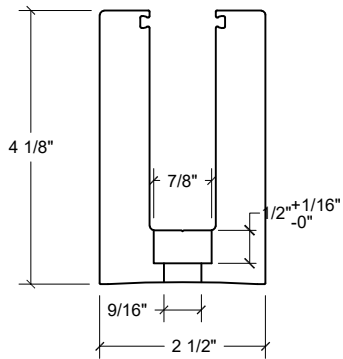

SIDE VIEW

CRL®

PART
NUMBER

B5S10D

GRS GLASS RAILING SYSTEM
120" LONG GUARD RAIL BASE SHOE
DRILLED FOR 1/2" MONOLITHIC GLASS