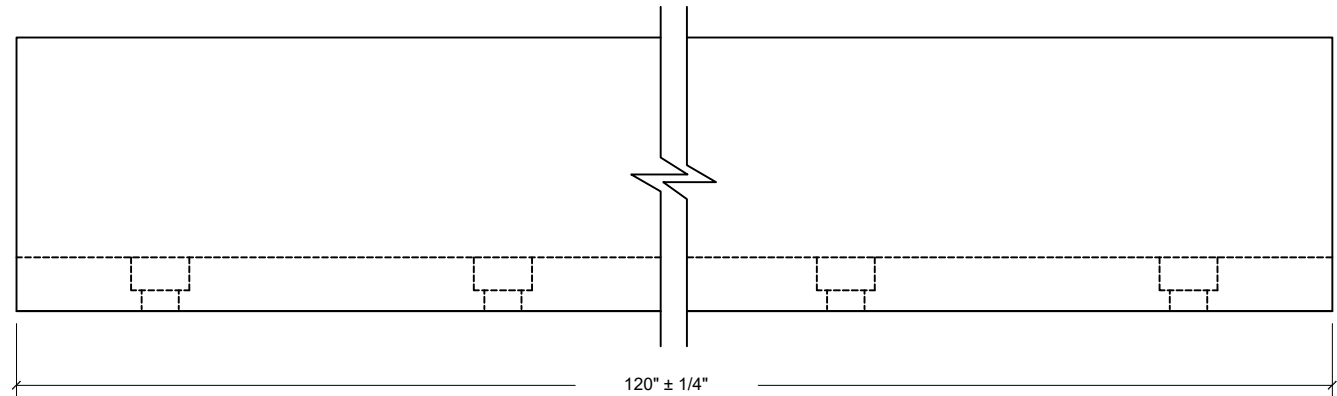

SIDE VIEW

CRL®

PART
NUMBER

B5S10D

GRS GLASS RAILING SYSTEM
120" LONG GUARD RAIL BASE SHOE
DRILLED FOR 1/2" MONOLITHIC GLASS