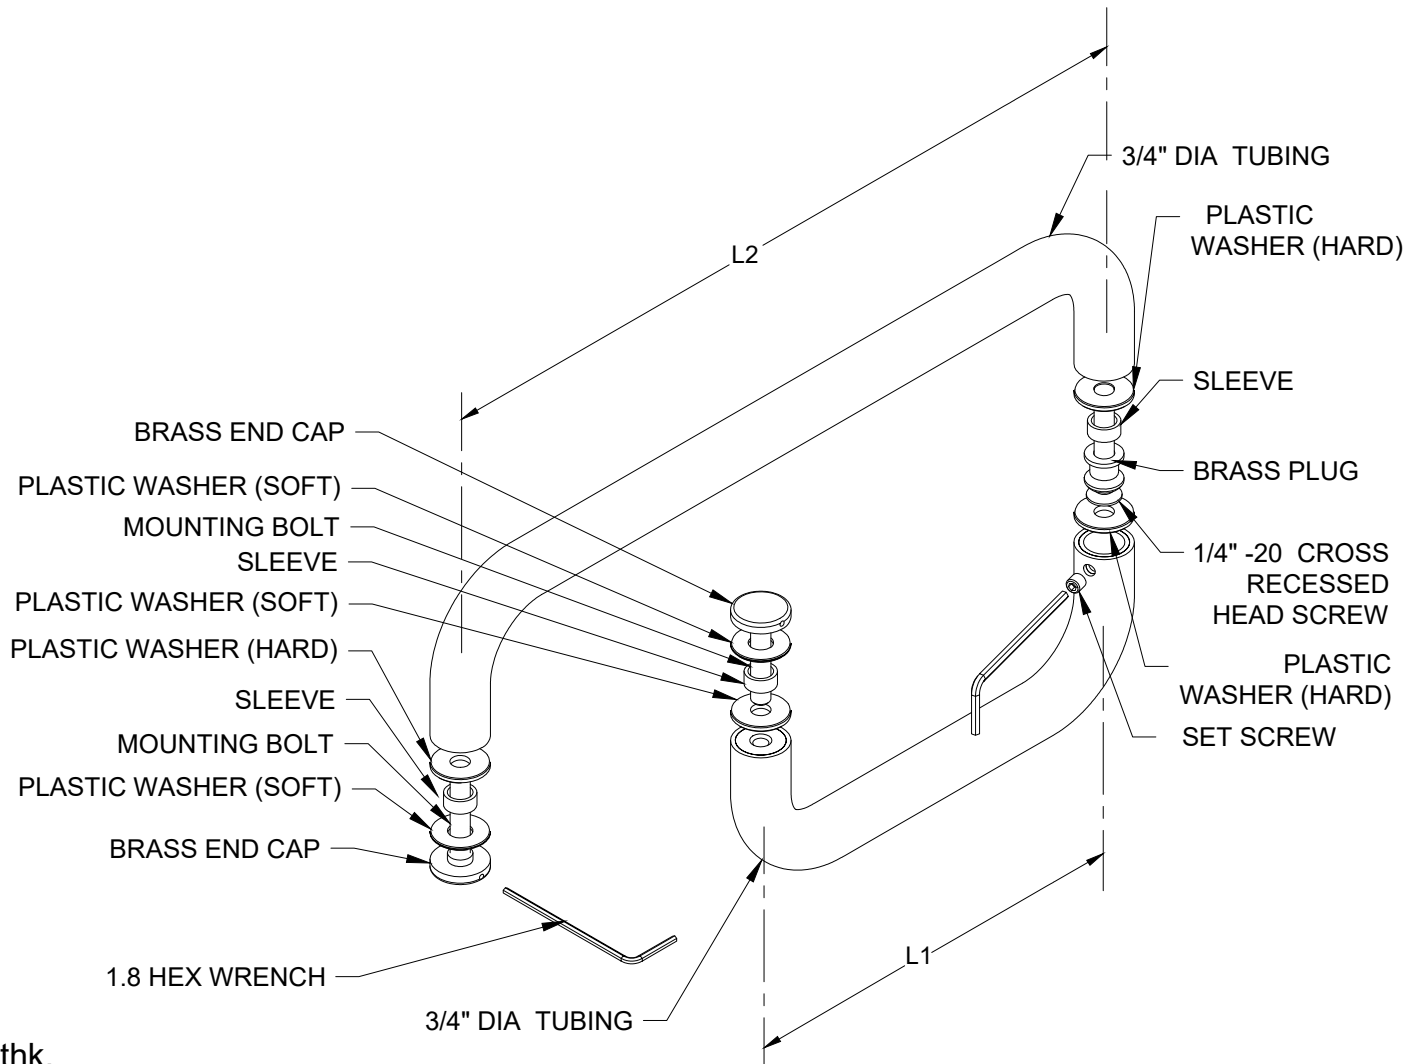

Material: 3/4" dia. Brass Tubing .060" thk.
 1-1/4" dia. metal washers
 Glass Thickness Range: 3/8" to 1/2"
 Hole Diameter Required: 1/2"

C.R. LAURENCE CO.
 ARCHITECTURAL PRODUCTS
 PH (800)-421-6144 FX: 800-587-7501
 www.crlaurence.com

DESCRIPTION:

BMW HANDLE & TOWEL BAR COMBINATION

PART #:	SEE CHART	DATE:	10/30/18
FILE NAME:	BMNW COMBO	SCALE:	NTS
DRAWN BY:	BRIAN R.		

PART NUMBER	FINISH	L1	L2
BMNW8X18CH	CHROME	8"	18"
BMNW8X18BR	POLISHED BRASS	8"	18"
BMNW8X18ORB	OIL RUBBED BRONZE	8"	18"
BMNW8X18BN	BRUSHED NICKEL	8"	18"
BMNW8X18BSC	BRUSHED SATIN CHROME	8"	18"
BMNW8X18PN	POLISHED NICKEL	8"	18"
BMNW8X18SC	SATIN CHROME	8"	18"
BMNW8X18W	WHITE	8"	18"
BMNW8X18SN	SATIN NICKEL	8"	18"
BMNW8X18SB	SATIN BRASS	8"	18"