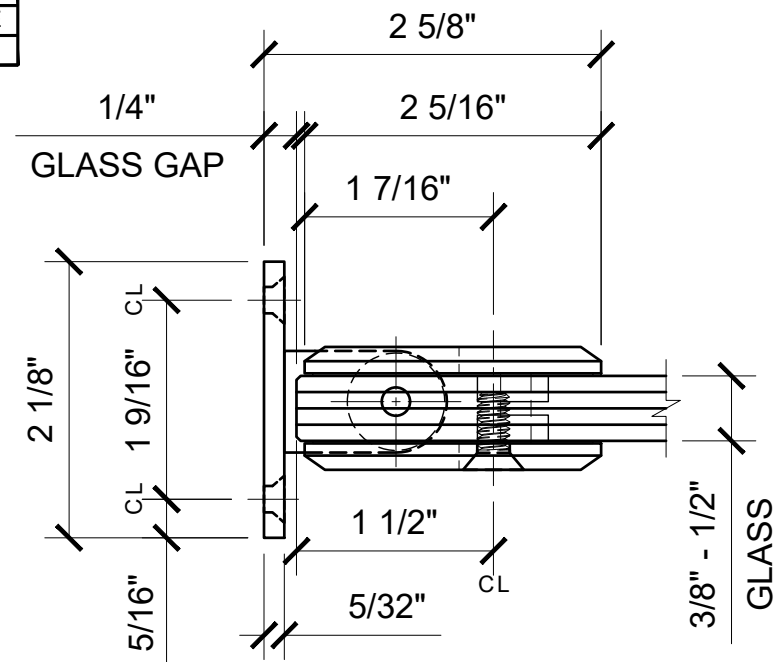

USE OF GASKETS

FOR 3/8" (10mm) GLASS: USE ONE THICK GASKET ON EACH SIDE
 FOR 1/2" (12mm) GLASS: USE ONE THIN GASKET ON EACH SIDE

GLASS FABRICATION TEMPLATE

C0L337- CRL COLOGNE SERIES WALL MOUNT FULL BACK PLATE HINGE ADJ.

DATE: 11/29/17

SCALE: 6"=1'-0"

DRAWN BY: VM

DESCRIPTION: CRL C0L337-
 CTS

C.R. LAURENCE CO. ARCHITECTURAL PRODUCTS
 2503 E. Vernon Avenue, Los Angeles, CA 90058-1897
 PH (800)-421-6144 FX: 800-587-7501 www.crlaurence.com