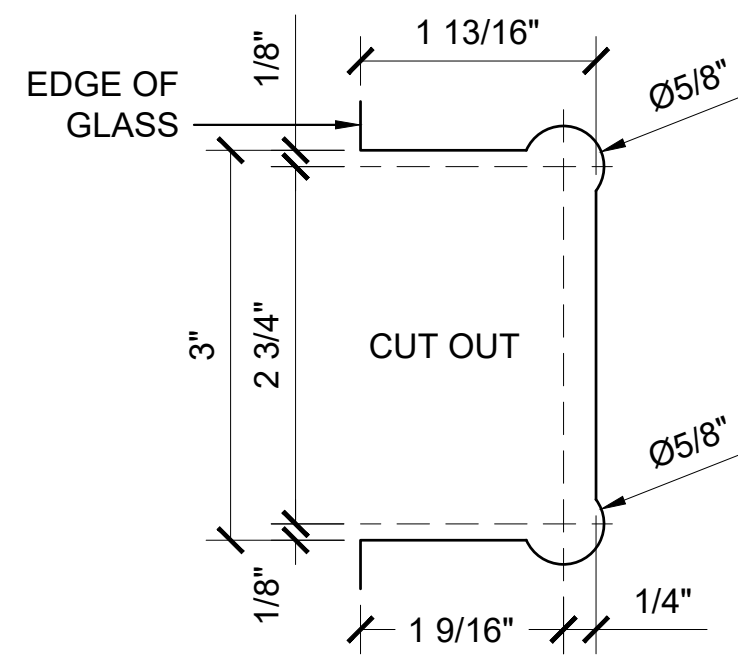

USE OF GASKETS

FOR 3/8" (10mm) GLASS: USE ONE THICK GASKET ON EACH SIDE
 FOR 1/2" (12mm) GLASS: USE ONE THIN GASKET ON EACH SIDE

GLASS FABRICATION TEMPLATE

C0L337- CRL COLOGNE SERIES WALL MOUNT FULL BACK PLATE HINGE ADJ.

DATE: 11/29/17

SCALE: 6"=1'-0"

DRAWN BY: VM

DESCRIPTION: CRL C0L337-
 CTS

C.R. LAURENCE CO. ARCHITECTURAL PRODUCTS
 2503 E. Vernon Avenue, Los Angeles, CA 90058-1897
 PH (800)-421-6144 FX: 800-587-7501 www.crlaurence.com