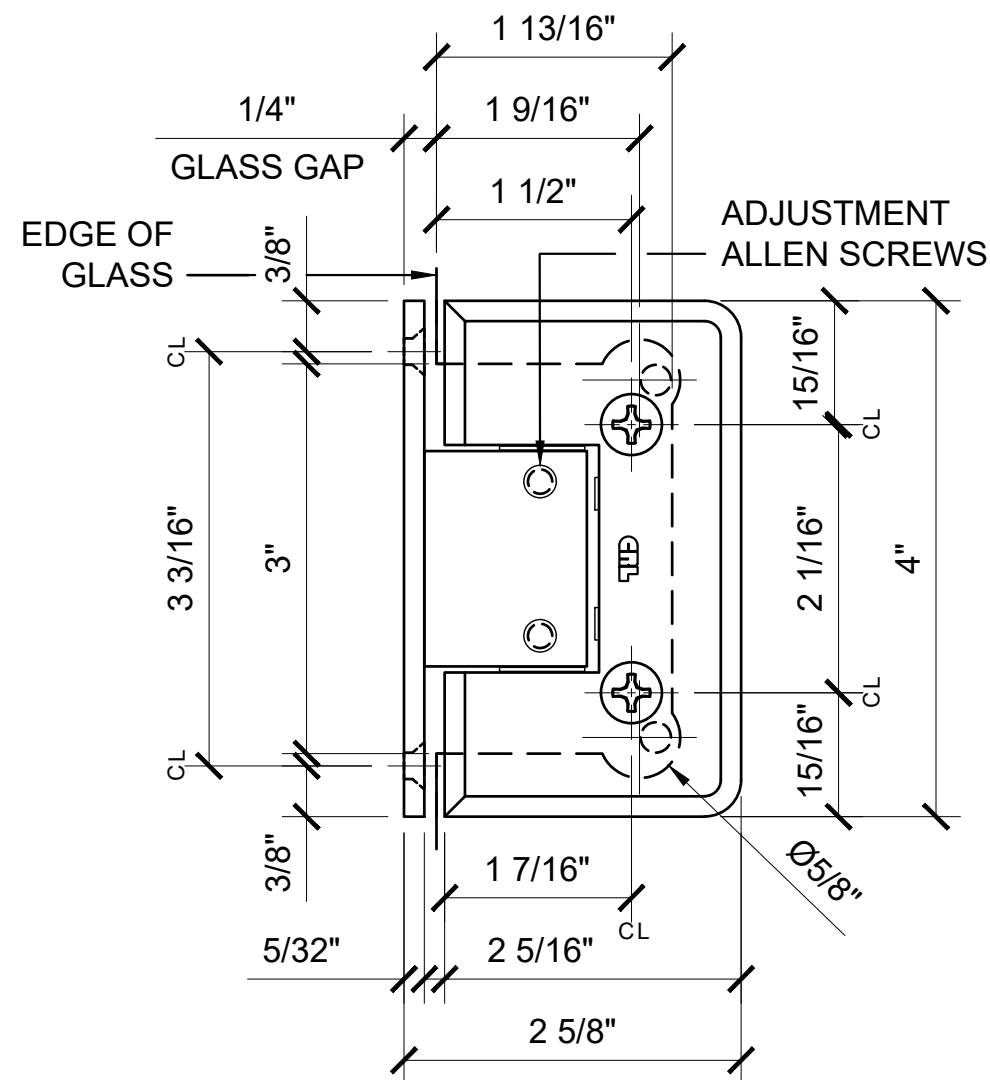

USE OF GASKETS

FOR 3/8" (10mm) GLASS: USE ONE THICK GASKET ON EACH SIDE
 FOR 1/2" (12mm) GLASS: USE ONE THIN GASKET ON EACH SIDE

GLASS FABRICATION TEMPLATE

C0L337- CRL COLOGNE SERIES WALL MOUNT FULL BACK PLATE HINGE ADJ.

DATE: 11/29/17

SCALE: 6"=1'-0"

DRAWN BY: VM

DESCRIPTION: CRL C0L337-
 CTS

C.R. LAURENCE CO. ARCHITECTURAL PRODUCTS
 2503 E. Vernon Avenue, Los Angeles, CA 90058-1897
 PH (800)-421-6144 FX: 800-587-7501 www.crlaurence.com