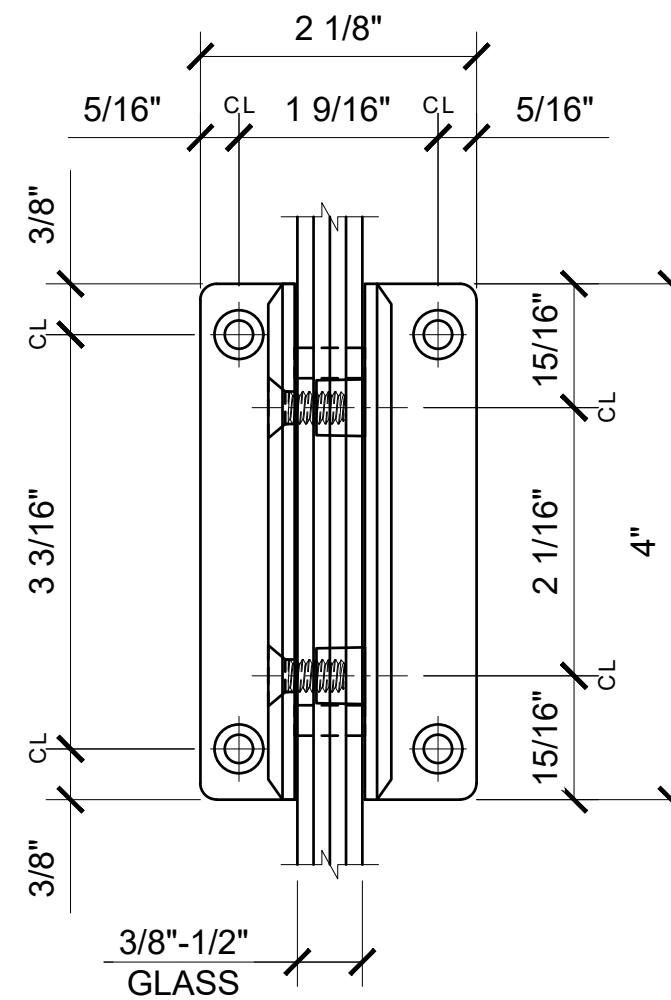

USE OF GASKETS

FOR 3/8" (10mm) GLASS: USE ONE THICK GASKET ON EACH SIDE
 FOR 1/2" (12mm) GLASS: USE ONE THIN GASKET ON EACH SIDE

GLASS FABRICATION TEMPLATE

C0L337- CRL COLOGNE SERIES WALL MOUNT FULL BACK PLATE HINGE ADJ.

DATE: 11/29/17

SCALE: 6"=1'-0"

DRAWN BY: VM

DESCRIPTION: CRL C0L337-
 CTS

C.R. LAURENCE CO. ARCHITECTURAL PRODUCTS
 2503 E. Vernon Avenue, Los Angeles, CA 90058-1897
 PH (800)-421-6144 FX: 800-587-7501 www.crlaurence.com