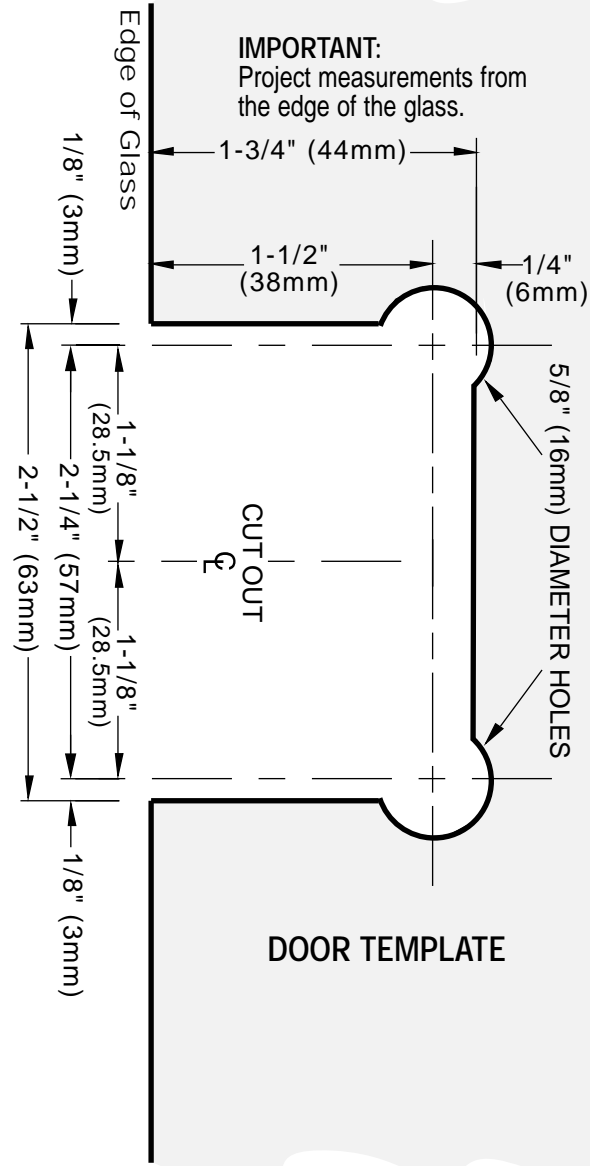

**C.R. LAURENCE CO., INC.**  
**PROFESSIONAL QUALITY**

**IMPORTANT:**  
 Project measurements from  
 the edge of the glass.

# PINNACLE

90° Glass-to-Glass Hinge  
 CAT No. PIN092