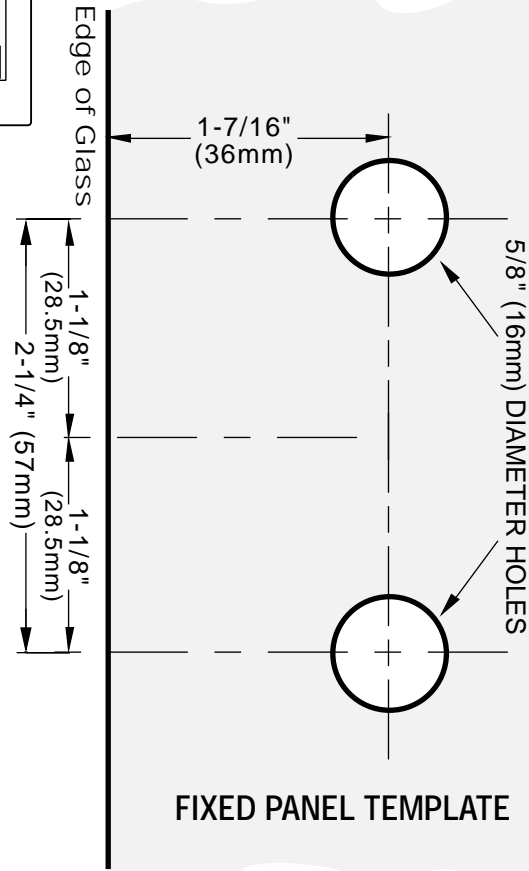

**C.R. LAURENCE CO., INC.**  
**PROFESSIONAL QUALITY**

**IMPORTANT:**  
 Project measurements from  
 the edge of the glass.

# PINNACLE

90° Glass-to-Glass Hinge  
 CAT No. PIN092