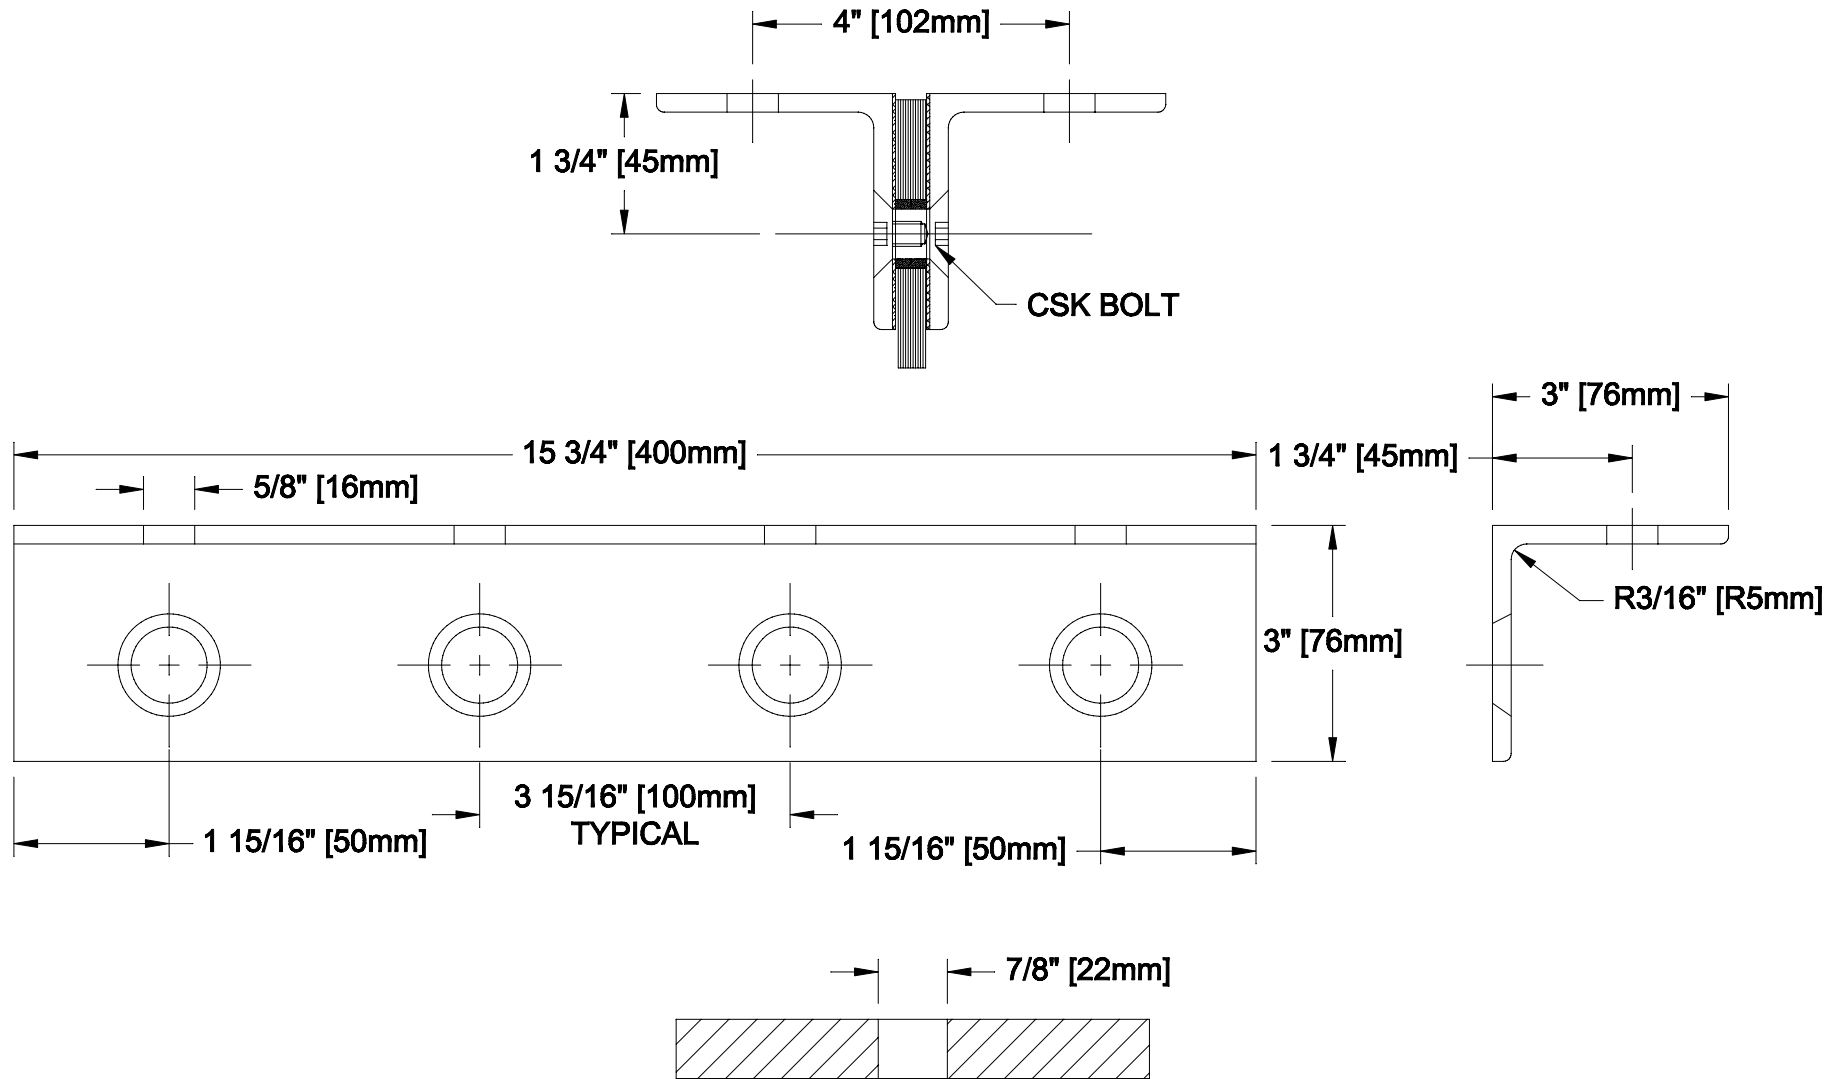

**CRL STAINLESS STEEL FIN TOP / BOTTOM  
SHOE FITTING FOR 3/4" GLASS  
CAT. NO. FTF16BS AND FTF16PS**

GLASS FABRICATION