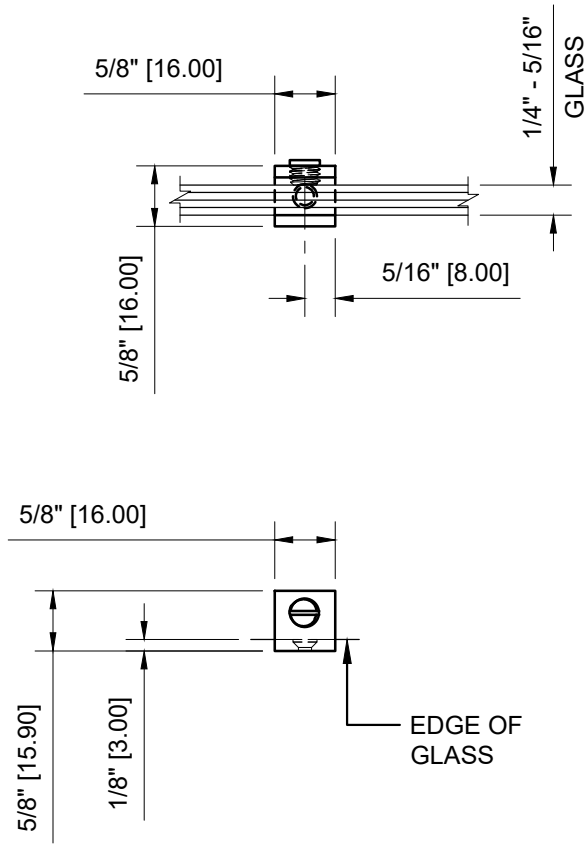

1/4" (6mm) GLASS:
 5/16" (8mm) GLASS:

EH26XX - CRL SMALL SET SCREW GLASS CLAMP

C.R. LAURENCE CO. ARCHITECTURAL PRODUCTS
 2503 E. Vernon Avenue, Los Angeles, CA 90058-1897
 PH (800)-421-6144 FX: 800-587-7501 www.crlaurence.com

DESCRIPTION: CRL - EH26
 SMALL SET SCREW CLAMP

DATE: 2-26-2020
 SCALE: 6"=1'-0"
 DRAWN BY: VM