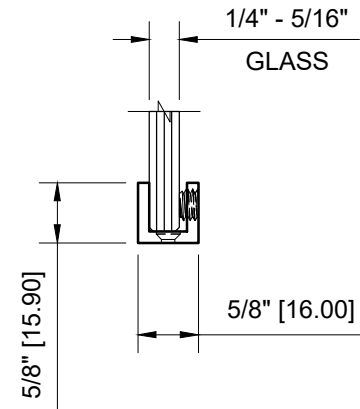

1/4" (6mm) GLASS:
 5/16" (8mm) GLASS:

EH26XX - CRL SMALL SET SCREW GLASS CLAMP

C.R. LAURENCE CO. ARCHITECTURAL PRODUCTS
 2503 E. Vernon Avenue, Los Angeles, CA 90058-1897
 PH (800)-421-6144 FX: 800-587-7501 www.crlaurence.com

DESCRIPTION: CRL - EH26
 SMALL SET SCREW CLAMP

DATE: 2-26-2020
 SCALE: 6"=1'-0"
 DRAWN BY: VM