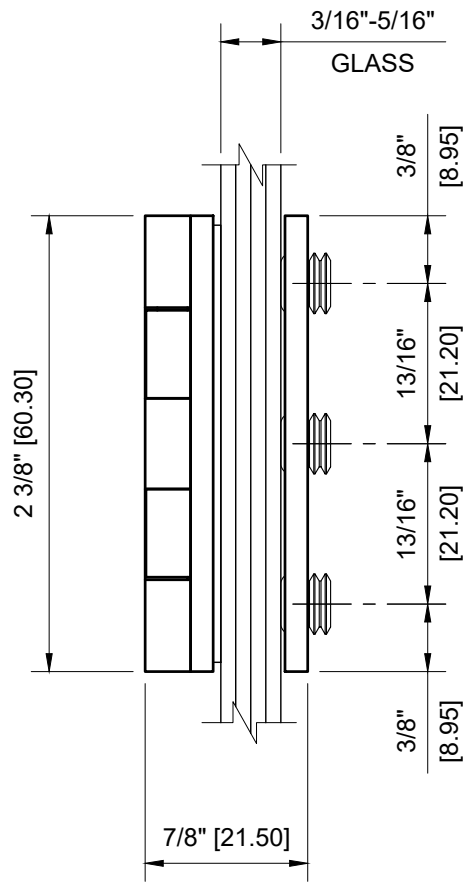

5/16" (8mm) GLASS:
1/4" (6mm) GLASS:

CRL - EH192 WIDE FACE GLASS TO GLASS MOUNT SET SCREW OUT SWING HINGE FOR 1/4" - 5/16" GLASS

DATE: 7-24-2020
SCALE: 1'-0"=1'-0"
DRAWN BY: VM

DESCRIPTION: CRL - EH192 CHROME
LARGE GLASS TO GLASS MOUNT
OUT SWING SET SCREW HINGE