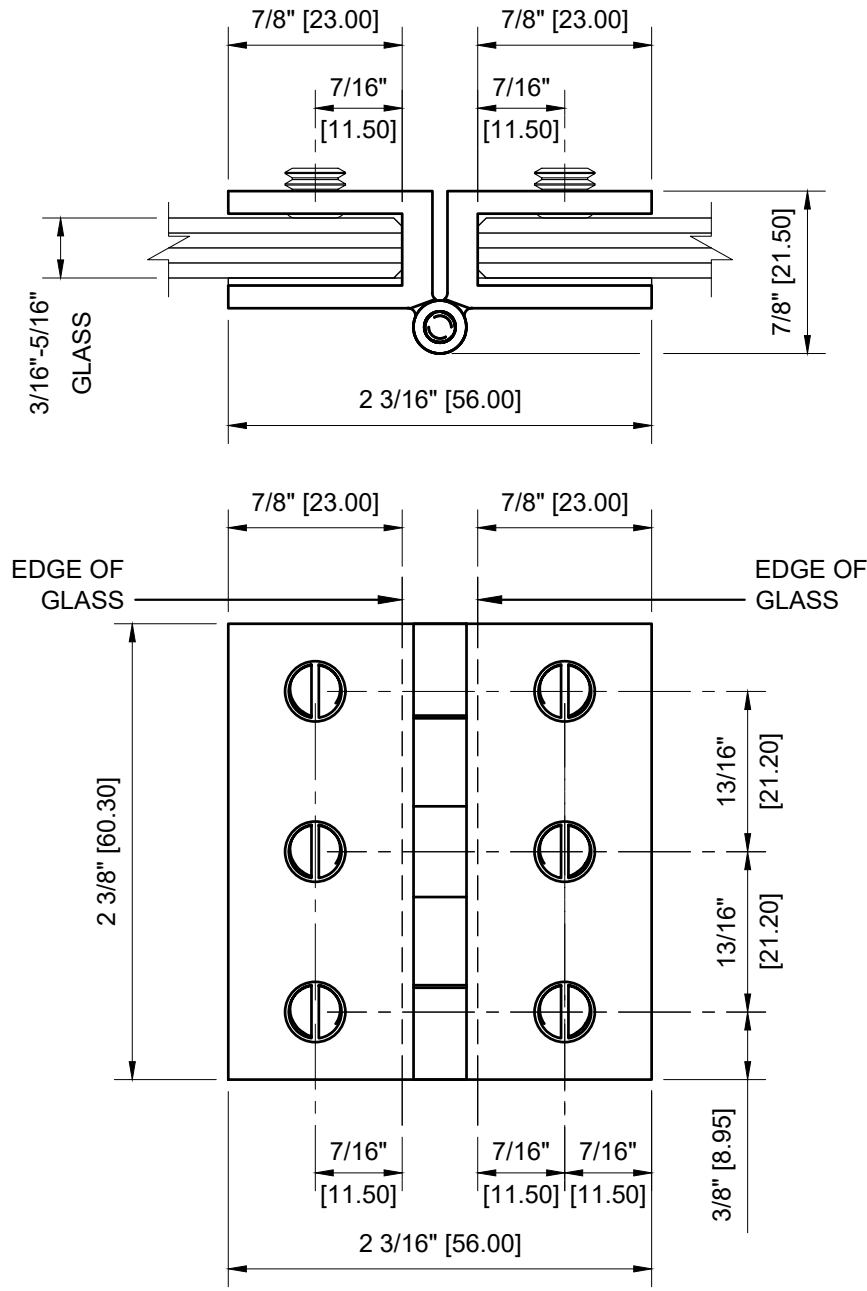

5/16" (8mm) GLASS:
1/4" (6mm) GLASS:

CRL - EH192 WIDE FACE GLASS TO GLASS MOUNT SET SCREW OUT SWING HINGE FOR 1/4" - 5/16" GLASS

DATE: 7-24-2020
SCALE: 1'-0"=1'-0"
DRAWN BY: VM

DESCRIPTION: CRL - EH192 CHROME
LARGE GLASS TO GLASS MOUNT
OUT SWING SET SCREW HINGE