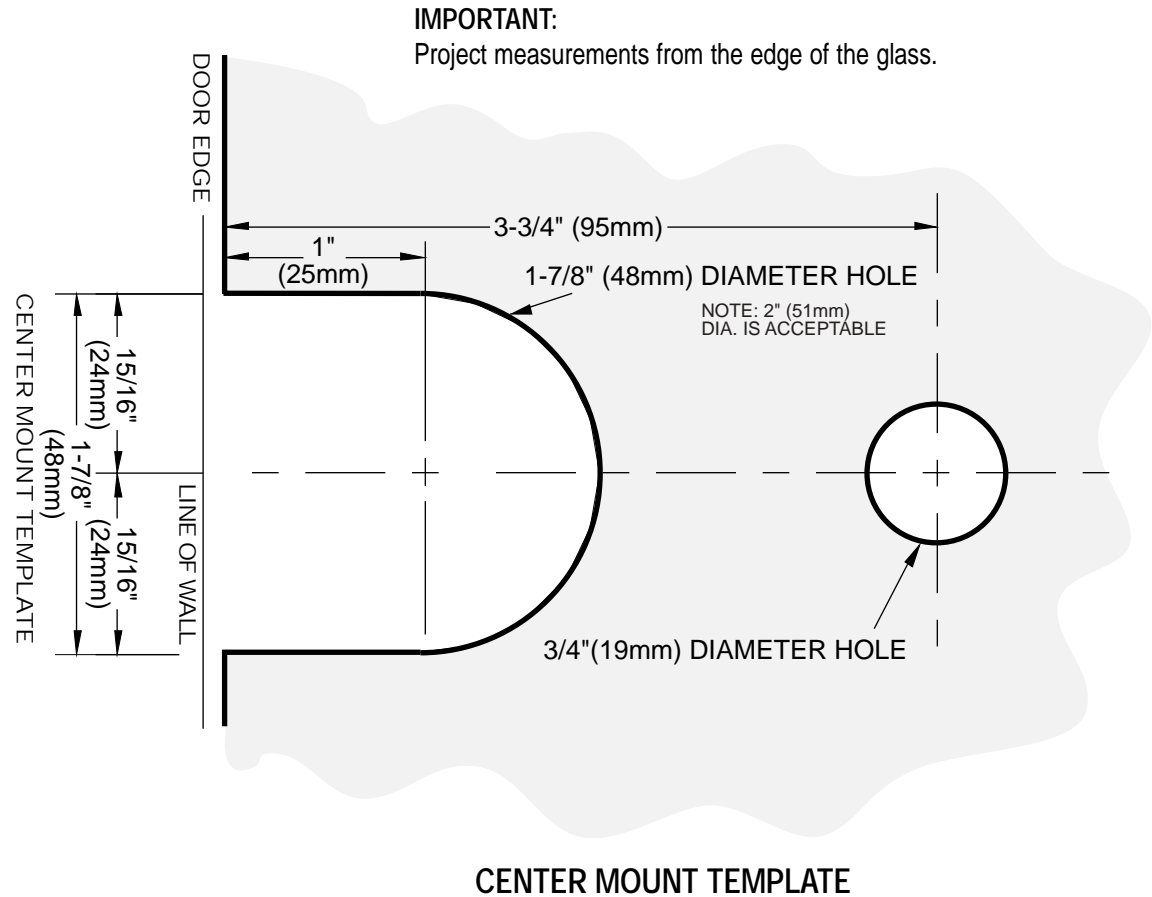

C.R. LAURENCE CO., INC.
PROFESSIONAL QUALITY

GRANDE

Offset Back Plate – Wall Mount Hinge

Center Mount Option

CAT No. GRA044