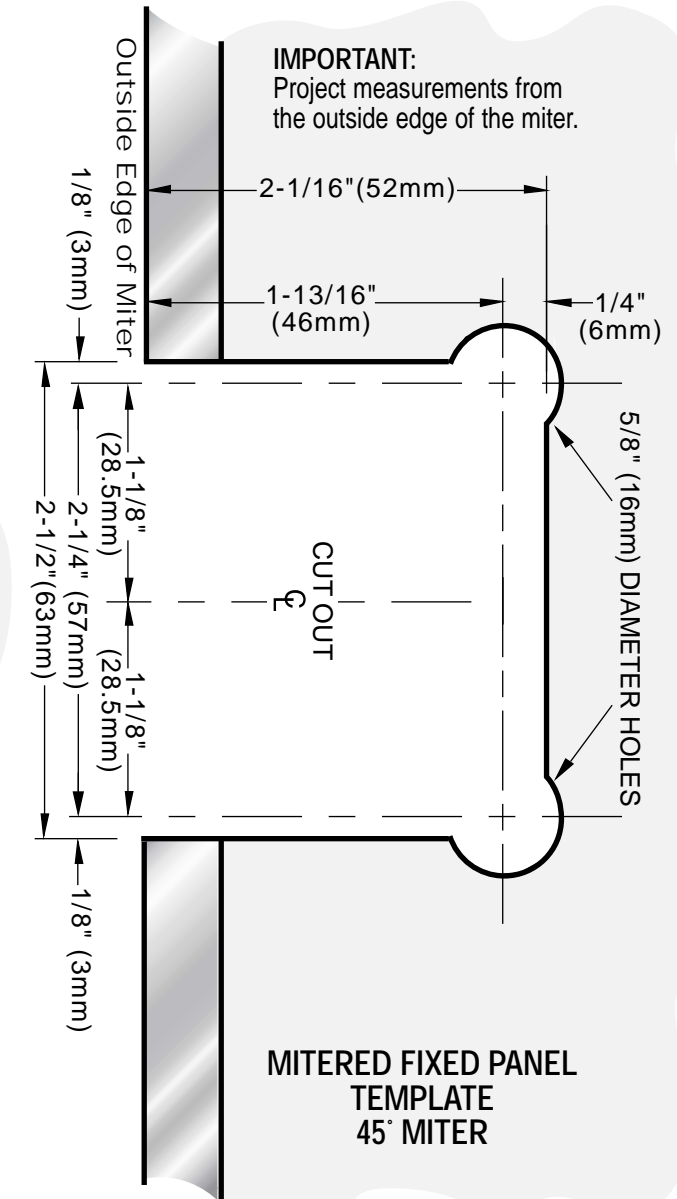

C.R. LAURENCE CO., INC.
PROFESSIONAL QUALITY

GENEVA
 135° Glass-to-Glass Hinge
 CAT No. GEN045