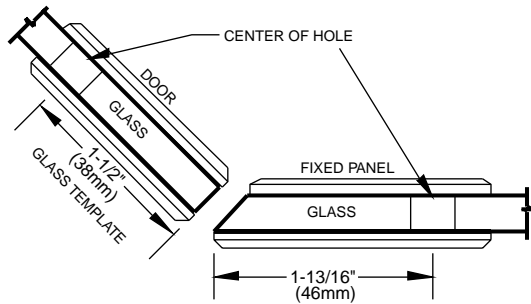

C.R. LAURENCE CO., INC.
PROFESSIONAL QUALITY

GENEVA
 135° Glass-to-Glass Hinge
 CAT No. GEN045