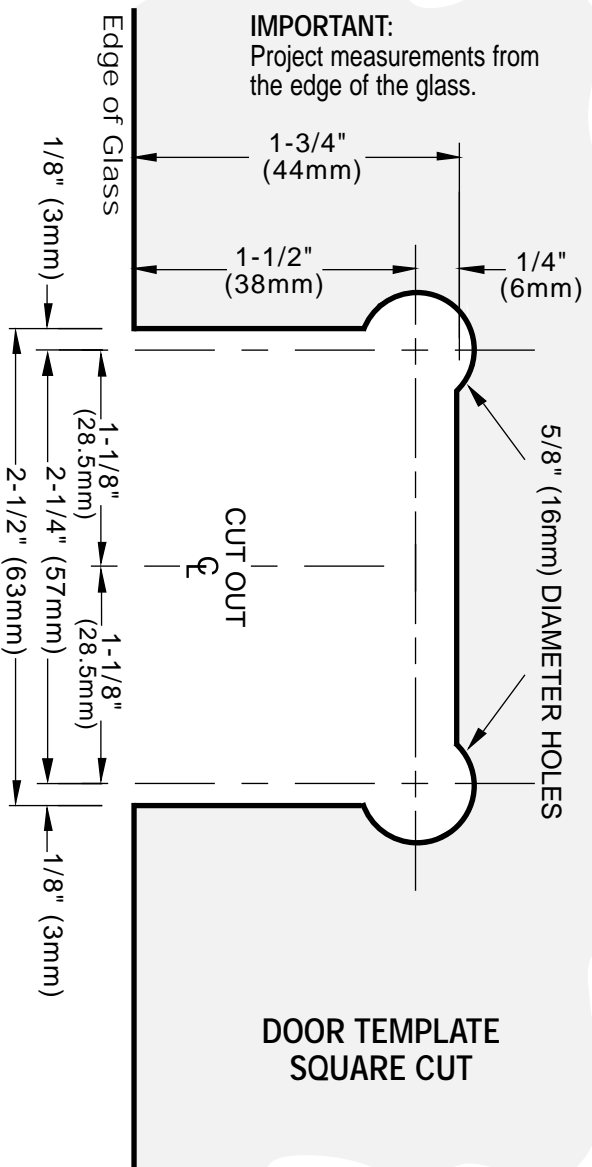

C.R. LAURENCE CO., INC.
PROFESSIONAL QUALITY

GENEVA
 135° Glass-to-Glass Hinge
 CAT No. GEN045