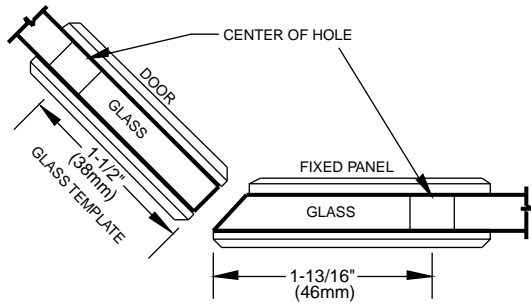

**C.R. LAURENCE CO., INC.**  
**PROFESSIONAL QUALITY**

**GENEVA**  
 135° Glass-to-Glass Hinge (5° Offset)  
 CAT No. GEN545