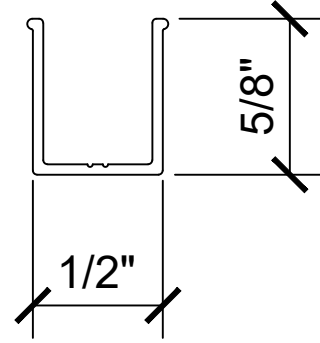

CATALOG NUMBER	FINISH
SQH980BA	BRITE ANODIZED
SQH980BGA	BRITE GOLD ANODIZED
SQH980A	SATIN ANODIZED
SQH980BN	BRUSHED NICKEL
SQH9800RB	OIL RUBBED BRONZE

SQH980

S1F360

DATE:	2/25/19
SCALE:	NTS
DRAWN BY:	CRL

DESCRIPTION: SQH980 DELUXE HEADER KITS
CTS

C.R. LAURENCE CO. ARCHITECTURAL PRODUCTS
2503 E. Vernon Avenue, Los Angeles, C.A 90058-1897
PH (800)-421-6144 FX: 800-587-7501 www.crlaurence.com