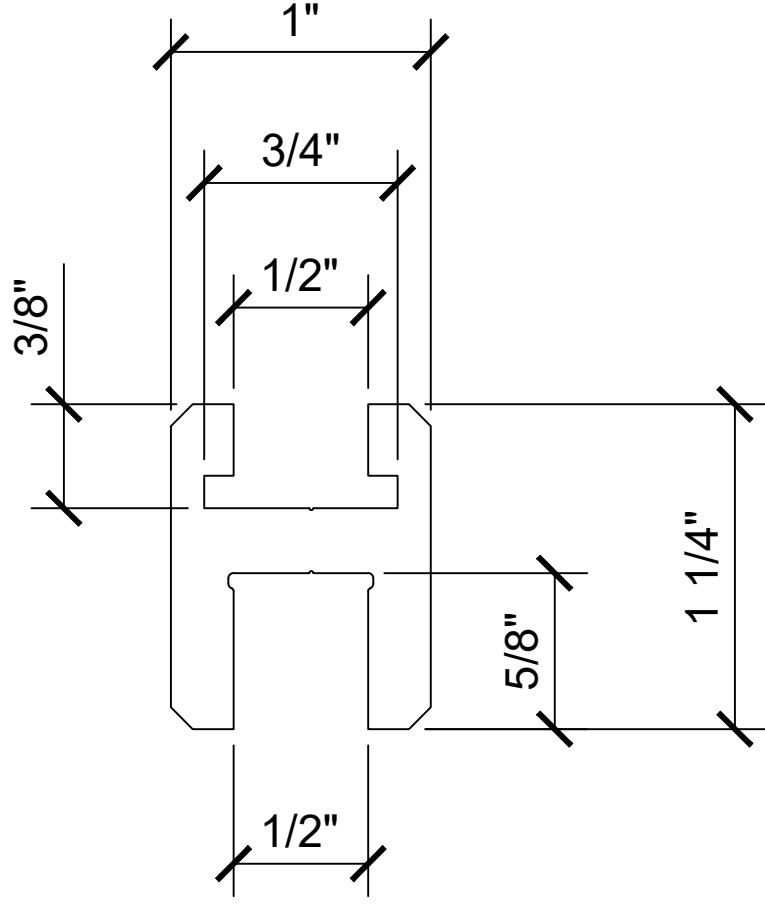

CATALOG NUMBER	FINISH
SQH980BA	BRITE ANODIZED
SQH980BGA	BRITE GOLD ANODIZED
SQH980A	SATIN ANODIZED
SQH980BN	BRUSHED NICKEL
SQH9800RB	OIL RUBBED BRONZE

SQH980

S1F360

DATE:	2/25/19
SCALE:	NTS
DRAWN BY:	CRL

DESCRIPTION: SQH980 DELUXE HEADER KITS
CTS

C.R. LAURENCE CO. ARCHITECTURAL PRODUCTS
2503 E. Vernon Avenue, Los Angeles, C.A 90058-1897
PH (800)-421-6144 FX: 800-587-7501 www.crlaurence.com