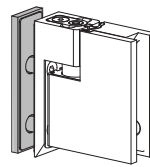

Performance:

- Door width up to 45"
- Door weight up to 167 lbs
- For 3/8" (10 mm) and 1/2" (12 mm) glass

Versatile Installation Options:

- Wall mount or glass-to-glass applications
- Wall or floor mounting (acting as a pivoting hinge)
- Integrated clamp-function for floor installations reduces additional hardware for 90°, 135°, or 180°

Innovative Rise-and-Fall Mechanism:

- Lifts the door by 1/4" (6 mm) when opening
- Eliminates need for bottom sweep and reduces friction
- Enhances wheelchair accessibility, ideal for barrier-free designs

Precision Engineering:

- Self-centering within +/-60° of closed position

Adjustability:

- Adjustable up to +/-15°

1 Hinge Set for Wall Mount Installation

2 Hinge Sets for 180° Installation

Accessory Kit Shown in Gray for 90° and 135° Installation