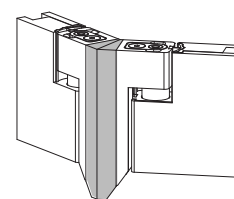

Precision Engineering:

- Self-centering within +/-60° of closed position

Adjustability:

- Adjustable up to +/-15°

1 Hinge Set for Wall Mount Installation

2 Hinge Sets for 180° Installation

Accessory Kit Shown in Gray for 90° and 135° Installation