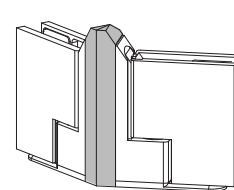

Performance:

- Door width up to 45"
- Door weight up to 167 lbs
- For 3/8" (10 mm) and 1/2" (12 mm) glass

Versatile Installation Options:

- Wall mount or glass-to-glass applications
- Wall or floor mounting (acting as a pivoting hinge)
- Integrated clamp-function for floor installations reduces additional hardware for 90°, 135°, or 180°

Precision Engineering:

- Self-centering within +/-60° of closed position

Adjustability:

- Adjustable up to +/-15°

1 Hinge Set for Wall Mount Installation

2 Hinge Sets for 180° Installation

Accessory Kit Shown in Gray for 90° and 135° Installation