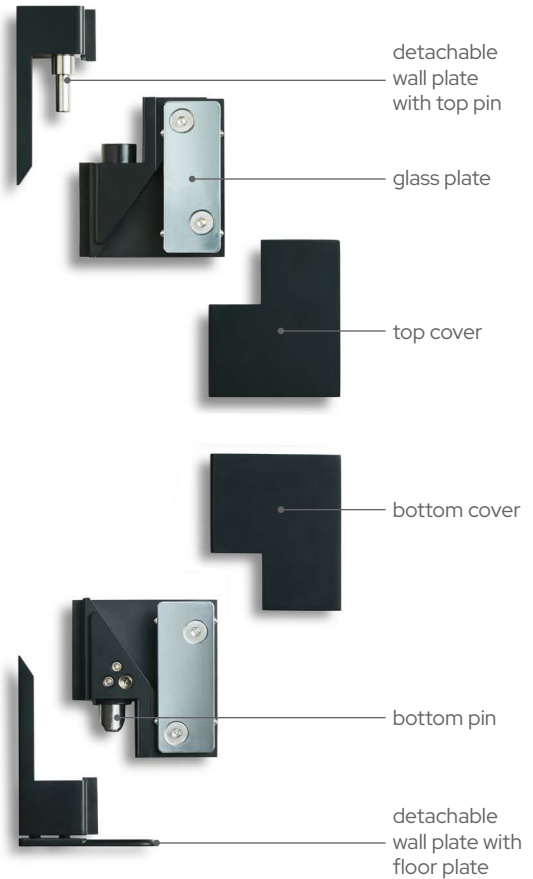

Available finishes: Brushed Bronze, Brushed Nickel, Polished Chrome, Matte Black, and Satin Brass

CRL | Zero Shower Hinge Set Configurations

The Zero Hinge's capability surpasses all others - 50% heavier and 15% wider glass doors. A glazier can complete the entire installation, (including clamps), from outside of the shower.

Performance:

- Door width up to 45"
- Door weight up to 167 lbs
- For 3/8" (10 mm) and 1/2" (12 mm) glass

Versatile Installation Options:

- Wall mount or glass-to-glass applications
- Wall or floor mounting (acting as a pivoting hinge)
- Integrated clamp-function for floor installations reduces additional hardware for 90°, 135°, or 180°

Innovative Rise-and-Fall Mechanism:

- Lifts the door by 1/4" (6 mm) when opening
- Eliminates need for bottom sweep and reduces friction
- Enhances wheelchair accessibility, ideal for barrier-free designs

Precision Engineering:

- Self-centering within +/-60° of closed position

Adjustability:

- Adjustable up to +/-15°

1 Hinge Set for Wall Mount Installation

2 Hinge Sets for 180° Installation

Accessory Kit Shown in Gray for 90° and 135° Installation