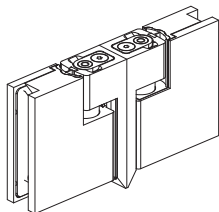

Performance:

- Door width up to 45"
- Door weight up to 167 lbs
- For 3/8" (10 mm) and 1/2" (12 mm) glass

Versatile Installation Options:

- Wall mount or glass-to-glass applications
- Wall or floor mounting (acting as a pivoting hinge)
- Integrated clamp-function for floor installations reduces additional hardware for 90°, 135°, or 180°

Innovative Rise-and-Fall Mechanism:

- Lifts the door by 1/4" (6 mm) when opening
- Eliminates need for bottom sweep and reduces friction
- Enhances wheelchair accessibility, ideal for barrier-free designs

Precision Engineering:

- Self-centering within +/-60° of closed position

Adjustability:

- Adjustable up to +/-15°

1 Hinge Set for Wall Mount Installation

2 Hinge Sets for 180° Installation

Accessory Kit Shown in Gray for 90° and 135° Installation