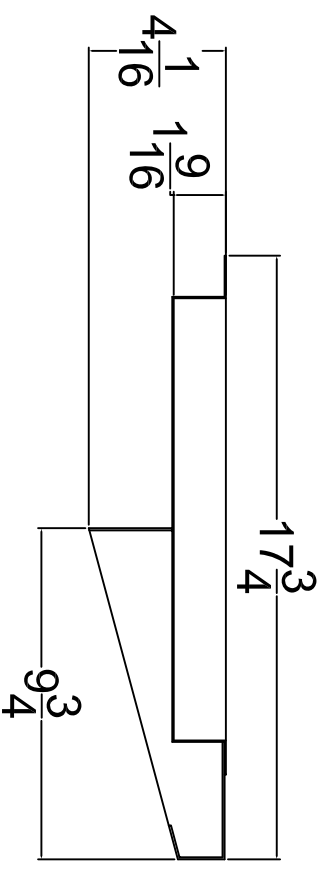

Sliding Deal Tray with Shelf CRL P/N FL4146

SECTION
OUTSIDE SHELF & TRAY

SECTION
SLIDING CASH TRAY

TRANSACTION HARDWARE

C.R. Laurence Architectural Products
 Phone Orders (800) 421-6144
 Fax Orders (800) 262-3299
 WWW.CRLAUPENCE.COM
 Patent Pending