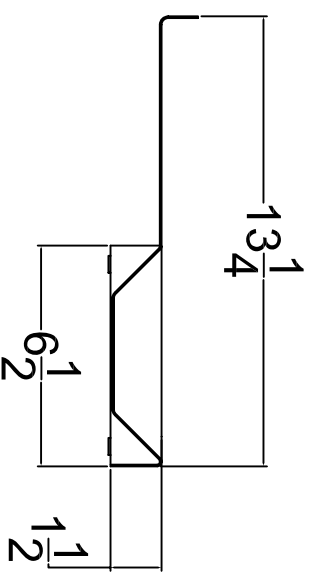

Sliding Deal Tray with Shelf CRL P/N FL4146

SECTION
OUTSIDE SHELF & TRAY

SECTION
SLIDING CASH TRAY

TRANSACTION HARDWARE

C.R. Laurence Architectural Products
 Phone Orders (800) 421-6144
 Fax Orders (800) 262-3299
 WWW.CRLAUPENCE.COM
 Patent Pending