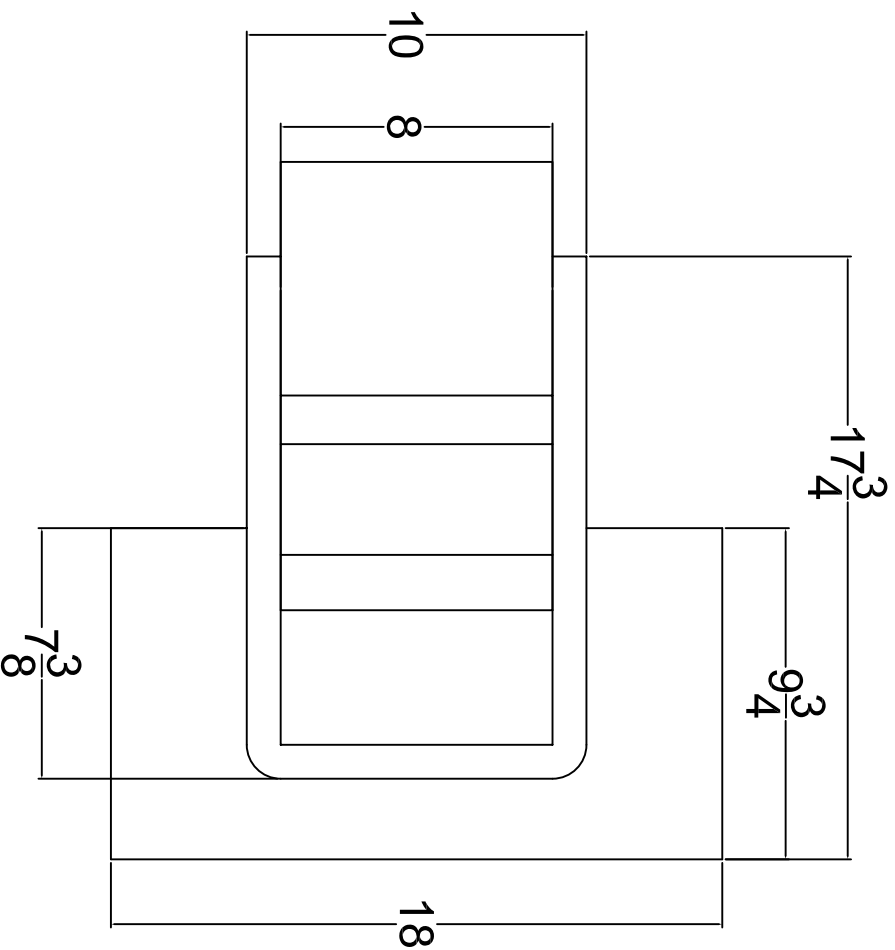

Sliding Deal Tray with Shelf CRL P/N FL4146

SECTION
OUTSIDE SHELF & TRAY

SECTION
SLIDING CASH TRAY

TRANSACTION HARDWARE

C.R. Laurence Architectural Products
 Phone Orders (800) 421-6144
 Fax Orders (800) 262-3299
 WWW.CRLAUPENCE.COM
 Patent Pending