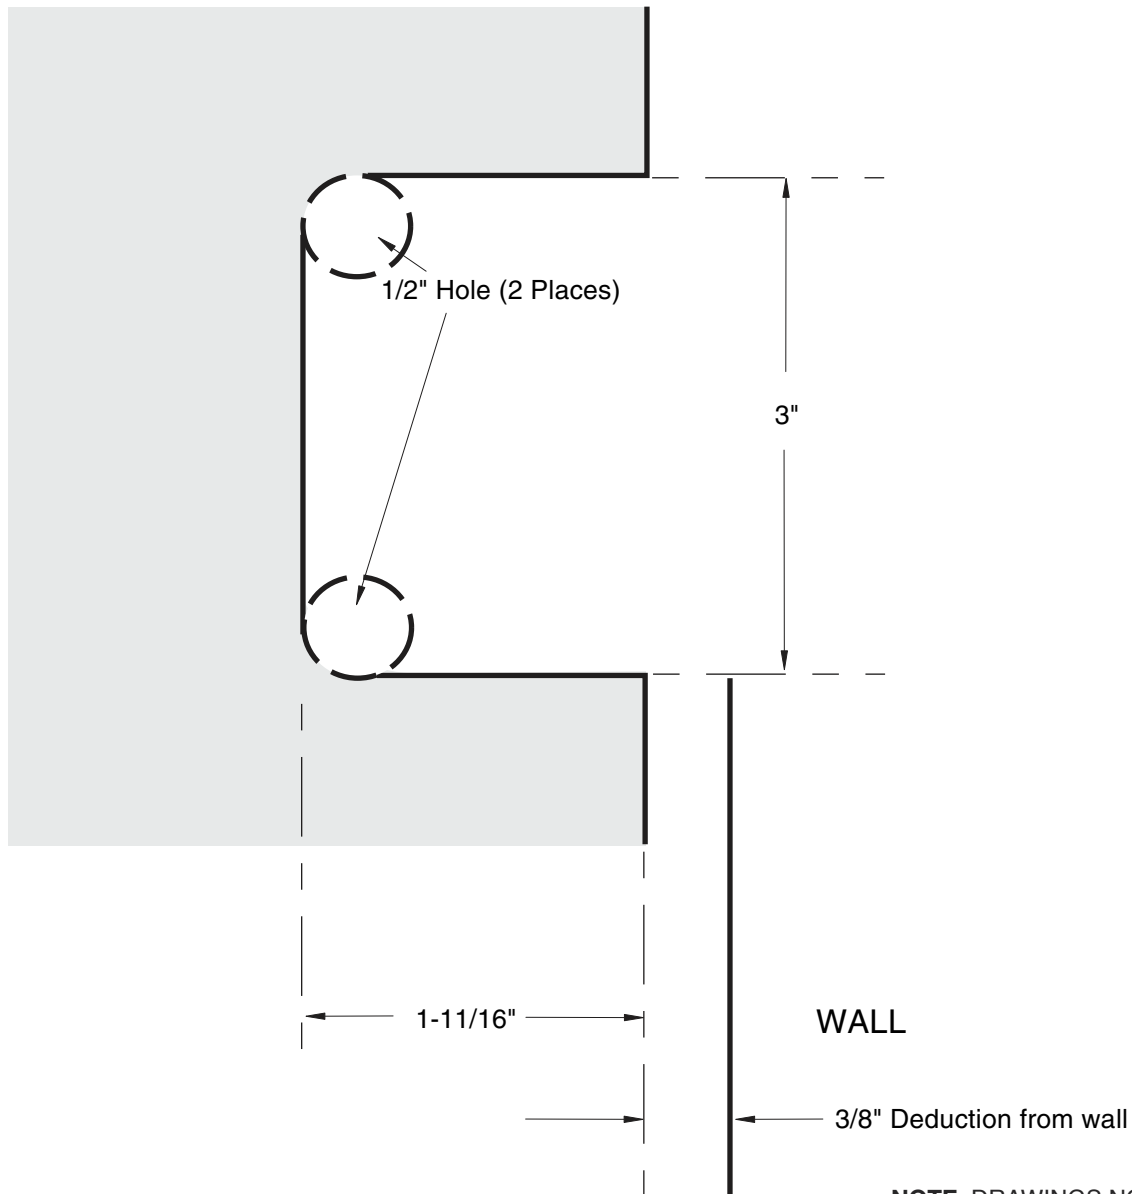

SHORIZON®

MAXUM SERIES

GLASS TO WALL HINGE NOTCH

H-MJM5

H-MBJM5

** JAMB MOUNT **

HINGES LOCATED 8" FROM CENTER OF HINGE TO EACH END OF JAMB

NOTE: DRAWINGS NOT TO SCALE.