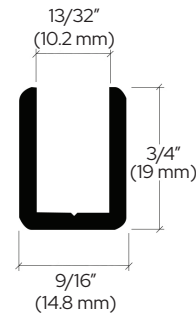

Fixed Panel Deep U-Channels

NEW Finishes Now In Stock!

Part No. SDCD38
For 3/8" glass

Part No. SDCD12
For 1/2" glass

Note: Actual Size

CRL's **Deep U-Channels** securely lock fixed glass panels to walls, ceilings, or floors for rock-solid stability pros rely on. The lineup now includes five new finishes that coordinate with select CRL hinges and handles for a clean, high-end look.