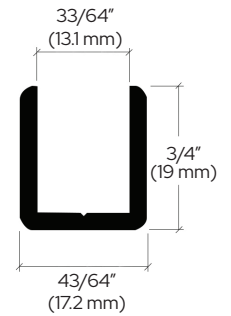

Fixed Panel Deep U-Channels

NEW Finishes Now In Stock!

Part No. SDCD38
For 3/8" glass

Part No. SDCD12
For 1/2" glass

Note: Actual Size

CRL's **Deep U-Channels** securely lock fixed glass panels to walls, ceilings, or floors for rock-solid stability pros rely on. The lineup now includes five new finishes that coordinate with select CRL hinges and handles for a clean, high-end look.