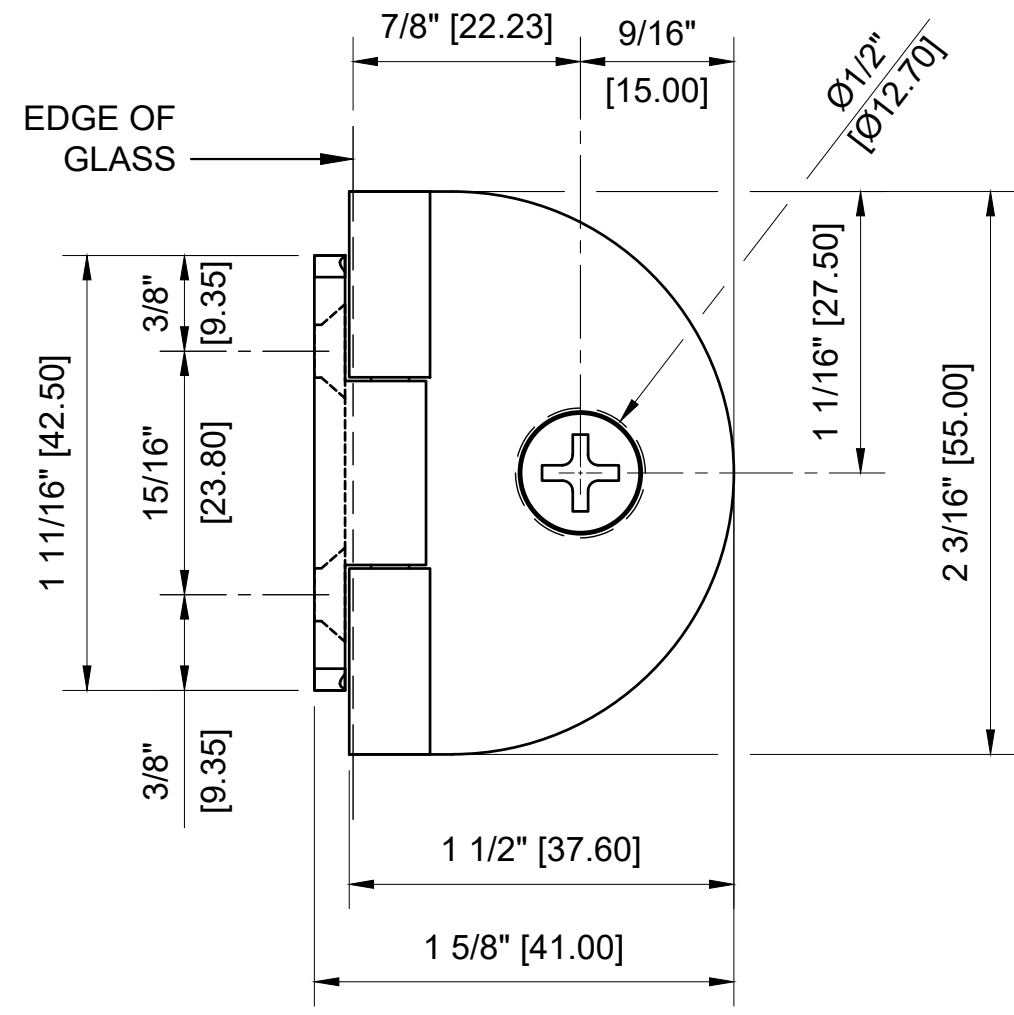

5/16" (8mm) GLASS:
 1/4" (6mm) GLASS:

GLASS FABRICATION TEMPLATE

CRL - EH186 HALF ROUND LIGHT DUTY FRAMELESS SHOWER DOOR HINGE FOR 1/4" - 5/16" GLASS

DATE: 7-22-2020
 SCALE: 1'-0"=1'-0"
 DRAWN BY: VM

DESCRIPTION: CRL - EH186 BRASS
 HALF ROUND STYLE LIGHT DUTY FRAMELESS SHOWER DOOR HINGE WALL MOUNT