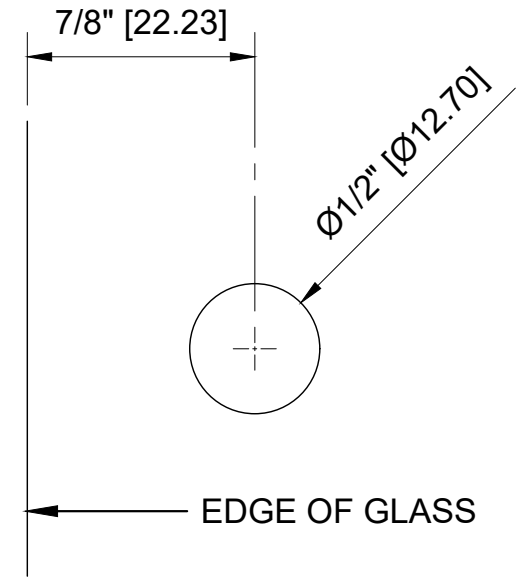

5/16" (8mm) GLASS:
 1/4" (6mm) GLASS:

GLASS FABRICATION TEMPLATE

CRL - EH186 HALF ROUND LIGHT DUTY FRAMELESS SHOWER DOOR HINGE FOR 1/4" - 5/16" GLASS

DATE: 7-22-2020
 SCALE: 1'-0"=1'-0"
 DRAWN BY: VM

DESCRIPTION: CRL - EH186 BRASS
 HALF ROUND STYLE LIGHT DUTY FRAMELESS SHOWER DOOR HINGE WALL MOUNT