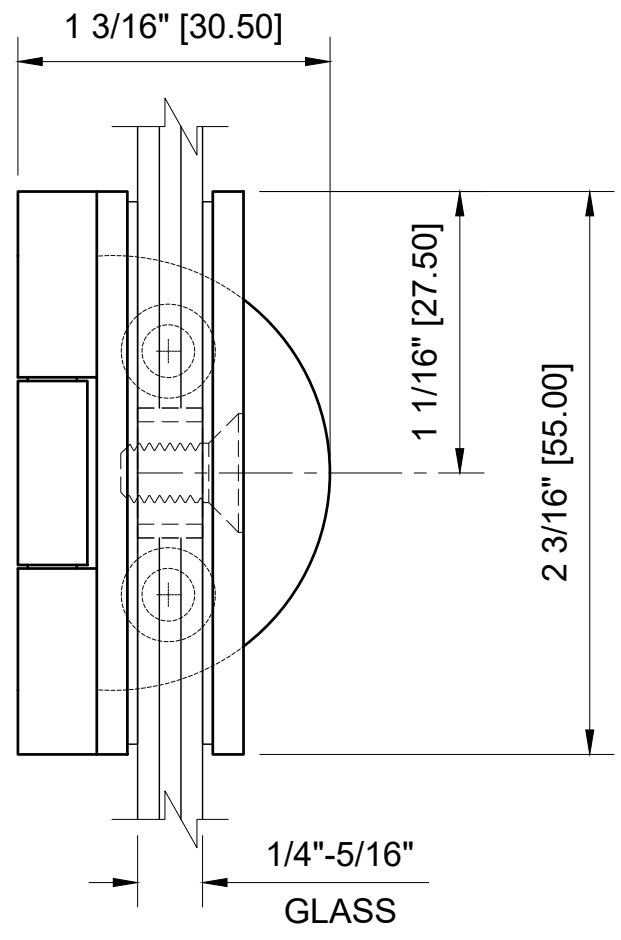

5/16" (8mm) GLASS:
 1/4" (6mm) GLASS:

GLASS FABRICATION TEMPLATE

CRL - EH186 HALF ROUND LIGHT DUTY FRAMELESS SHOWER DOOR HINGE FOR 1/4" - 5/16" GLASS

DATE: 7-22-2020
 SCALE: 1'-0"=1'-0"
 DRAWN BY: VM

DESCRIPTION: CRL - EH186 BRASS
 HALF ROUND STYLE LIGHT DUTY FRAMELESS SHOWER DOOR HINGE WALL MOUNT