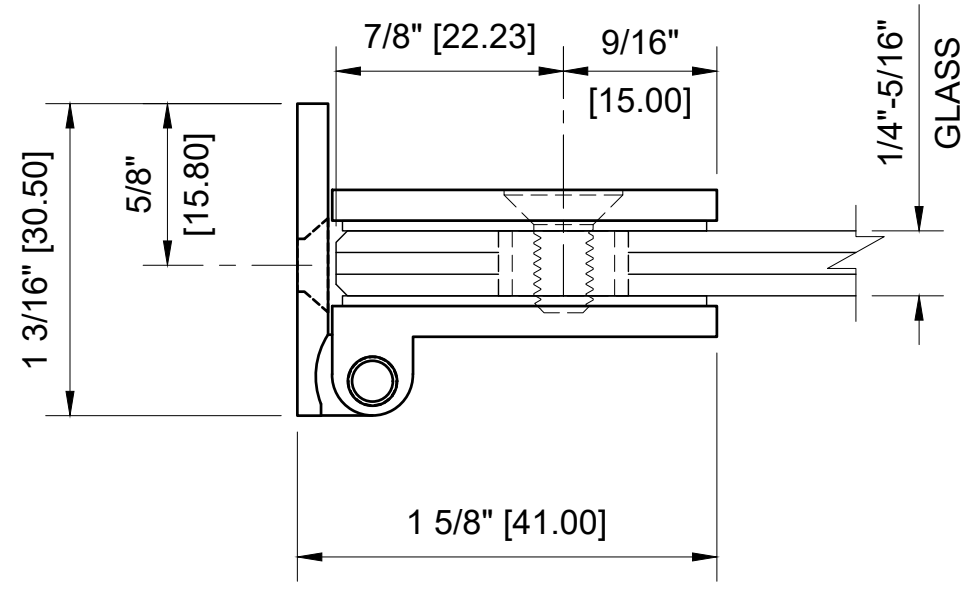

5/16" (8mm) GLASS:
 1/4" (6mm) GLASS:

GLASS FABRICATION TEMPLATE

CRL - EH186 HALF ROUND LIGHT DUTY FRAMELESS SHOWER DOOR HINGE FOR 1/4" - 5/16" GLASS

DATE: 7-22-2020
 SCALE: 1'-0"=1'-0"
 DRAWN BY: VM

DESCRIPTION: CRL - EH186 BRASS
 HALF ROUND STYLE LIGHT DUTY FRAMELESS SHOWER DOOR HINGE WALL MOUNT