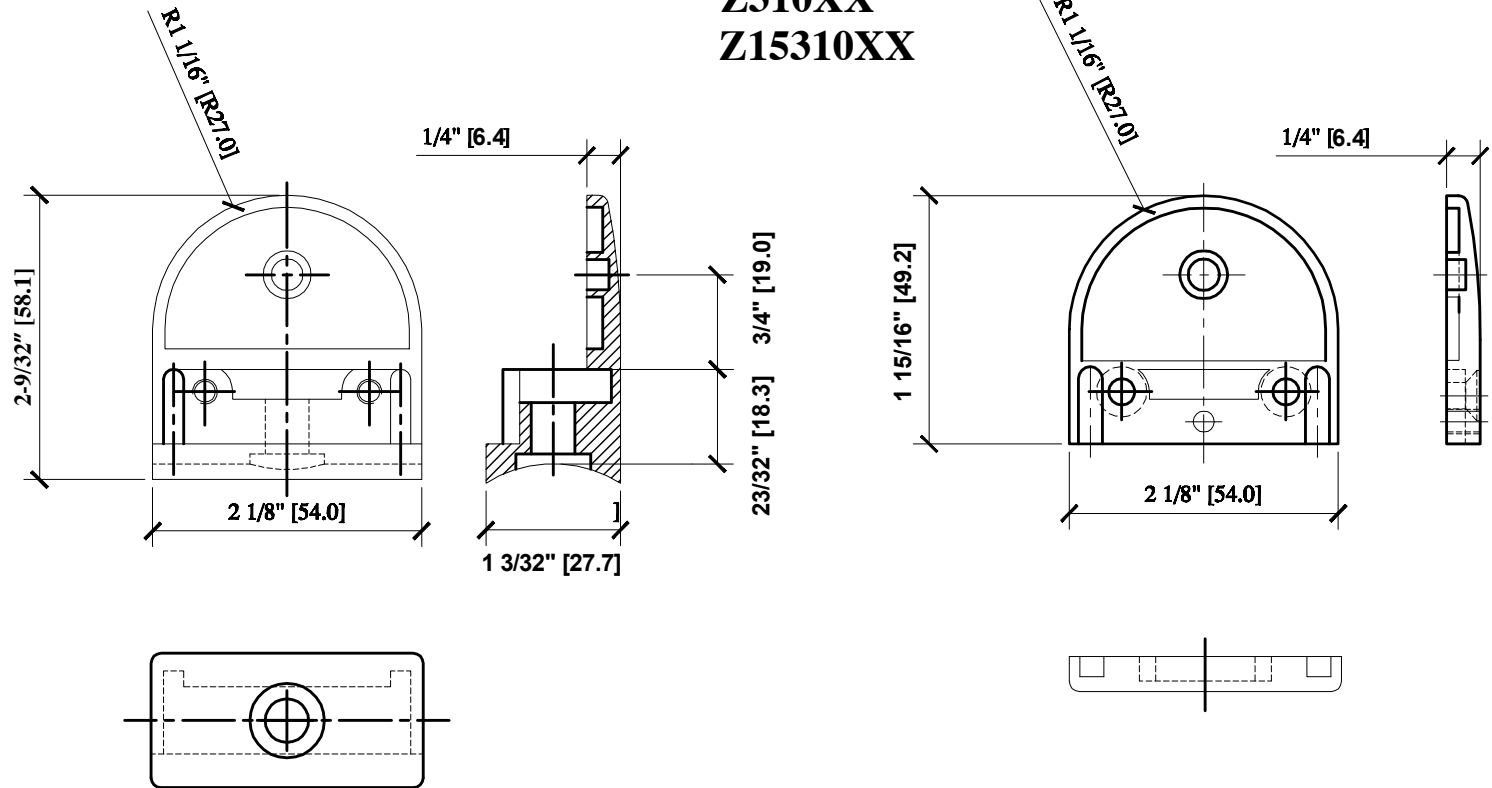

**Z-SERIES ROUND TYPE
RADIUS BASE ZINC CLAMPS
FOR 3/8" GLASS
CAT. NO. Z210XX
Z310XX
Z15310XX**

GLASS FABRICATION