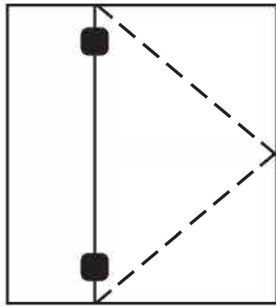

Side Mount Hinges

Single Door Hinged
off of Inline Panel, Hinged Left

Other

Glass Thickness

- 1/4" (6 mm)
- 5/16" (8 mm)
- 3/8" (10 mm)
- 1/2" (12 mm)

Fixed Panel Securing

- Regular U-Channel
- Deep U-Channel
- Clamps

Product Selection

Product.	Qty.	Catalog No.
Hinges		
Pull Handle or Clamps		
Towel Bar		
U-Channel or Clamps		
Header		
Wipes and Seals		
Other		

Hardware Color

Door to Swing

- In and Out
- Out Only

Hinge Type

- Floor to Ceiling
- Floating Top
- Header on Top

Wipes and Seals

- Yes
- No

Notes

Desired Door Width

(in.)

Corner Joint

- Mitered
- Overlapped