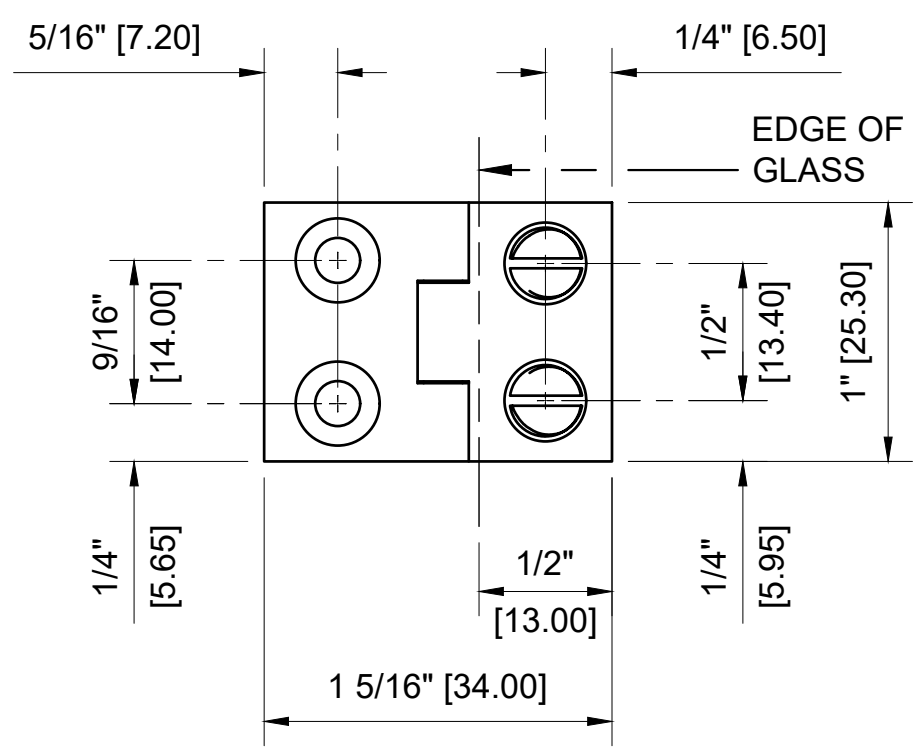

3/16" (5mm) GLASS:
 1/4" (6mm) GLASS:

CRL - EH172 1" WALL MOUNT SET SCREW HINGE FOR 3/16" - 1/4" GLASS

DATE: 7-17-2020
 SCALE: 1'-0"=1'-0"
 DRAWN BY: VM

DESCRIPTION:
 CRL - EH172 CHROME
 1" WALL MOUNT SET SCREW HINGE