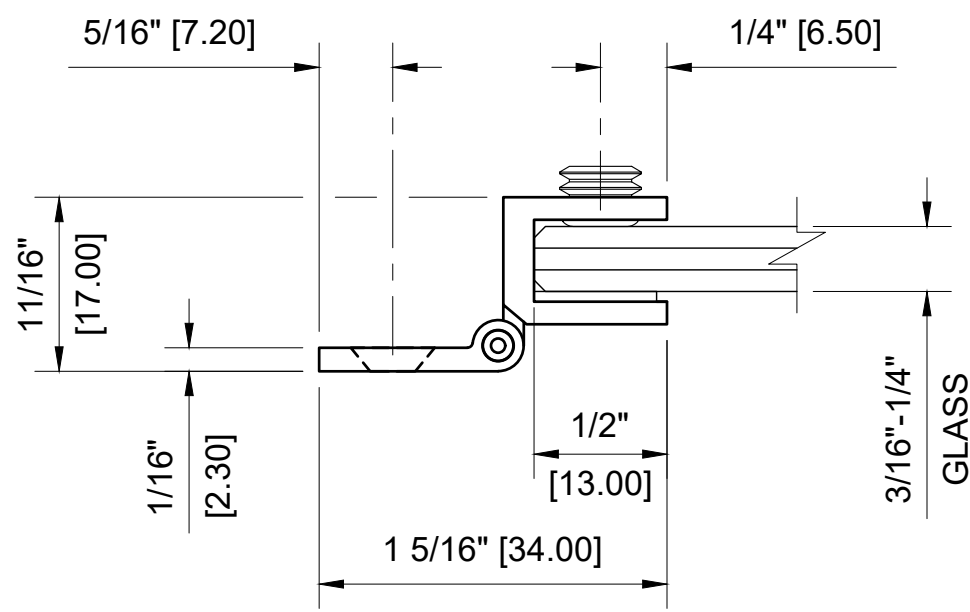

3/16" (5mm) GLASS:
 1/4" (6mm) GLASS:

CRL - EH172 1" WALL MOUNT SET SCREW HINGE FOR 3/16" - 1/4" GLASS

DATE: 7-17-2020
 SCALE: 1'-0"=1'-0"
 DRAWN BY: VM

DESCRIPTION:
 CRL - EH172 CHROME
 1" WALL MOUNT SET SCREW HINGE