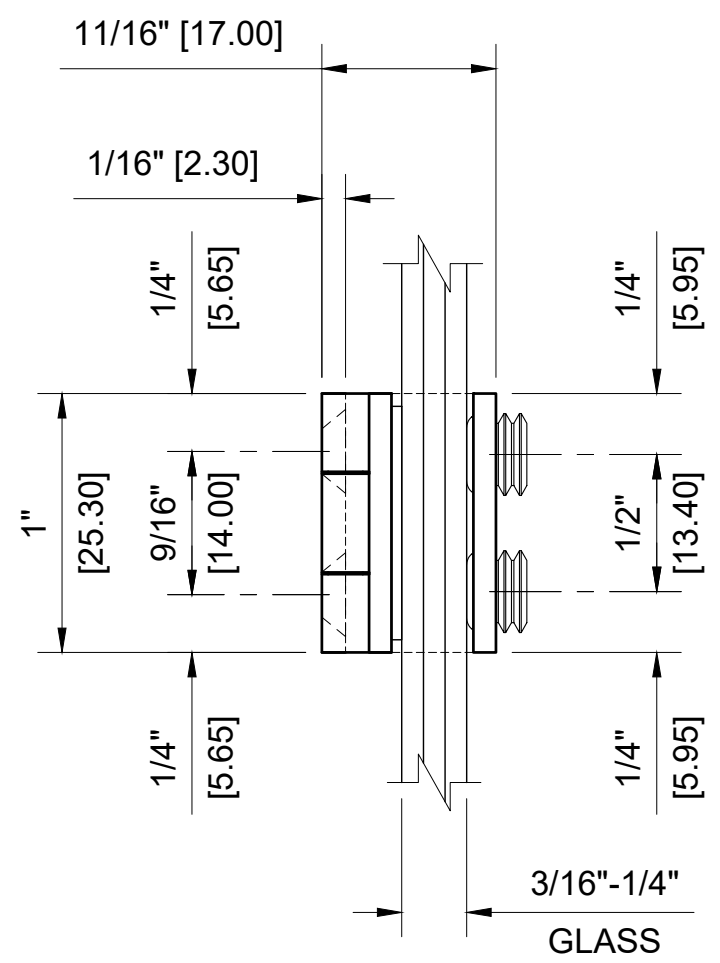

3/16" (5mm) GLASS:
 1/4" (6mm) GLASS:

CRL - EH172 1" WALL MOUNT SET SCREW HINGE FOR 3/16" - 1/4" GLASS

DATE: 7-17-2020
 SCALE: 1'-0"=1'-0"
 DRAWN BY: VM

DESCRIPTION:
 CRL - EH172 CHROME
 1" WALL MOUNT SET SCREW HINGE