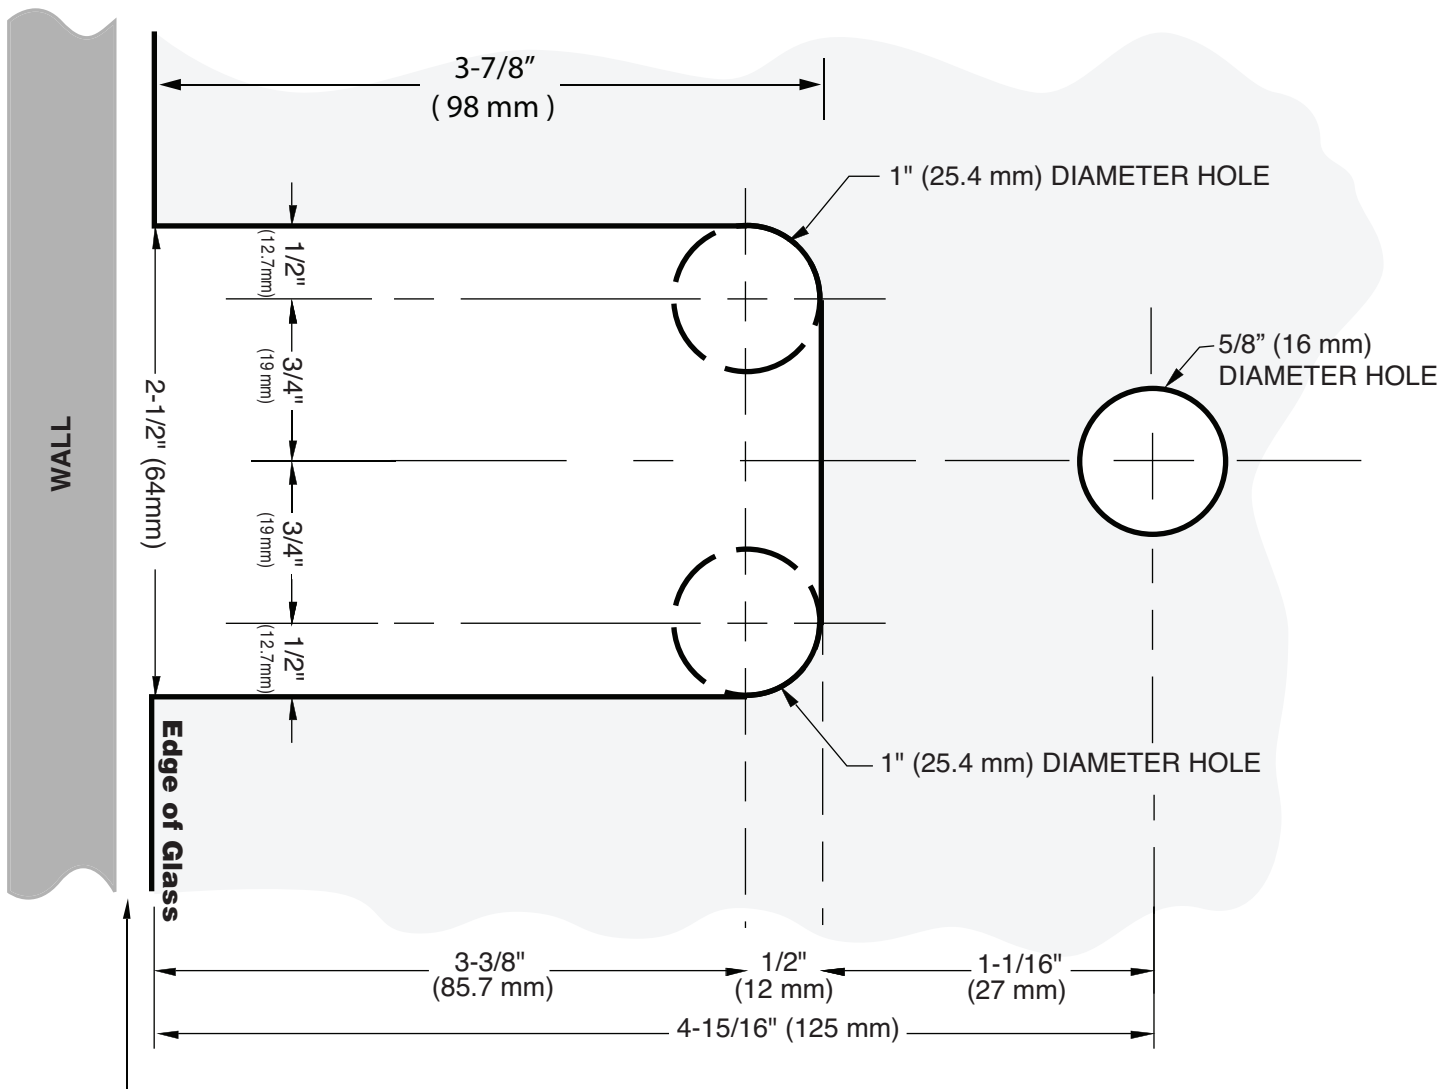

SHORIZON®

WALL MOUNT HINGE AUGUST SERIES HINGE H-ATGTW

Important: Project measurements from the edge of the glass.

NOTE: DRAWINGS NOT TO SCALE.

REVISION DATE 08/15

ushorizon.com

28539 INDUSTRY DRIVE, VALENCIA, CA 91355