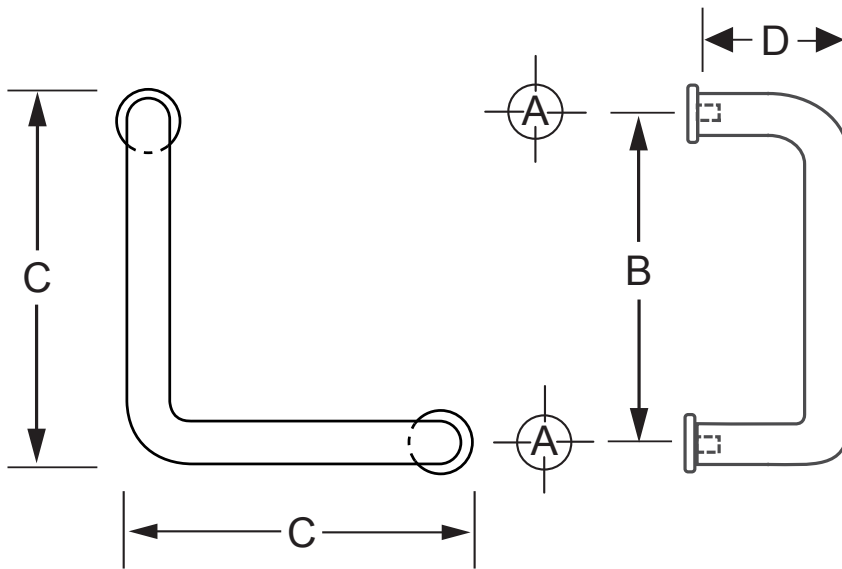

CRL ALUMINUM DOOR MOUNTED STANDARD PULL HANDLES

CRL 12" GLASS MOUNTED BACK-TO-BACK ELBOW STYLE PULL HANDLE

CAT. NO.
CV12X12

INCLUDED MOUNTING HARDWARE

5/16"-18 Back-to-Back
Glass Door Mount Shown

MOUNTING TEMPLATE

ADD TO CAT. NO. FOR FINISH
BR = BRASS
BS = BRUSHED STAINLESS
PS = POLISHED STAINLESS

Hole Size: A		B	C	D
Glass 5/8" (16 mm)	Wood/Aluminum 5/16" (8 mm)	12" (305 mm)	13" (330 mm)	3" (76 mm)

Mounting Options	Glass 3/8"-3/4" (10 to 19 mm)	Wood/Aluminum up to 1-3/4" (45 mm)
Mounting Hardware	F40WK Included	Cat. No. TB4CH