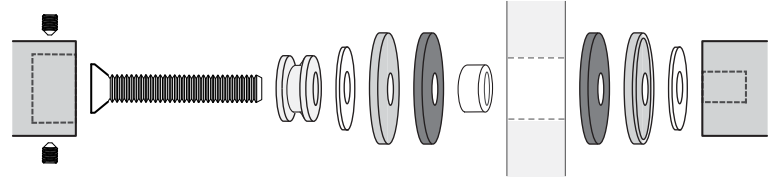

CRL ALUMINUM DOOR MOUNTED STANDARD PULL HANDLES

CRL 12" GLASS MOUNTED BACK-TO-BACK ELBOW STYLE PULL HANDLE

CAT. NO.
CV12X12

INCLUDED MOUNTING HARDWARE

5/16"-18 Back-to-Back
Glass Door Mount Shown

MOUNTING TEMPLATE

ADD TO CAT. NO. FOR FINISH
BR = BRASS
BS = BRUSHED STAINLESS
PS = POLISHED STAINLESS

Hole Size: A		B	C	D
Glass 5/8" (16 mm)	Wood/Aluminum 5/16" (8 mm)	12" (305 mm)	13" (330 mm)	3" (76 mm)

Mounting Options	Glass 3/8"-3/4" (10 to 19 mm)	Wood/Aluminum up to 1-3/4" (45 mm)
Mounting Hardware	F40WK Included	Cat. No. TB4CH