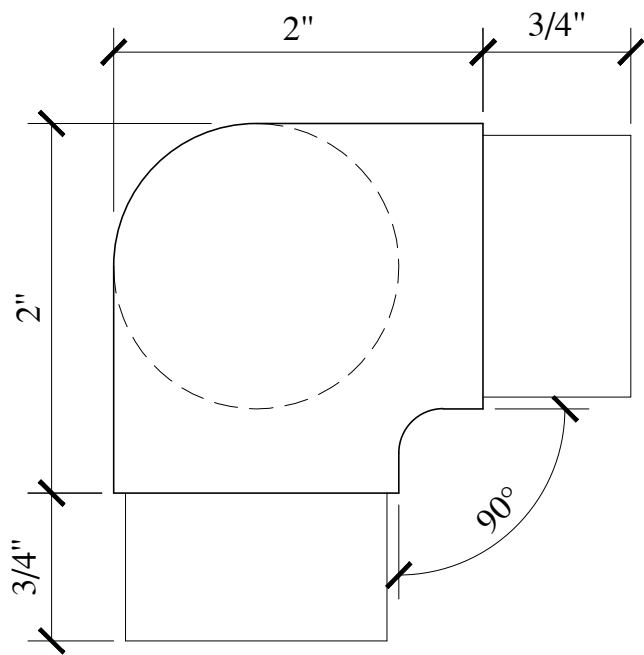

CRL 90 DEGREE SIDE OUTLET ELBOWS

TOP VIEW

SIDE VIEW

CATALOG NUMBER	FINISH
HR15JBS	BRUSHED STAINLESS
HR15JPS	POLISHED STAINLESS
HR15JPB	POLISHED BRASS

ARCHITECTURAL PRODUCTS
 PH: 800-421-6144 FX: 800-262-3299
 WWW.CRLAURENCE.COM

DESCRIPTION: CRL 90 DEGREE SIDE OUTLET ELBOWS

CAT. NO:	HR15J	DATE:	11/20/09
FILE NAME:	HR15J	SCALE:	FULL
DRAWN BY:	R.P.A.	CHECKED BY:	
			SHT 1 OF 1