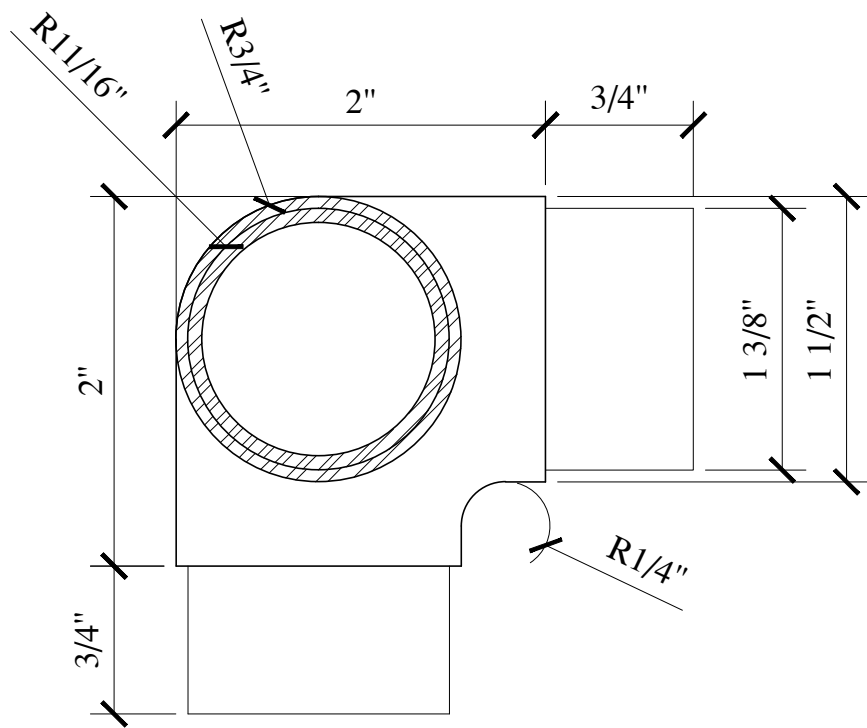

CRL 90 DEGREE SIDE OUTLET ELBOWS

TOP VIEW

SIDE VIEW

CATALOG NUMBER	FINISH
HR15JBS	BRUSHED STAINLESS
HR15JPS	POLISHED STAINLESS
HR15JPB	POLISHED BRASS

ARCHITECTURAL PRODUCTS
 PH: 800-421-6144 FX: 800-262-3299
 WWW.CRLAURENCE.COM

DESCRIPTION: CRL 90 DEGREE SIDE OUTLET ELBOWS

CAT. NO:	HR15J	DATE:	11/20/09
FILE NAME:	HR15J	SCALE:	FULL
DRAWN BY:	R.P.A.	CHECKED BY:	
			SHT 1 OF 1