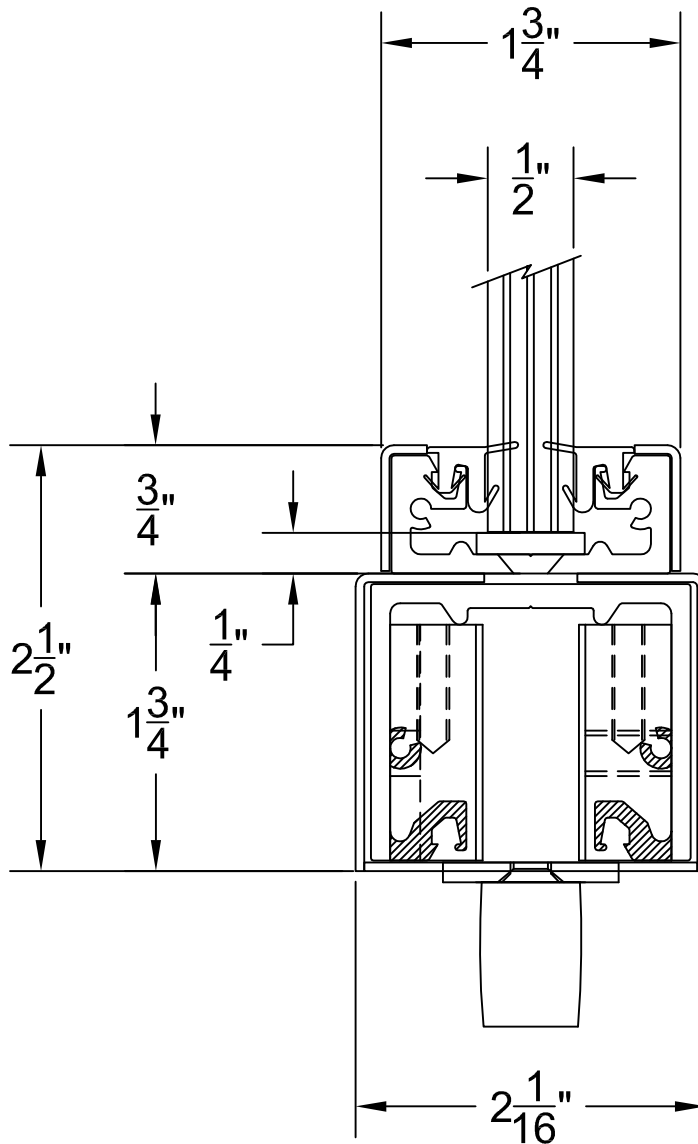

CLAD

**NARROW FLOATING HEADER
CLAD**

CRL DOOR RAIL SYSTEM

C.R. Laurence Architectural Products

Phone Orders (800) 421-6144

Fax Orders (800) 262-3299

WWW.CRLAURENCE.COM

Patent Pending