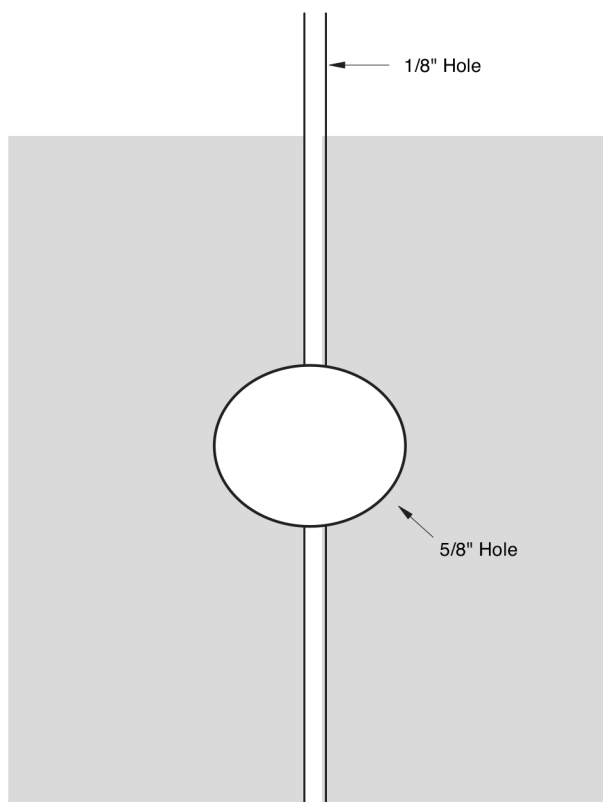

# SHORIZON®

---

180 Seam Clip  
C-180  
C-P180

For a true butt glaze, notch each piece of glass with half moon 5/8" hole.  
If a hole is not desired, a 1/4" minimum gap is required.

Note: Drawings not to scale.