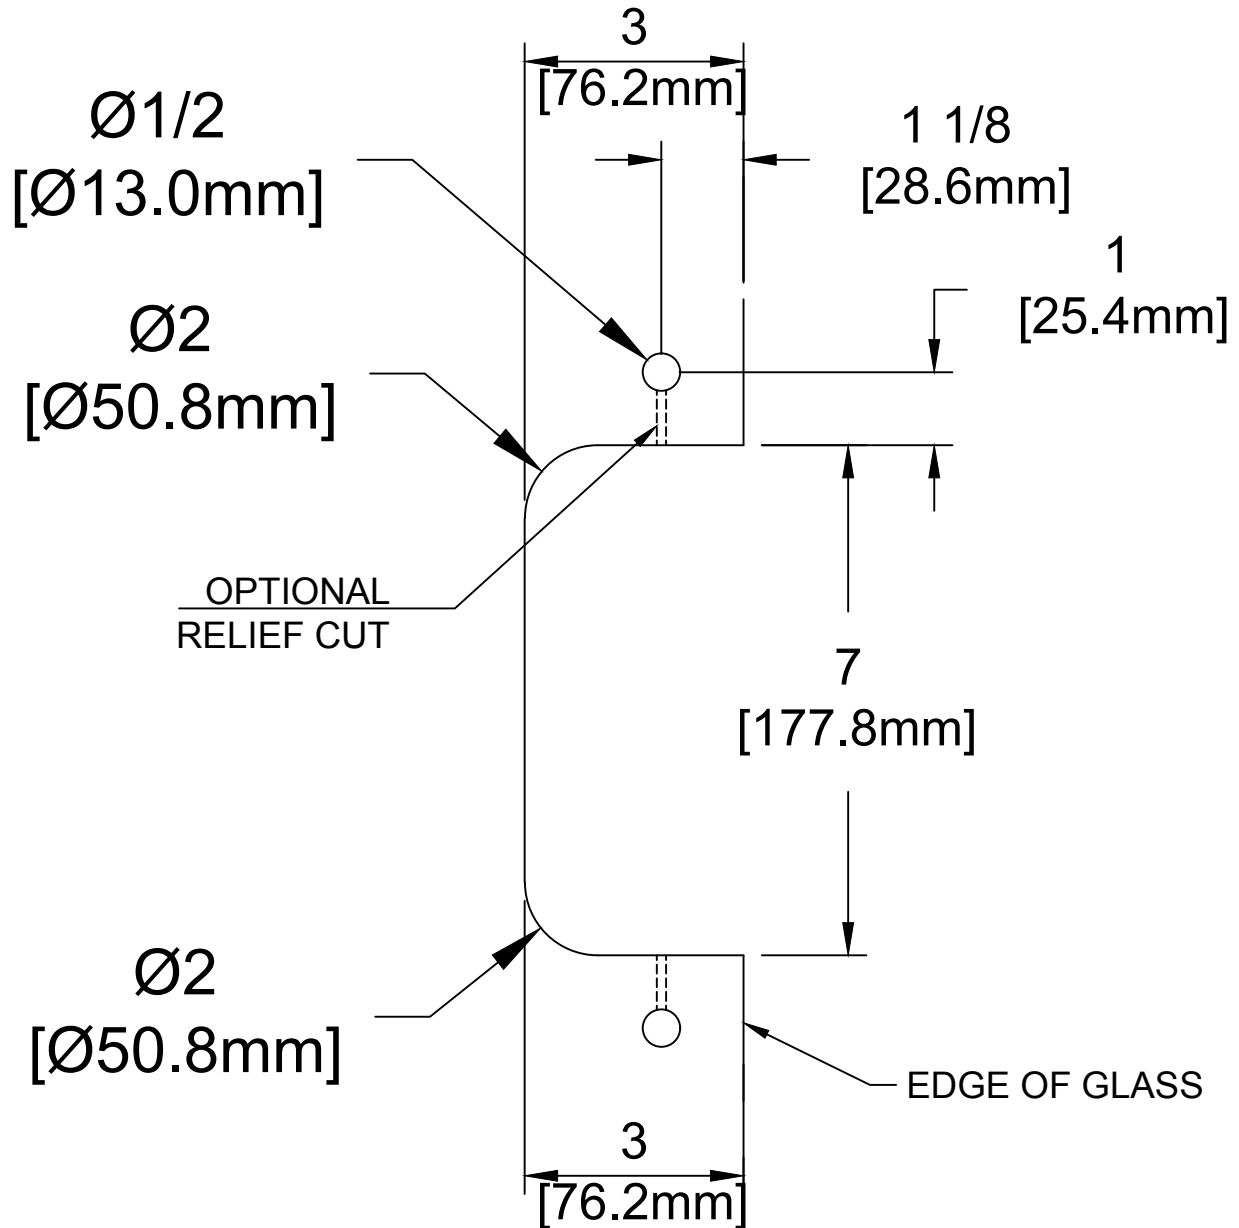

CRL SLIDING DOOR HANDLE

PART NO

SGH8BN

SGH8BR

SGH8CH

SGH8SC

FINISH

BRUSHED NICKEL

LACQUERED BRASS

CHROME

SATIN CHROME

DOOR HANDLES

C.R. Laurence Architectural Products

Phone Orders (800) 421-6144

Fax Orders (800) 262-3299

WWW.CRLAURENCE.COM