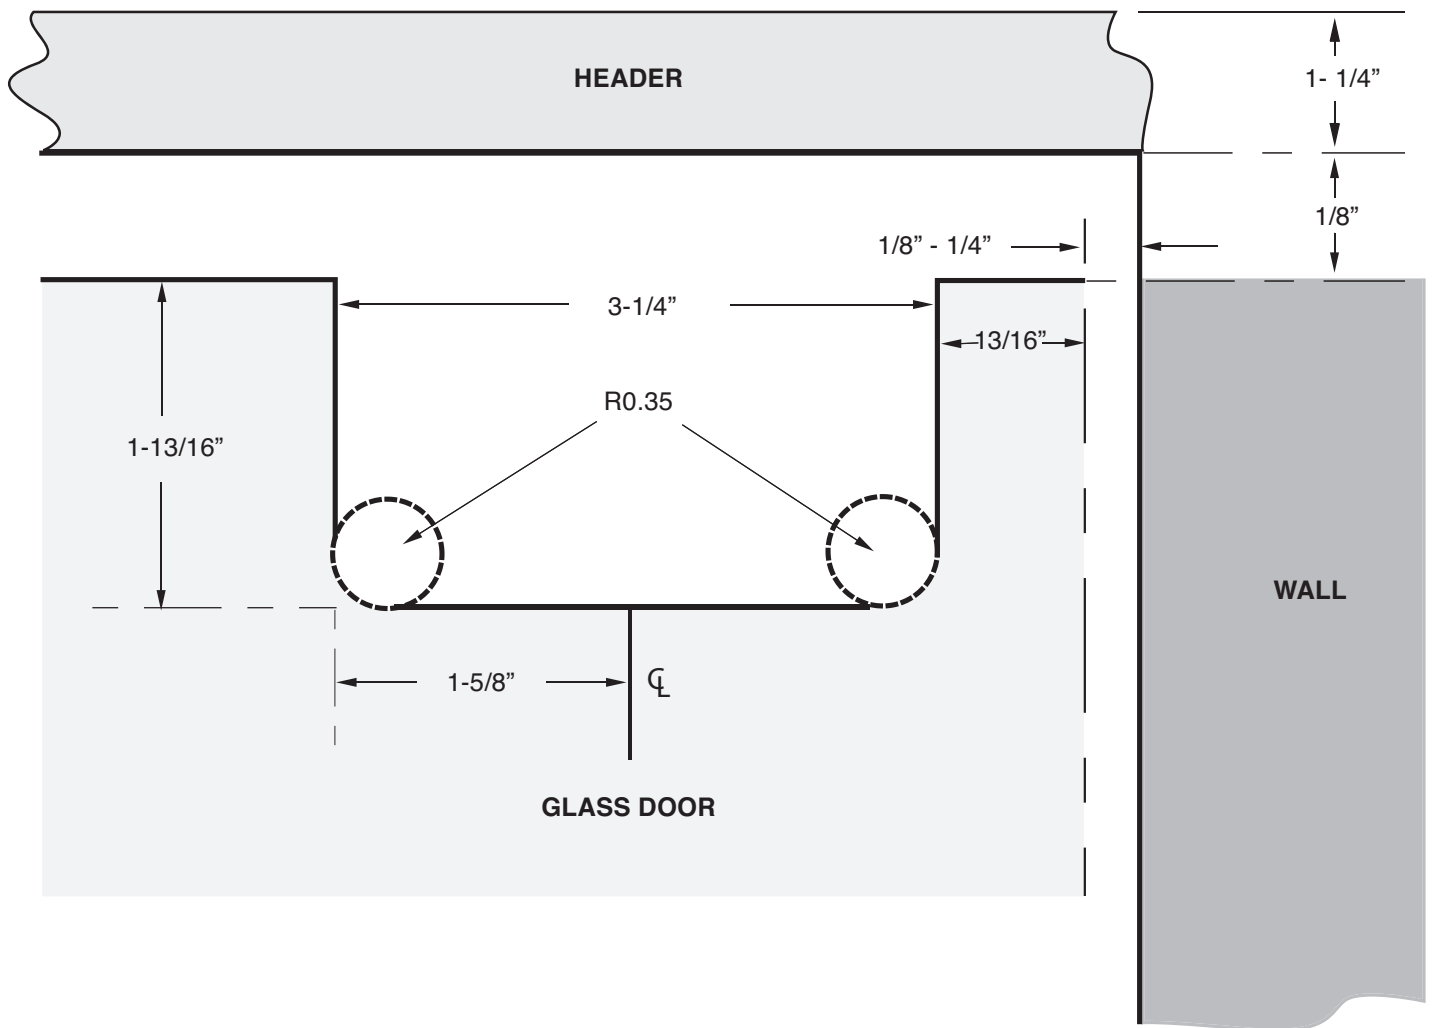

SHORIZON®

CALYPSO SERIES
PIVOT HINGE
H-PIVCGTEBN

****Header Mount****

NOTE: DRAWINGS NOT TO SCALE.

REVISION DATE 08/15

ushorizon.com

28539 INDUSTRY DRIVE, VALENCIA, CA 91355

Toll Free Phone: (877) 728-3874 Toll Free Fax: (888) 440-9567