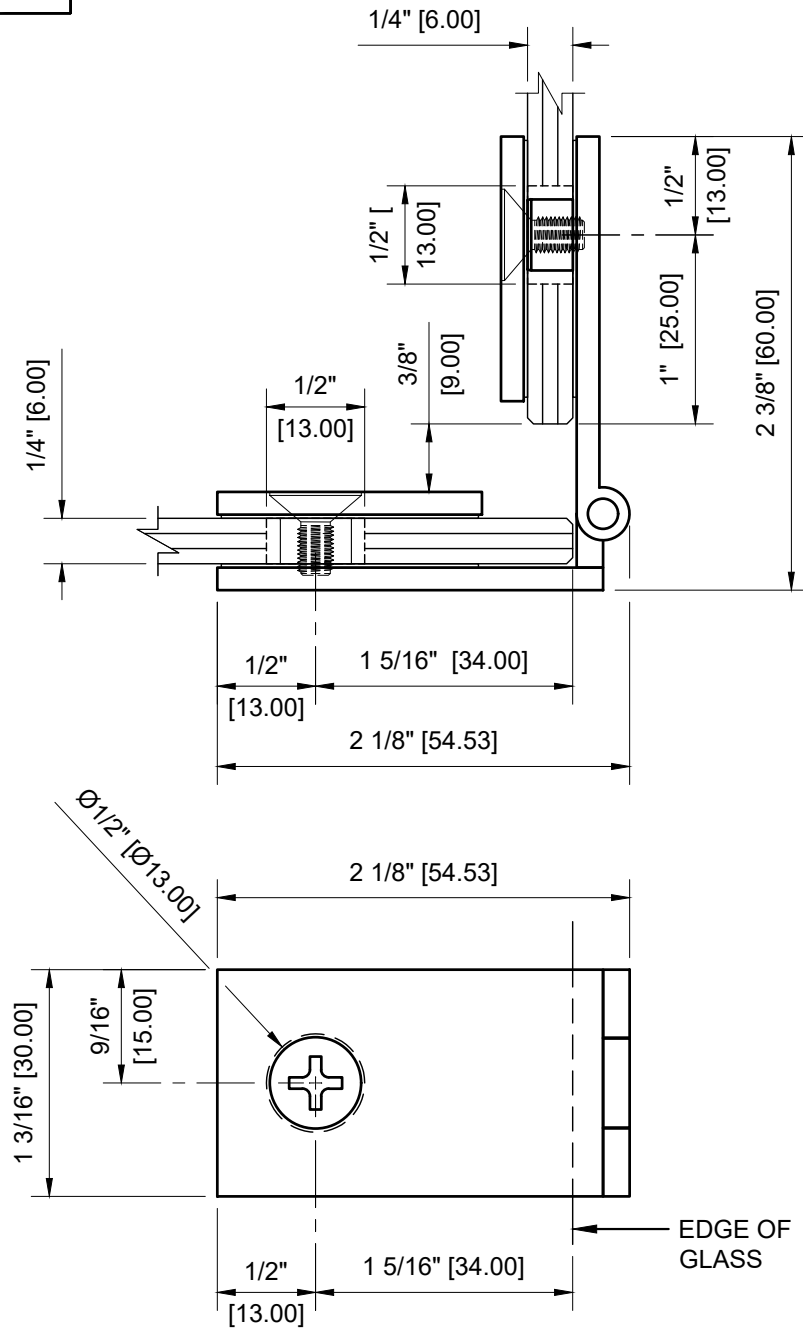

1/4" (6mm) GLASS:

CRL - EH136 90 DEGREE GLASS TO GLASS SHOWCASE HINGE

DATE: 5-27-2020  
SCALE: 1'-0"=1'-0"  
DRAWN BY: VM

DESCRIPTION: CRL - EH136 CHROME  
90 DEGREE GLASS TO GLASS SHOWCASE HINGE

C.R. LAURENCE CO. ARCHITECTURAL PRODUCTS  
2503 E. Vernon Avenue, Los Angeles, CA 90058-1897  
PH (800)-421-6144 FX: 800-587-7501 www.crlaurence.com

1/4" (6mm) GLASS:

FIXED SIDE GLASS PANEL  
FABRICATION TEMPLATE

PIVOT SIDE GLASS DOOR  
FABRICATION TEMPLATE

CRL - EH136 90 DEGREE GLASS TO GLASS SHOWCASE HINGE

DATE: 5-27-2020  
SCALE: 1'-0"=1'-0"  
DRAWN BY: VM

DESCRIPTION: CRL - EH136 CHROME  
90 DEGREE GLASS TO GLASS SHOWCASE HINGE

C.R. LAURENCE CO. ARCHITECTURAL PRODUCTS  
2503 E. Vernon Avenue, Los Angeles, CA 90058-1897  
PH (800)-421-6144 FX: 800-587-7501 www.crlaurence.com