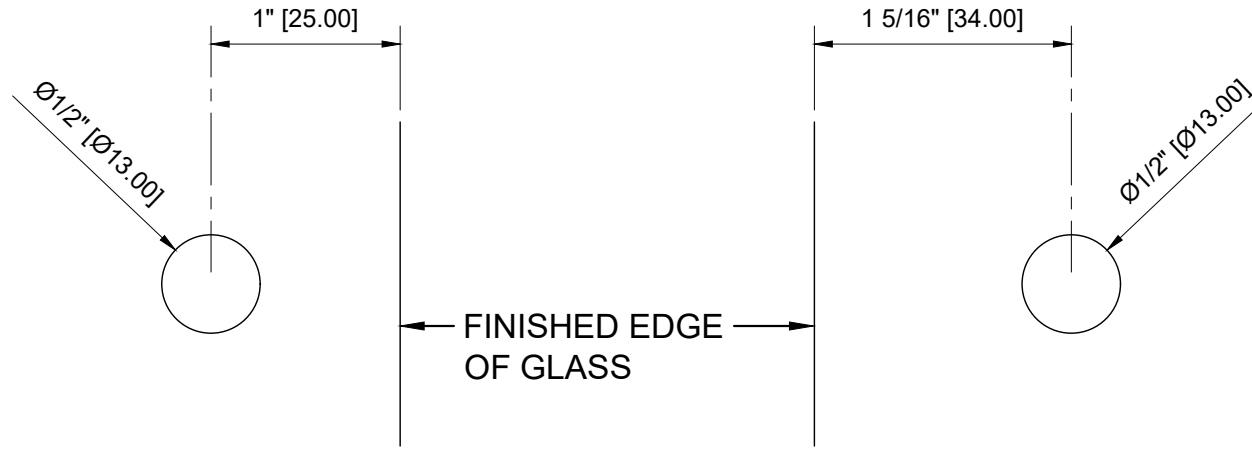

1/4" (6mm) GLASS:

CRL - EH136 90 DEGREE GLASS TO GLASS SHOWCASE HINGE

DATE: 5-27-2020  
SCALE: 1'-0"=1'-0"  
DRAWN BY: VM

DESCRIPTION: CRL - EH136 CHROME  
90 DEGREE GLASS TO GLASS SHOWCASE HINGE

C.R. LAURENCE CO. ARCHITECTURAL PRODUCTS  
2503 E. Vernon Avenue, Los Angeles, CA 90058-1897  
PH (800)-421-6144 FX: 800-587-7501 www.crlaurence.com

1/4" (6mm) GLASS:

FIXED SIDE GLASS PANEL  
FABRICATION TEMPLATE

PIVOT SIDE GLASS DOOR  
FABRICATION TEMPLATE

CRL - EH136 90 DEGREE GLASS TO GLASS SHOWCASE HINGE

DATE: 5-27-2020  
SCALE: 1'-0"=1'-0"  
DRAWN BY: VM

DESCRIPTION: CRL - EH136 CHROME  
90 DEGREE GLASS TO GLASS SHOWCASE HINGE

C.R. LAURENCE CO. ARCHITECTURAL PRODUCTS  
2503 E. Vernon Avenue, Los Angeles, CA 90058-1897  
PH (800)-421-6144 FX: 800-587-7501 www.crlaurence.com