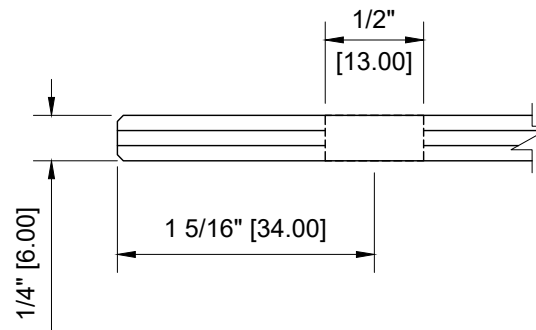

1/4" (6mm) GLASS:

CRL - EH136 90 DEGREE GLASS TO GLASS SHOWCASE HINGE

DATE: 5-27-2020  
SCALE: 1'-0"=1'-0"  
DRAWN BY: VM

DESCRIPTION: CRL - EH136 CHROME  
90 DEGREE GLASS TO GLASS SHOWCASE HINGE

C.R. LAURENCE CO. ARCHITECTURAL PRODUCTS  
2503 E. Vernon Avenue, Los Angeles, CA 90058-1897  
PH (800)-421-6144 FX: 800-587-7501 www.crlaurence.com

1/4" (6mm) GLASS:

FIXED SIDE GLASS PANEL  
FABRICATION TEMPLATE

PIVOT SIDE GLASS DOOR  
FABRICATION TEMPLATE

CRL - EH136 90 DEGREE GLASS TO GLASS SHOWCASE HINGE

DATE: 5-27-2020  
SCALE: 1'-0"=1'-0"  
DRAWN BY: VM

DESCRIPTION: CRL - EH136 CHROME  
90 DEGREE GLASS TO GLASS SHOWCASE HINGE

C.R. LAURENCE CO. ARCHITECTURAL PRODUCTS  
2503 E. Vernon Avenue, Los Angeles, CA 90058-1897  
PH (800)-421-6144 FX: 800-587-7501 www.crlaurence.com