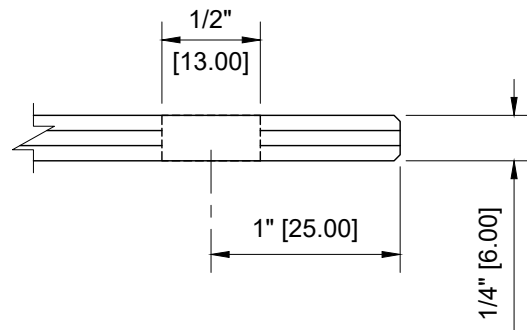

1/4" (6mm) GLASS:

CRL - EH136 90 DEGREE GLASS TO GLASS SHOWCASE HINGE

DATE: 5-27-2020  
SCALE: 1'-0"=1'-0"  
DRAWN BY: VM

DESCRIPTION: CRL - EH136 CHROME  
90 DEGREE GLASS TO GLASS SHOWCASE HINGE

C.R. LAURENCE CO. ARCHITECTURAL PRODUCTS  
2503 E. Vernon Avenue, Los Angeles, CA 90058-1897  
PH (800)-421-6144 FX: 800-587-7501 www.crlaurence.com

1/4" (6mm) GLASS:

FIXED SIDE GLASS PANEL  
FABRICATION TEMPLATE

PIVOT SIDE GLASS DOOR  
FABRICATION TEMPLATE

CRL - EH136 90 DEGREE GLASS TO GLASS SHOWCASE HINGE

DATE: 5-27-2020  
SCALE: 1'-0"=1'-0"  
DRAWN BY: VM

DESCRIPTION: CRL - EH136 CHROME  
90 DEGREE GLASS TO GLASS SHOWCASE HINGE

C.R. LAURENCE CO. ARCHITECTURAL PRODUCTS  
2503 E. Vernon Avenue, Los Angeles, CA 90058-1897  
PH (800)-421-6144 FX: 800-587-7501 www.crlaurence.com