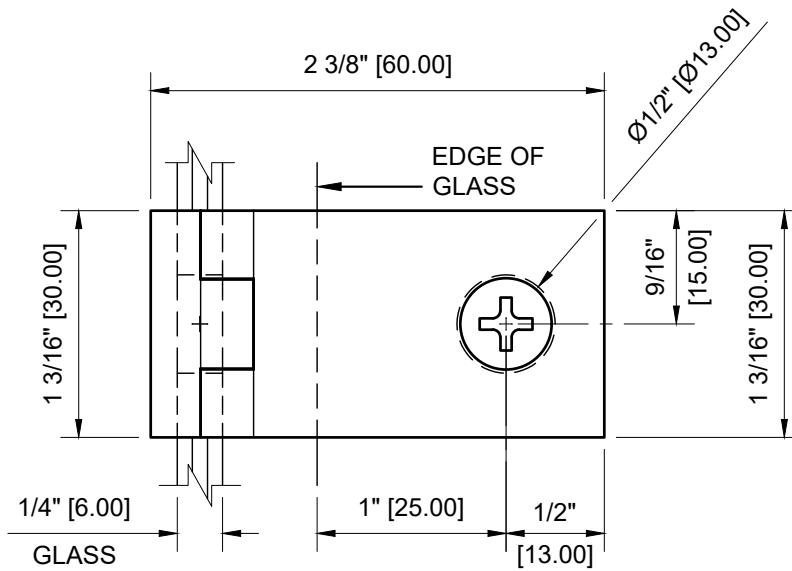

1/4" (6mm) GLASS:

CRL - EH136 90 DEGREE GLASS TO GLASS SHOWCASE HINGE

DATE: 5-27-2020  
SCALE: 1'-0"=1'-0"  
DRAWN BY: VM

DESCRIPTION: CRL - EH136 CHROME  
90 DEGREE GLASS TO GLASS SHOWCASE HINGE

C.R. LAURENCE CO. ARCHITECTURAL PRODUCTS  
2503 E. Vernon Avenue, Los Angeles, CA 90058-1897  
PH (800)-421-6144 FX: 800-587-7501 www.crlaurence.com

1/4" (6mm) GLASS:

FIXED SIDE GLASS PANEL  
FABRICATION TEMPLATE

PIVOT SIDE GLASS DOOR  
FABRICATION TEMPLATE

CRL - EH136 90 DEGREE GLASS TO GLASS SHOWCASE HINGE

DATE: 5-27-2020  
SCALE: 1'-0"=1'-0"  
DRAWN BY: VM

DESCRIPTION: CRL - EH136 CHROME  
90 DEGREE GLASS TO GLASS SHOWCASE HINGE

C.R. LAURENCE CO. ARCHITECTURAL PRODUCTS  
2503 E. Vernon Avenue, Los Angeles, CA 90058-1897  
PH (800)-421-6144 FX: 800-587-7501 www.crlaurence.com