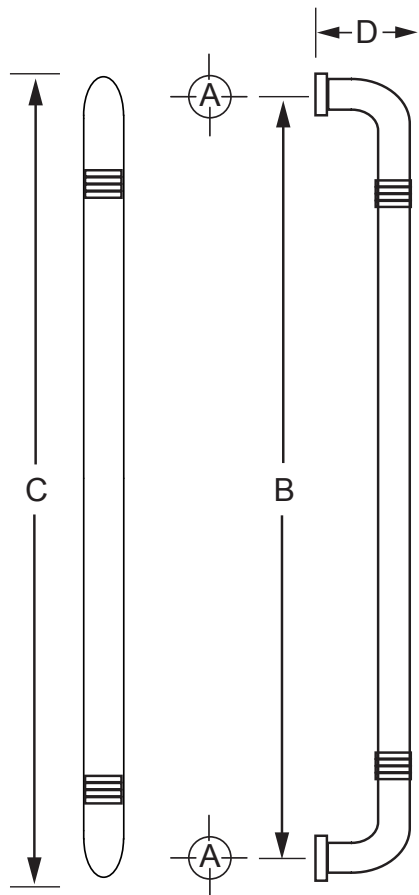

CRL ALUMINUM DOOR MOUNTED STANDARD PULL HANDLES

CRL 18" GLASS MOUNTED RING STYLE PULL HANDLE

CAT. NO.
CR18X18

INCLUDED MOUNTING HARDWARE

M6-1.0 Back-to-Back
Glass Door Mount Shown

MOUNTING TEMPLATE

ADD TO CAT. NO. FOR FINISH

BR = POLISHED BRASS

PS = POLISHED STAINLESS

Hole Size: A		B	C	D
Glass 5/8" (16 mm)	Wood/Aluminum 5/16" (8 mm)	18" (457 mm)	19" (483 mm)	2-15/16" (74.6 mm)

Mounting Options	Glass 3/8"-3/4" (10-19 mm)
Mounting Hardware	Included