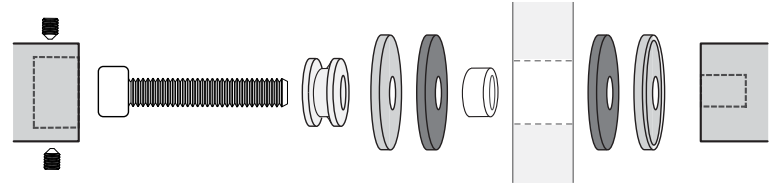

CRL ALUMINUM DOOR MOUNTED STANDARD PULL HANDLES

CRL 18" GLASS MOUNTED RING STYLE PULL HANDLE

CAT. NO.
CR18X18

INCLUDED MOUNTING HARDWARE

M6-1.0 Back-to-Back
Glass Door Mount Shown

MOUNTING TEMPLATE

ADD TO CAT. NO. FOR FINISH

BR = POLISHED BRASS

PS = POLISHED STAINLESS

Hole Size: A		B	C	D
Glass 5/8" (16 mm)	Wood/Aluminum 5/16" (8 mm)	18" (457 mm)	19" (483 mm)	2-15/16" (74.6 mm)

Mounting Options	Glass 3/8"-3/4" (10-19 mm)
Mounting Hardware	Included