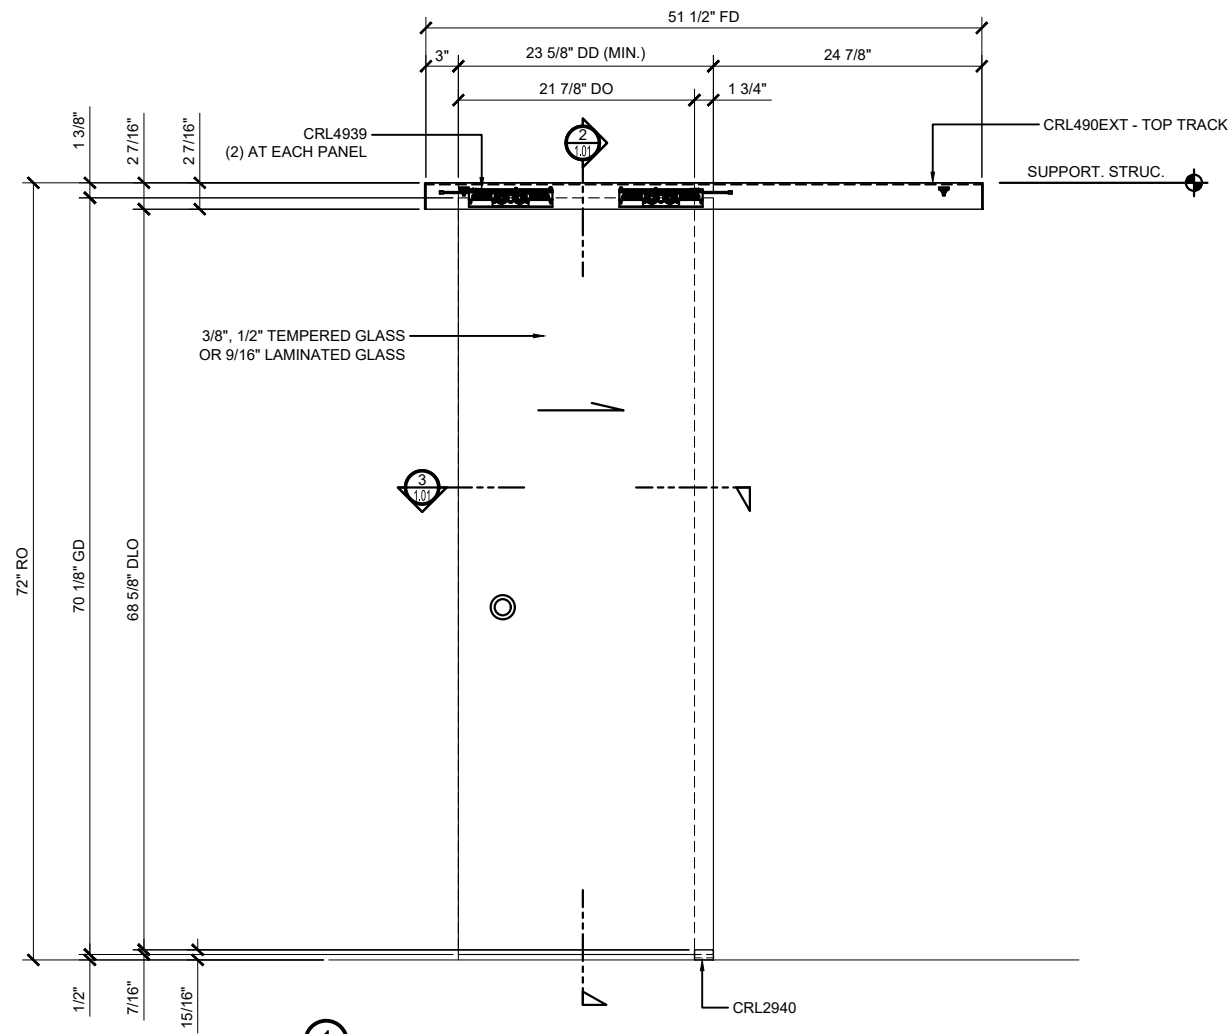

CRL 690/695 SERIES TOP HUNG SLIDING DOOR SYSTEM
CRL690, CRL690BSA, CRL690MBL

① CRL690 SLIDING DOOR ELEVATION
 1 1/2"=1'-0"

③ CRL690 PLAN (CLOSED POSITION)
 1 1/2"=1'-0"

④ CRL690 PLAN (OPEN POSITION)
 1 1/2"=1'-0"