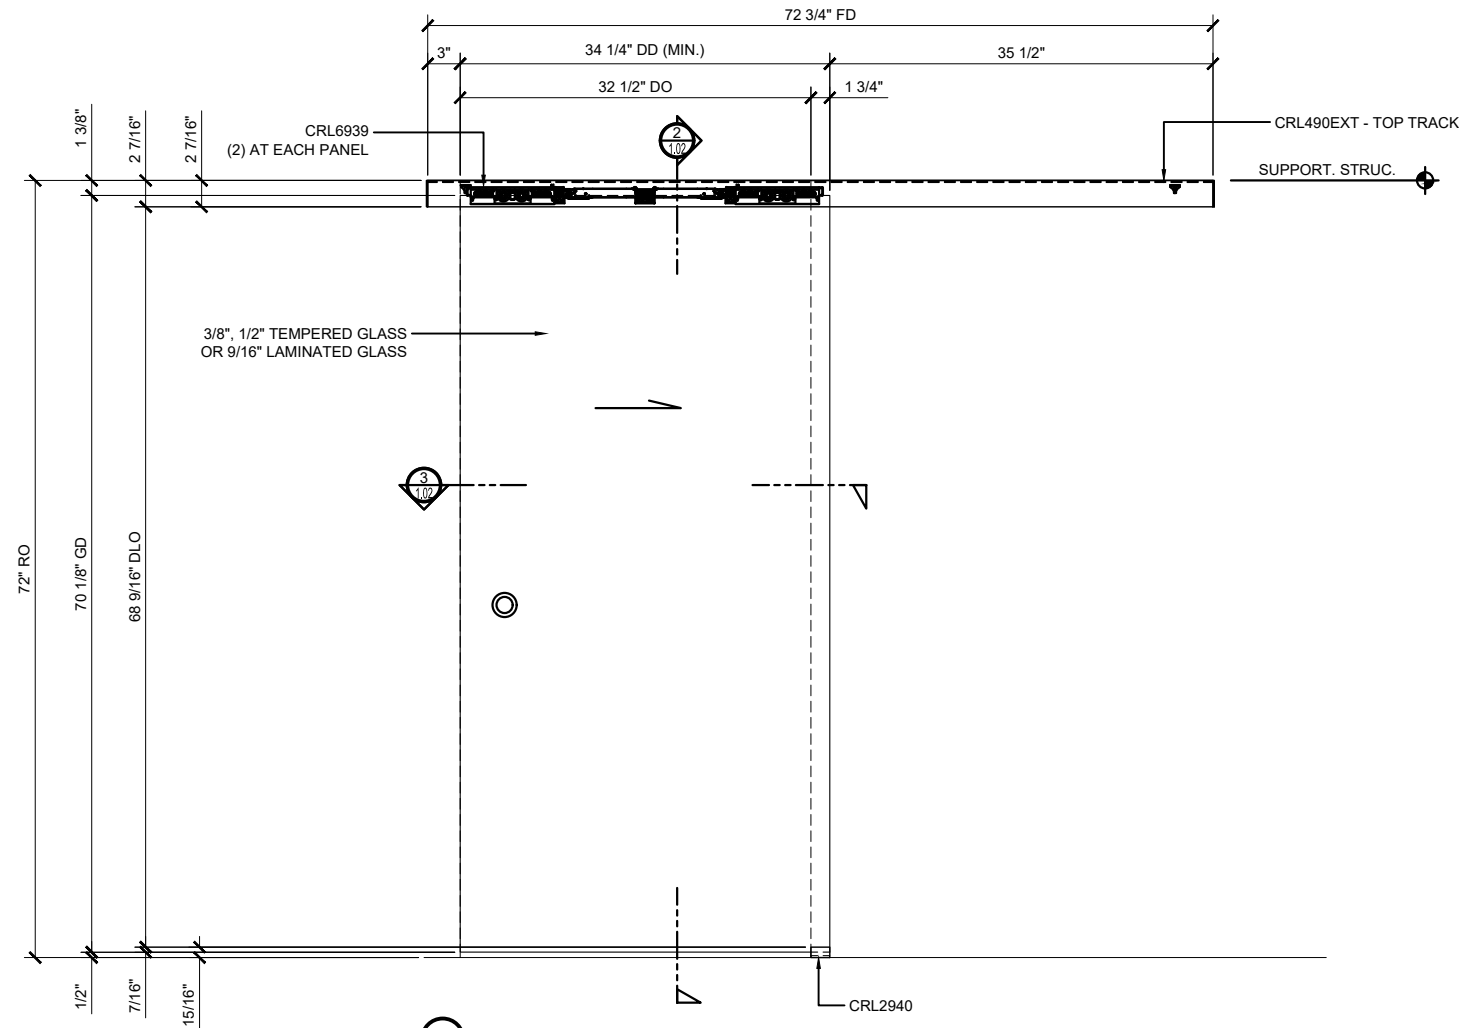

CRL 690/695 SERIES TOP HUNG SLIDING DOOR SYSTEM
CRL695, CRL695BSA & CRL695MBL

① CRL695 SLIDING DOOR ELEVATION

1 1/2"=1'-0"