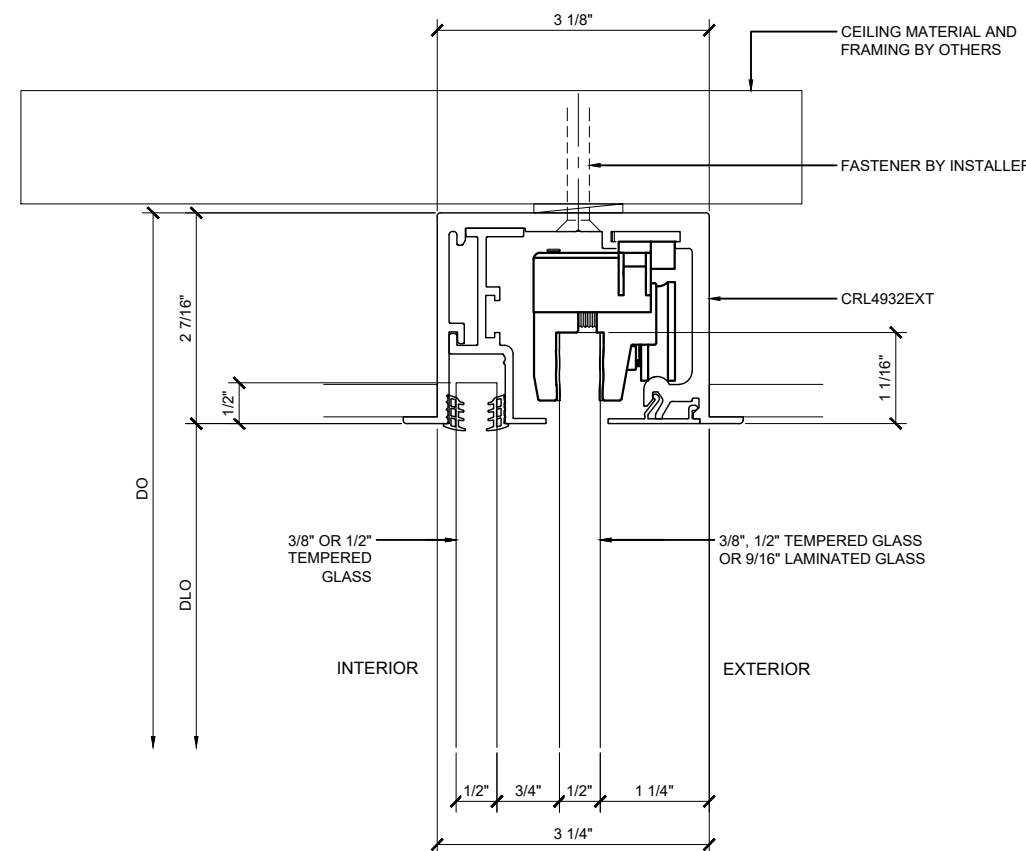

③ FALSE CEILING MOUNT WITH FIXED GLASS
CRL6951D & CRL6951DBSA HEADER DETAIL

ARCH REF: NONE

1'-0"=1'-0"