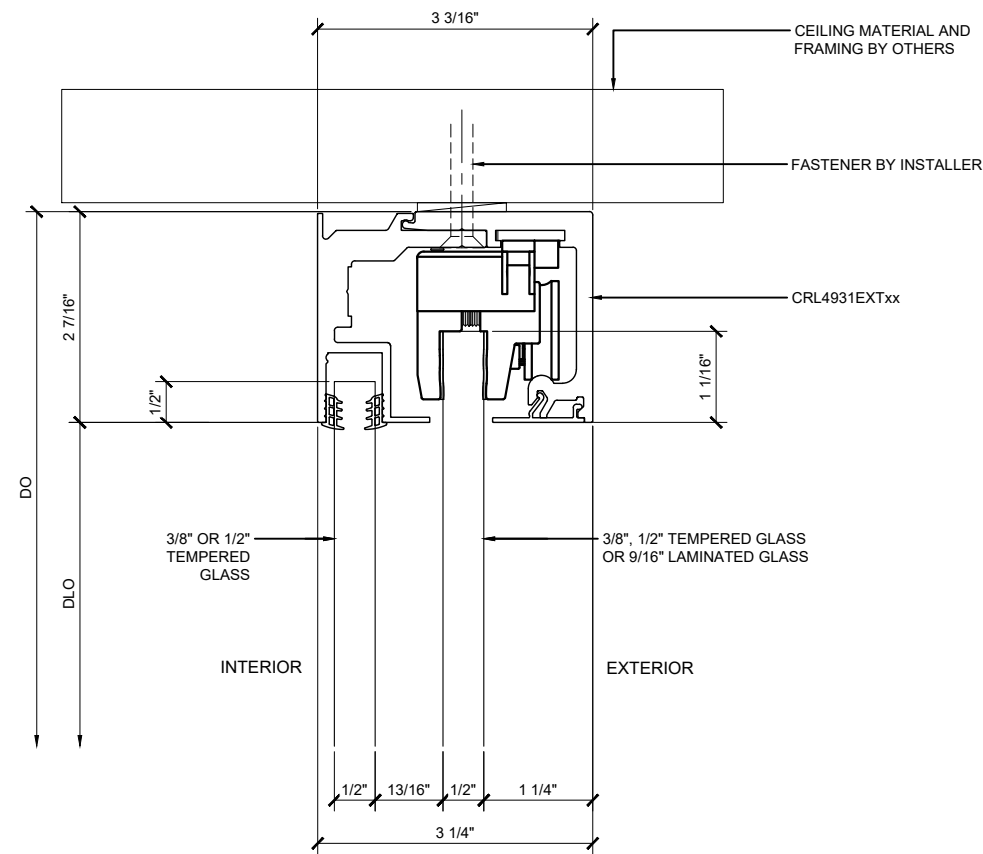

Date: 09/19/23

Scale: AS NOTED

File Name:

CRL690_Top_Hung_Slid_Doors.dwg

Sheet

2.01

① CEILING MOUNTING WITH FIXED GLASS
CRL6901, CRL6901BSA, CRL6951 & CRL6951BSA HEADER DETAIL
 ARCH REF: NONE 1'-0"=1'-0"

③ GLASS WALL MOUNT
CRL6901, CRL6901BSA, CRL6951 & CRL6951BSA HEADER DETAIL
 ARCH REF: NONE 1'-0"=1'-0"