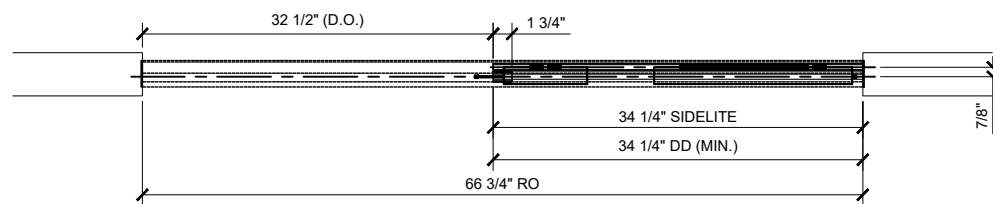

Revisions By:

① CRL6901 SLIDING DOOR ELEVATION

1 1/2"=1'-0"

② SLIDER SECTION

1 1/2"=1'-0"

③ CRL6901 PLAN (CLOSED POSITION)

1 1/2"=1'-0"

④ CRL6901 PLAN (OPEN POSITION)