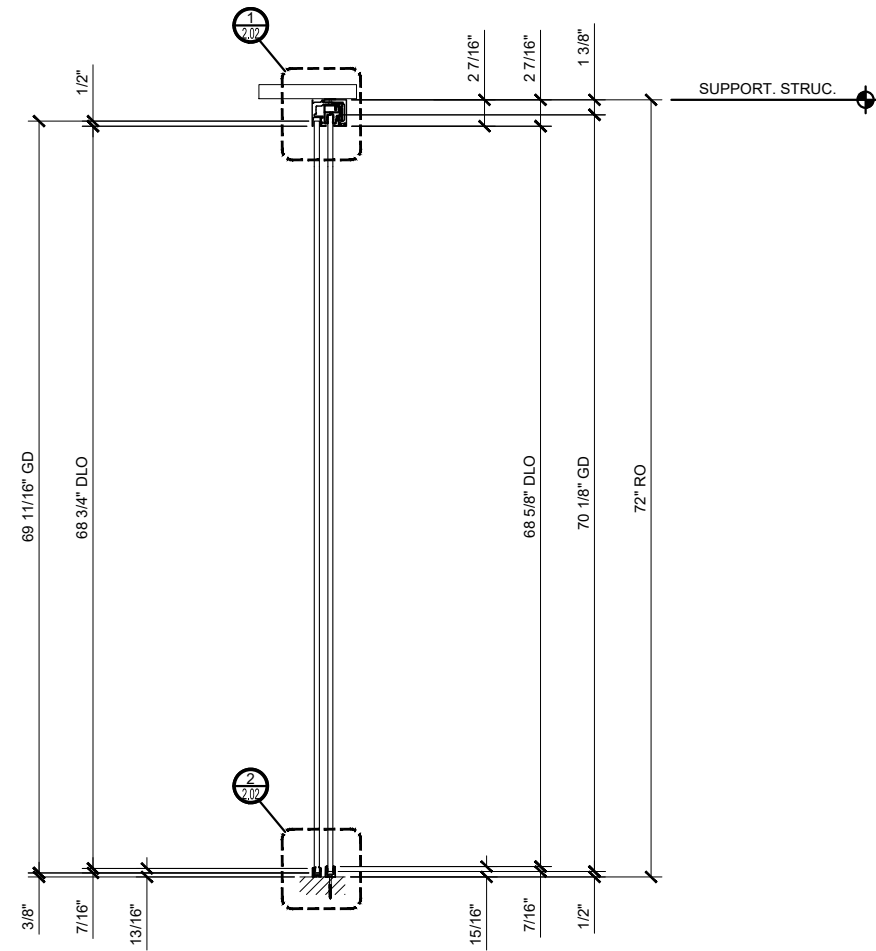

② SLIDER SECTION
1 1/2"=1'-0"