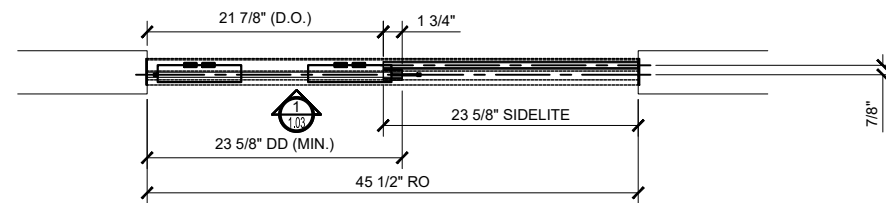

② SLIDER SECTION
 1 1/2"=1'-0"

③ CRL6901 PLAN (CLOSED POSITION)
 1 1/2"=1'-0"

④ CRL6901 PLAN (OPEN POSITION)
 1 1/2"=1'-0"

Revisions By:

CRL

2503 E. Vernon Avenue, Los Angeles, CA 90058-1897
 PH (800)-421-6144 FX: 800-587-7501 www.crlaurence.com