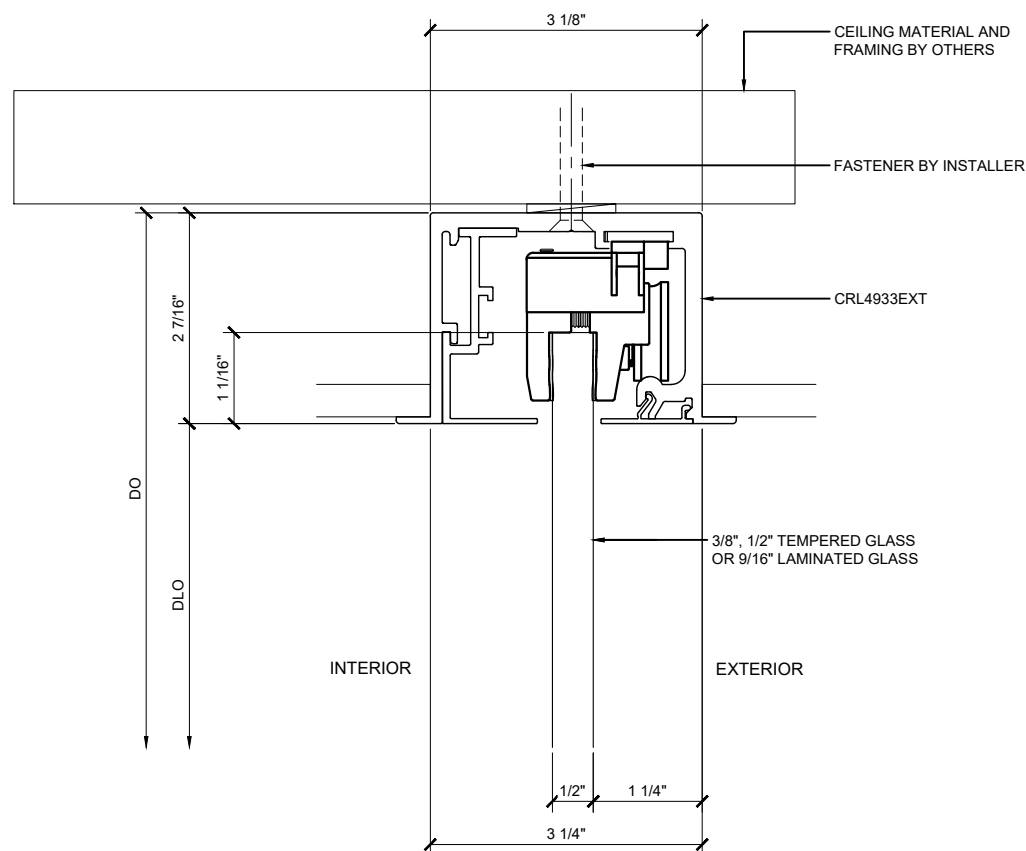

2503 E. Vernon Avenue, Los Angeles, CA 90058-1887
PH (800)-421-8144 FX: 800-587-7501 www.crlaurence.com

Description:
CRL690/695 SERIES
TOP HUNG SINGLE TRACK
SLIDING DOOR
FOR 3/8" - 9/16" GLASS

Drawn By: RPD
Date: 09/19/23
Scale: AS NOTED
File Name:
CRL690_Top_Hung_Slid_Doors.dwg
Sheet

① FALSE CEILING MOUNT
CRL690D, CRL690DBSA HEADER DETAIL

ARCH REF: NONE

1'-0"=1'-0"