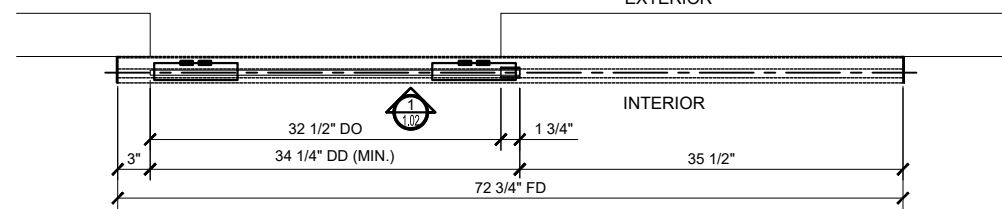

③ CRL695 PLAN (CLOSED POSITION)

1 1/2"=1'-0"