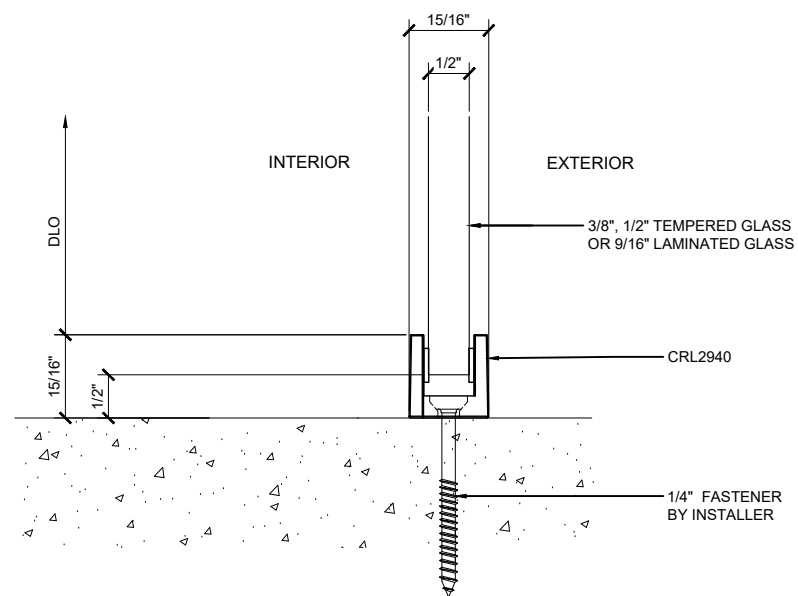

ARCH REF: NONE

1'-0"=1'-0"

③ FALSE CEILING MOUNT WITH FIXED GLASS
 CRL6951D & CRL6951DBSA HEADER DETAIL

ARCH REF: NONE

1'-0"=1'-0"

② CRL690, CRL690BSA, CRL695 & CRL695BSA SILL DETAIL

ARCH REF: NONE

1'-0"=1'-0"