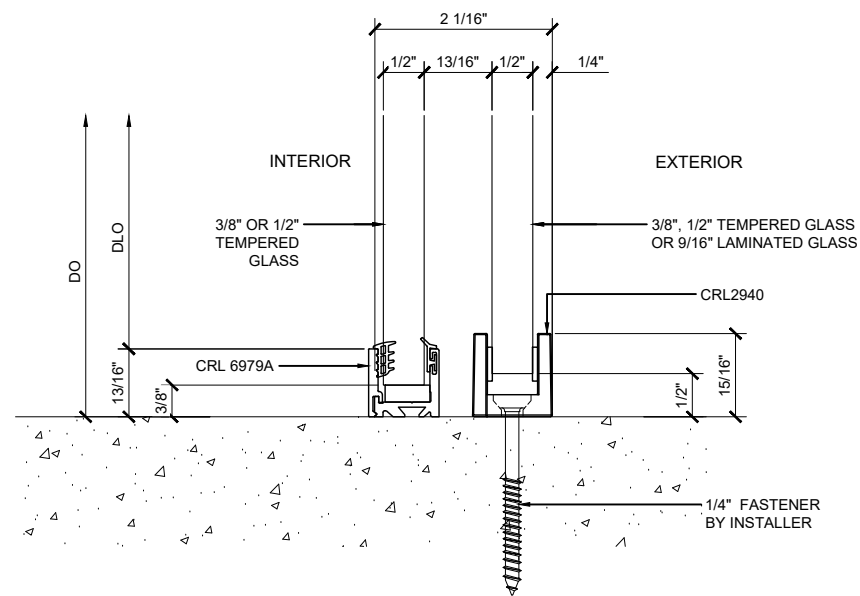

Date: 09/19/23

Scale: AS NOTED

File Name:

CRL690_Top_Hung_Slid_Doors.dwg

Sheet

2.01

① CEILING MOUNTING WITH FIXED GLASS
CRL6901, CRL6901BSA, CRL6951 & CRL6951BSA HEADER DETAIL
 ARCH REF: NONE 1'-0"=1'-0"

③ GLASS WALL MOUNT
CRL6901, CRL6901BSA, CRL6951 & CRL6951BSA HEADER DETAIL
 ARCH REF: NONE 1'-0"=1'-0"