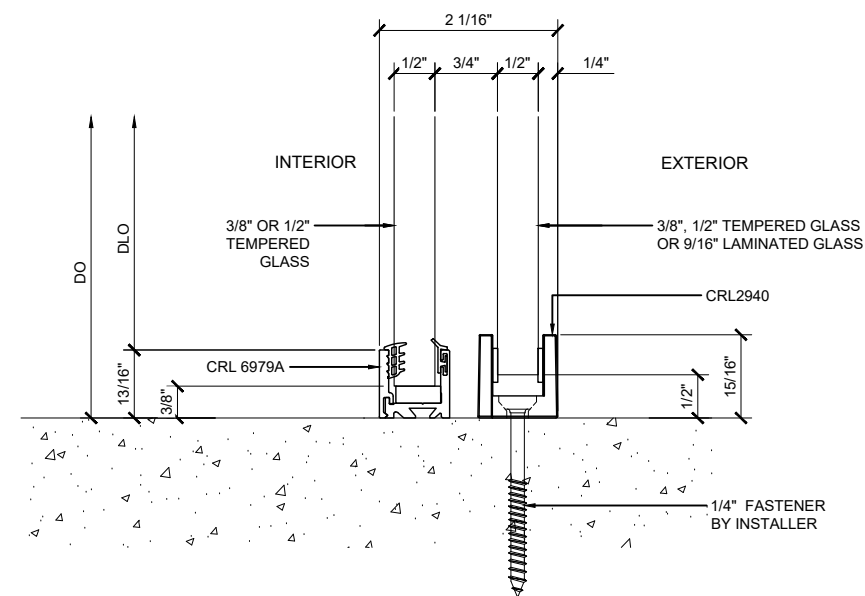

ARCH REF: NONE

1'-0"=1'-0"

③ FALSE CEILING MOUNT WITH FIXED GLASS
 CRL6951D & CRL6951DBSA HEADER DETAIL

ARCH REF: NONE

1'-0"=1'-0"

② CRL690, CRL690BSA, CRL695 & CRL695BSA SILL DETAIL

ARCH REF: NONE

1'-0"=1'-0"