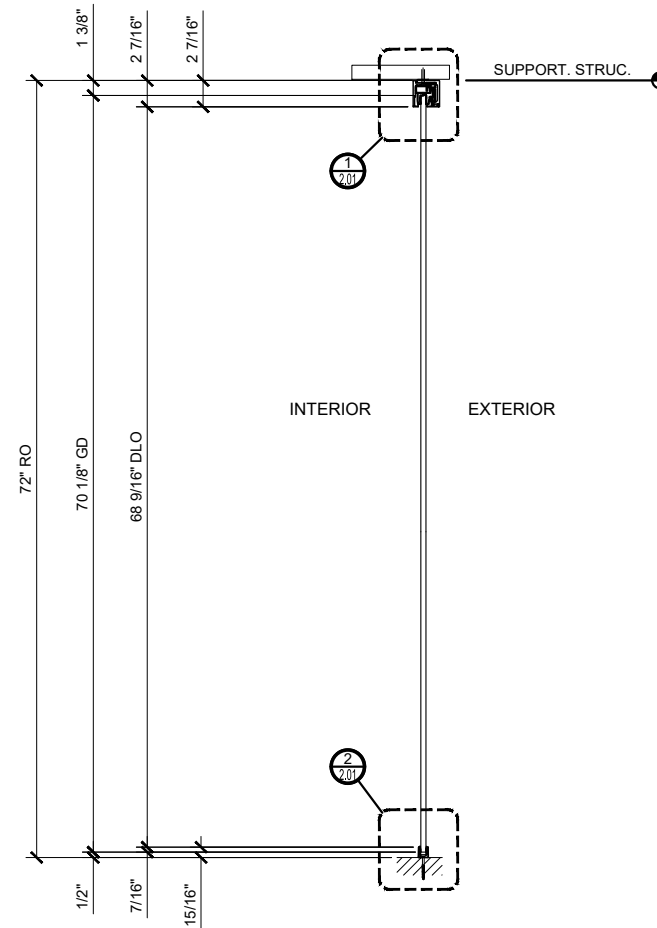

① CRL695 SLIDING DOOR ELEVATION

1 1/2"=1'-0"

② SLIDER SECTION

1 1/2"=1'-0"

③ CRL695 PLAN (CLOSED POSITION)

1 1/2"=1'-0"

④ CRL695 PLAN (OPEN POSITION)

1 1/2"=1'-0"