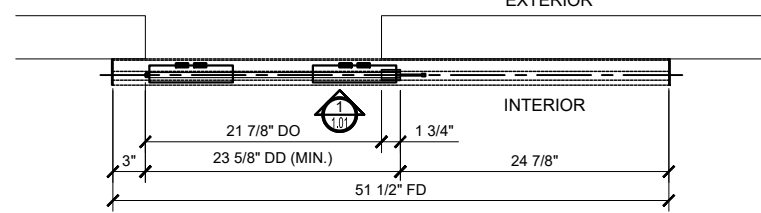

CRL 690/695 SERIES TOP HUNG SLIDING DOOR SYSTEM
CRL690, CRL690BSA, CRL690MBL

① CRL690 SLIDING DOOR ELEVATION
 1 1/2"=1'-0"

③ CRL690 PLAN (CLOSED POSITION)
 1 1/2"=1'-0"

④ CRL690 PLAN (OPEN POSITION)
 1 1/2"=1'-0"