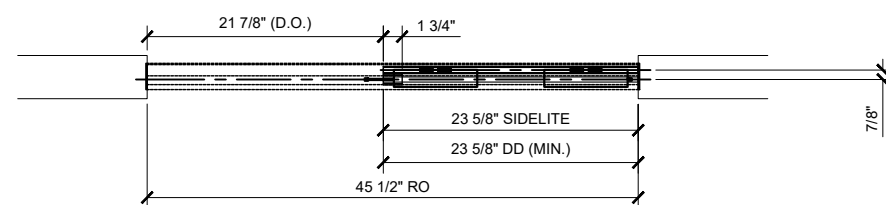

② SLIDER SECTION
 1 1/2"=1'-0"

③ CRL6901 PLAN (CLOSED POSITION)
 1 1/2"=1'-0"

④ CRL6901 PLAN (OPEN POSITION)
 1 1/2"=1'-0"

Revisions By:

CRL

2503 E. Vernon Avenue, Los Angeles, CA 90058-1897
 PH (800)-421-6144 FX: 800-587-7501 www.crlaurence.com