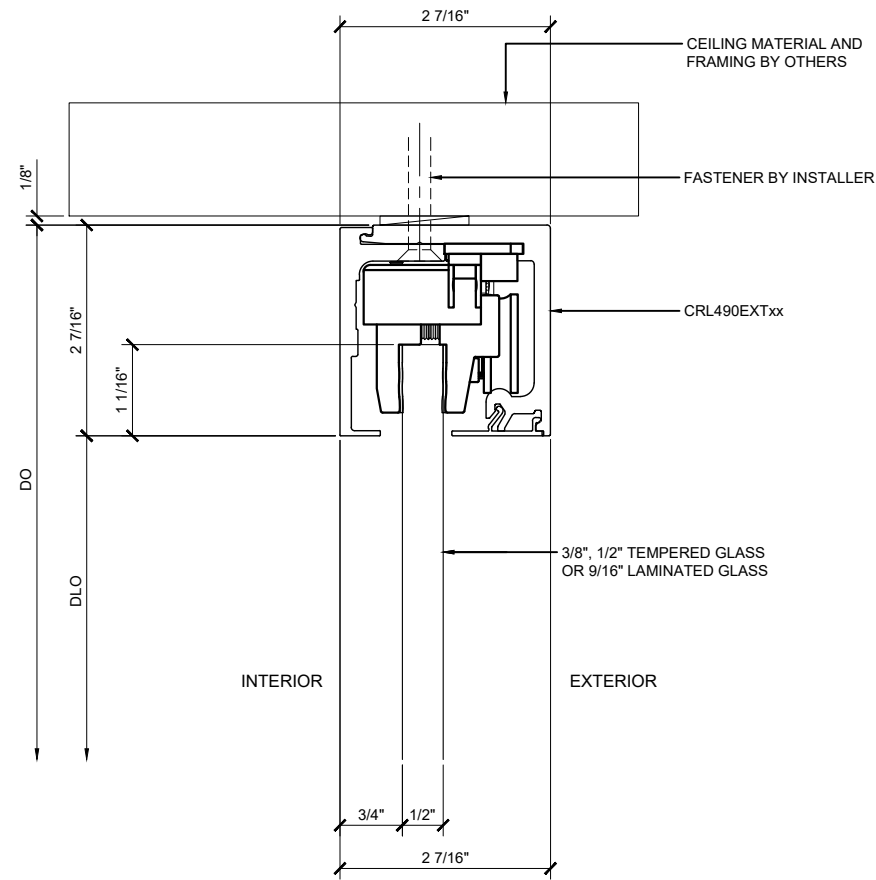

① CEILING MOUNTING
CRL690, CRL690BSA, CRL695 & CRL695BSA HEADER DETAIL

ARCH REF: NONE 1'-0"=1'-0"