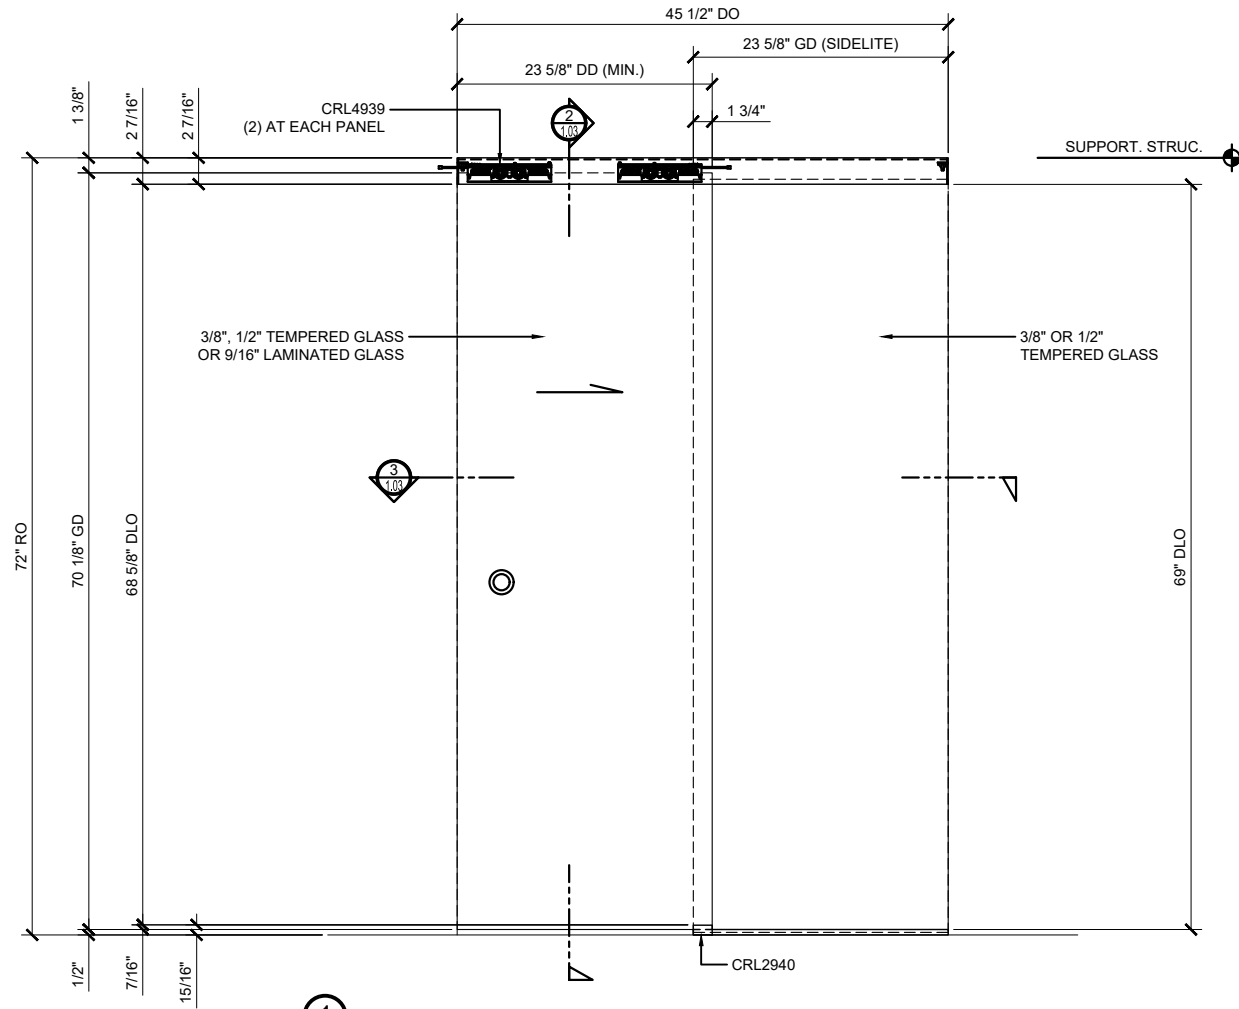

CRL 690/695 SERIES TOP HUNG SLIDING DOOR SYSTEM
CRL6901, CRL6901BSA, CRL6901MBL

① CRL6901 SLIDING DOOR ELEVATION
1 1/2"=1'-0"