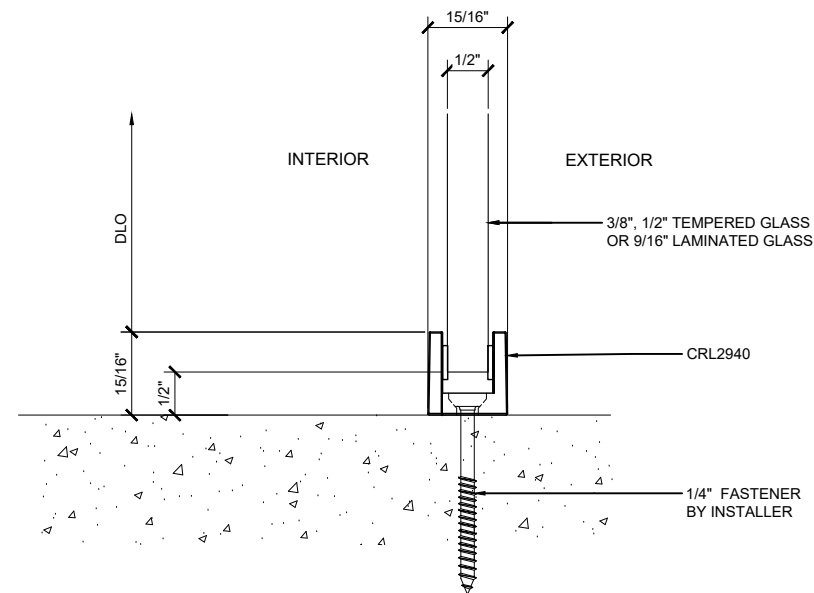

② CRL690, CRL690BSA, CRL695 & CRL695BSA SILL DETAIL

ARCH REF: NONE 1'-0"=1'-0"

CRL690/695 SERIES TOP HUNG SLIDING DOOR SYSTEM CRL690, CRL690BSA, CRL695 AND CRL695BSA DETAILS

Revisions By:

CRL

2503 E. Vernon Avenue, Los Angeles, CA 90058-1887
PH (800)-421-6144 FX: 800-587-7501 www.crlaurence.com

Description:
CRL690/695 SERIES
TOP HUNG SINGLE TRACK
SLIDING DOOR
FOR 3/8" - 9/16" GLASS

Drawn By: RPD

Date: 09/19/23

Scale: AS NOTED

File Name:

CRL690_Top_Hung_Slid_Doors.dwg

Sheet

2.01