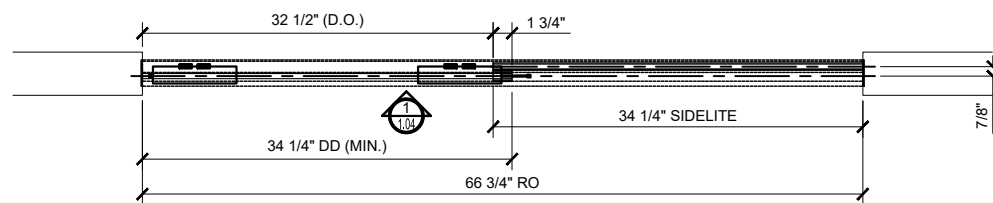

Revisions By:

① CRL6901 SLIDING DOOR ELEVATION

1 1/2"=1'-0"

② SLIDER SECTION

1 1/2"=1'-0"

③ CRL6901 PLAN (CLOSED POSITION)

1 1/2"=1'-0"

④ CRL6901 PLAN (OPEN POSITION)