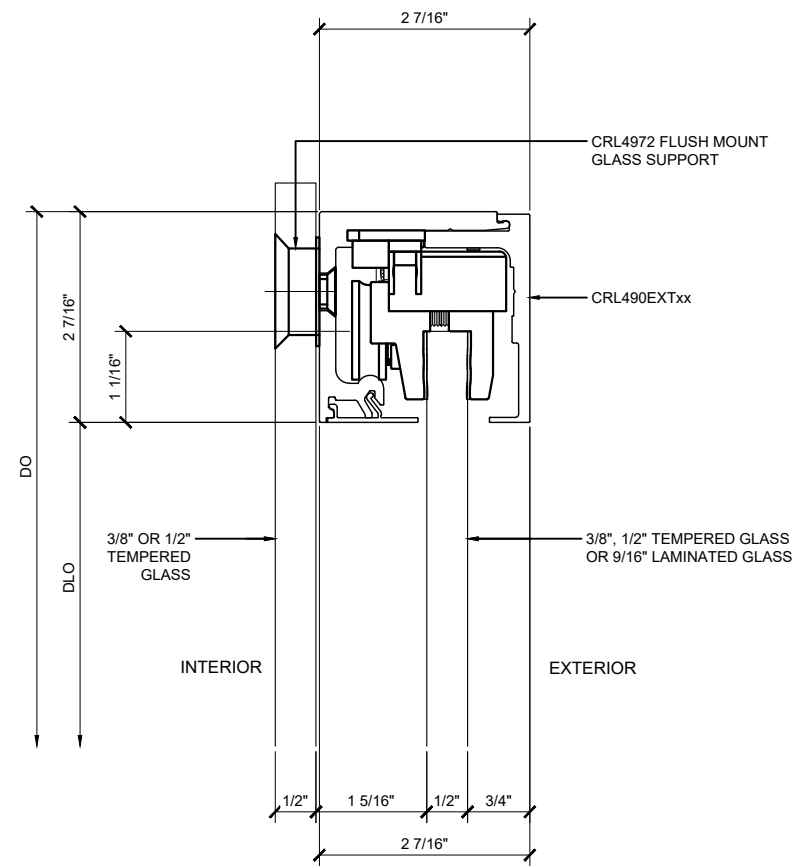

Date: 09/19/23

Scale: AS NOTED

File Name:

CRL690_Top_Hung_Slid_Doors.dwg

Sheet

2.01

① CEILING MOUNTING WITH FIXED GLASS
CRL6901, CRL6901BSA, CRL6951 & CRL6951BSA HEADER DETAIL
 ARCH REF: NONE 1'-0"=1'-0"

③ GLASS WALL MOUNT
CRL6901, CRL6901BSA, CRL6951 & CRL6951BSA HEADER DETAIL
 ARCH REF: NONE 1'-0"=1'-0"