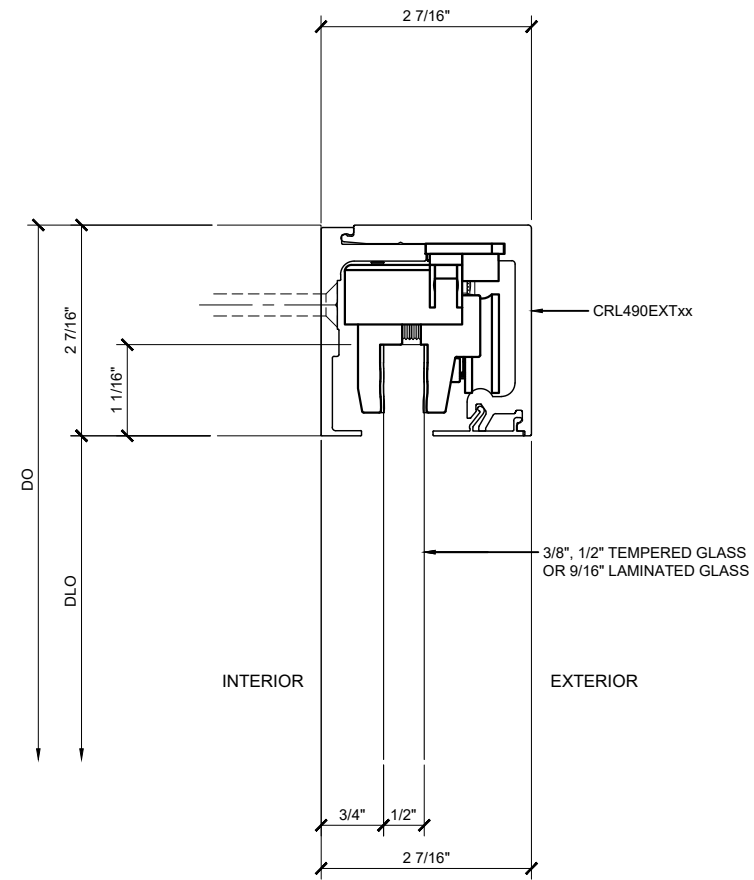

③ WALL MOUNTING
CRL690, CRL690BSA, CRL695 & CRL695BSA HEADER DETAIL

ARCH REF: NONE 1'-0"=1'-0"