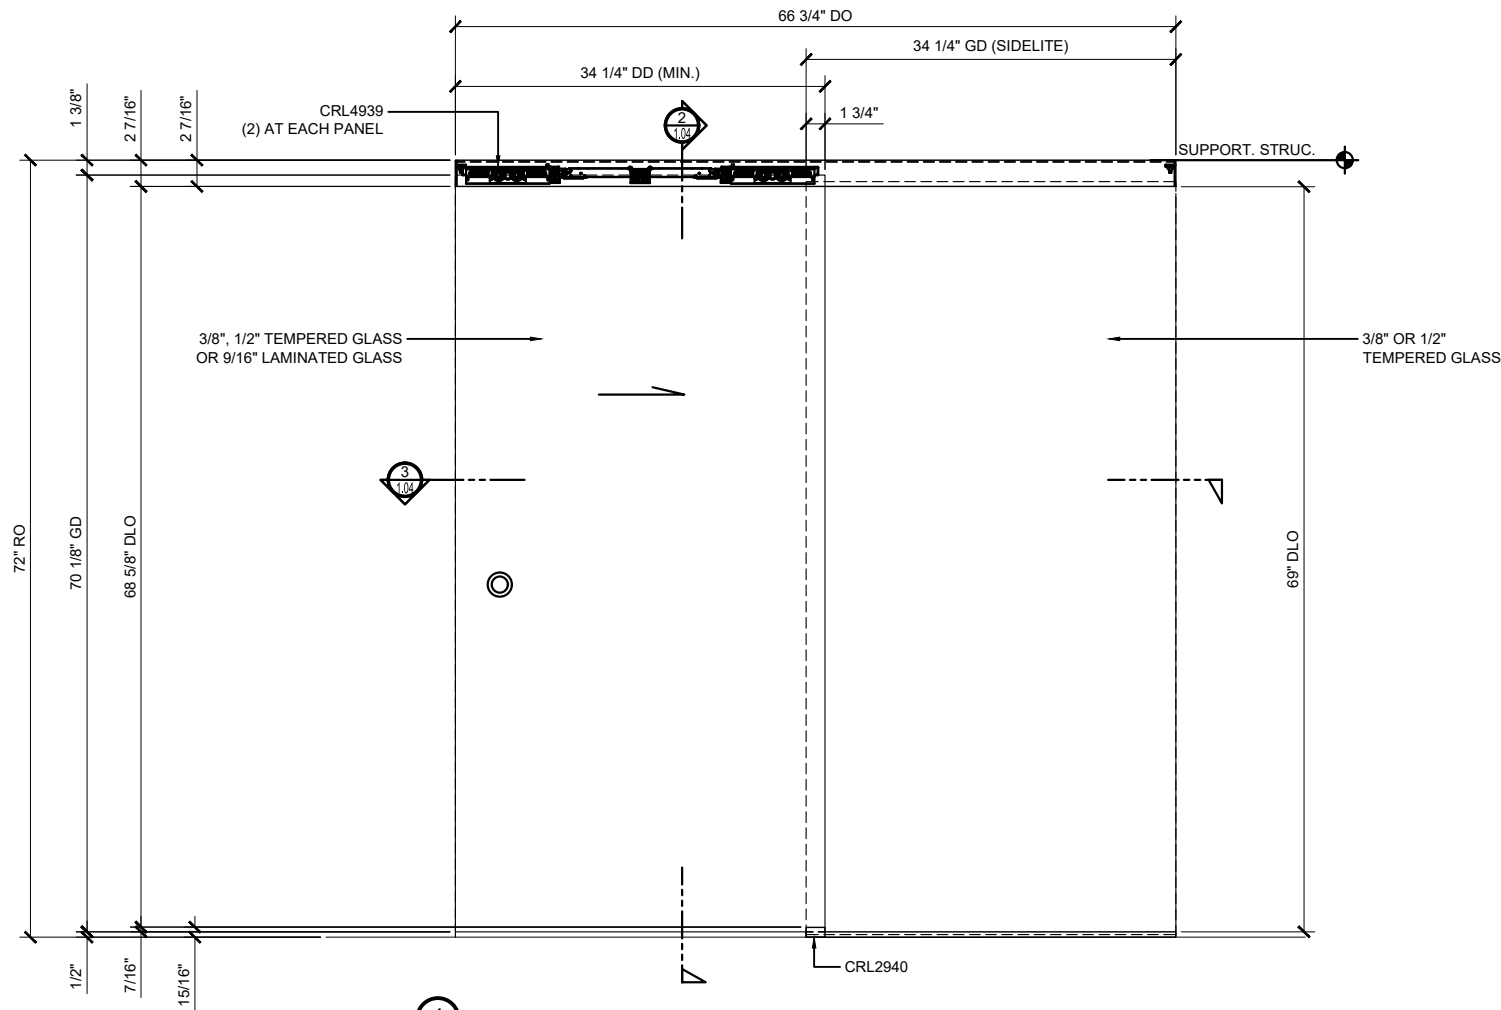

CRL 690/695 SERIES TOP HUNG SLIDING DOOR SYSTEM
CRL6951, CRL6951BSA & CRL6951MBL

Revisions By:

① CRL6901 SLIDING DOOR ELEVATION

1 1/2"=1'-0"