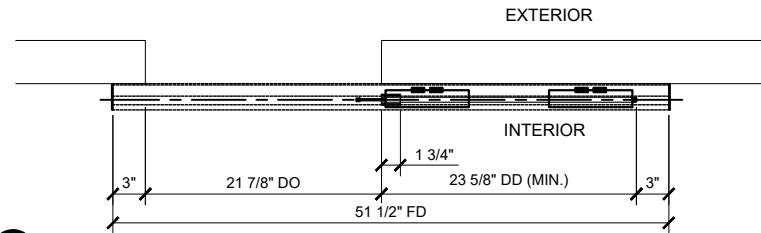

CRL 690/695 SERIES TOP HUNG SLIDING DOOR SYSTEM
CRL690, CRL690BSA, CRL690MBL

① CRL690 SLIDING DOOR ELEVATION
 1 1/2"=1'-0"

③ CRL690 PLAN (CLOSED POSITION)
 1 1/2"=1'-0"

④ CRL690 PLAN (OPEN POSITION)
 1 1/2"=1'-0"