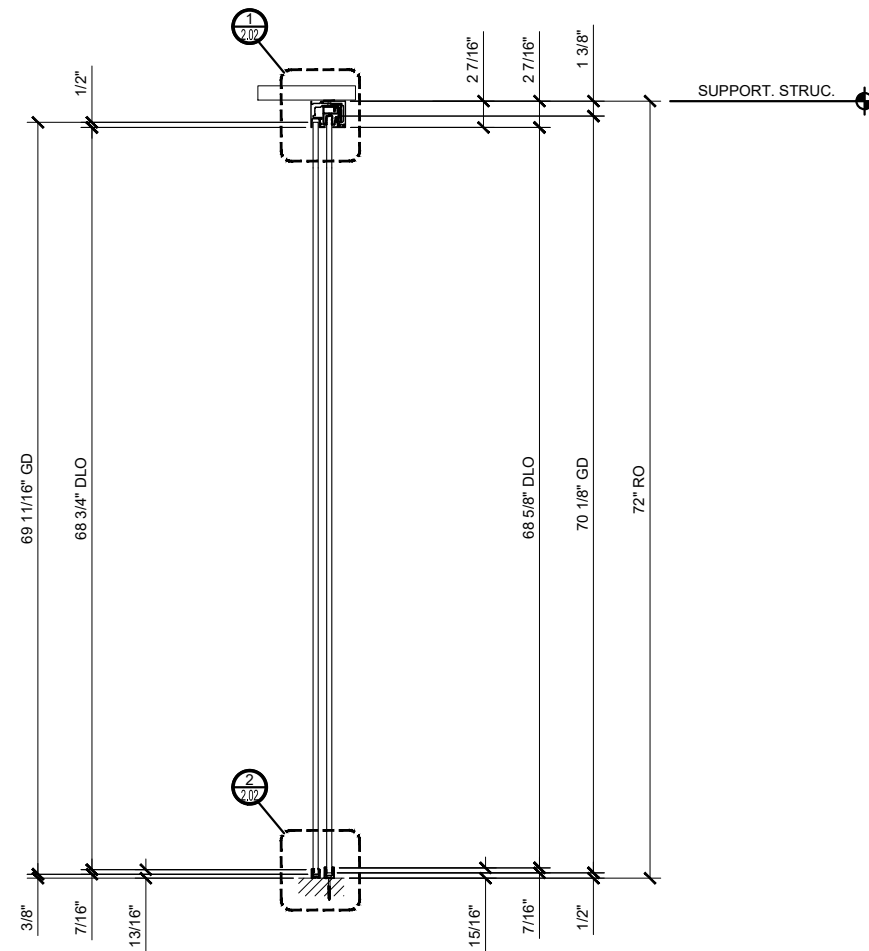

② SLIDER SECTION

1 1/2"=1'-0"