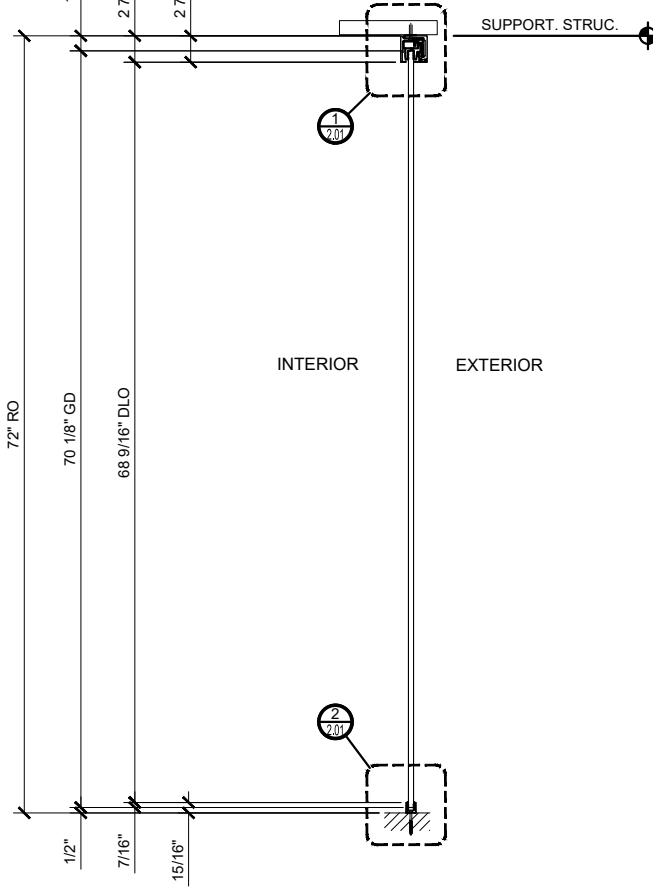

② SLIDER SECTION
1 1/2"=1'-0"

STRUCTURAL DISCLAIMER:
ALL CUSTOMERS WHO IN ANY WAY UTILIZE THIS PRODUCT ARE SOLELY RESPONSIBLE TO CONSULT A STRUCTURAL ENGINEER TO DETERMINE THE SUITABILITY OF THE PRODUCT FOR THE INTENDED USE AND SITE CONDITIONS. ALL INSTALLERS MUST BE QUALIFIED AND HAVE PROFESSIONAL KNOWLEDGE ABOUT COMPLIANCE WITH LOCAL, STATE AND FEDERAL REGULATIONS, SAFETY FACTORS, AND THE APPROPRIATE CHOICE OF FIXING MATERIAL AND PROCEDURES.

STANDARD ABBREVIATIONS	
RO	ROUGH OPENING
FD	FRAME DIMENSION
DLO	DAYLIGHT OPENING
DO	DOOR OPENING
DD	DOOR DIMENSION
GD	GLASS DIMENSION
DP	DIMENSION POINT

Revisions By:

2503 E. Vernon Avenue, Los Angeles, CA 90058-1887
PH (800)-421-6144 FX: 800-587-7501 www.crlaurence.com

Description:
CRL690/695 SERIES
TOP HUNG SINGLE TRACK
SLIDING DOOR
FOR 3/8" - 9/16" GLASS

Drawn By: RPD
Date: 09/19/23
Scale: AS NOTED
File Name:
CRL690_Top_Hung_Slid_Doors.dwg
Sheet