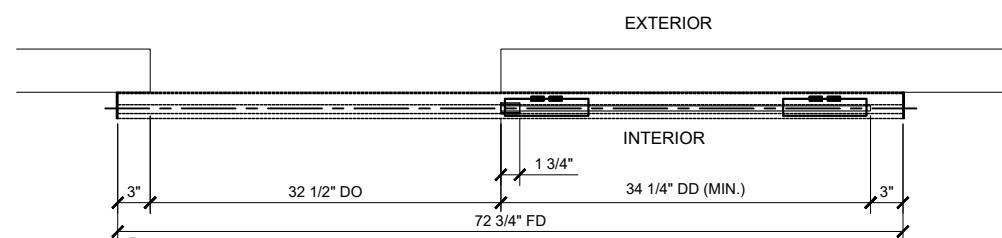

① CRL695 SLIDING DOOR ELEVATION

1 1/2"=1'-0"

② SLIDER SECTION

1 1/2"=1'-0"

③ CRL695 PLAN (CLOSED POSITION)

1 1/2"=1'-0"

④ CRL695 PLAN (OPEN POSITION)

1 1/2"=1'-0"