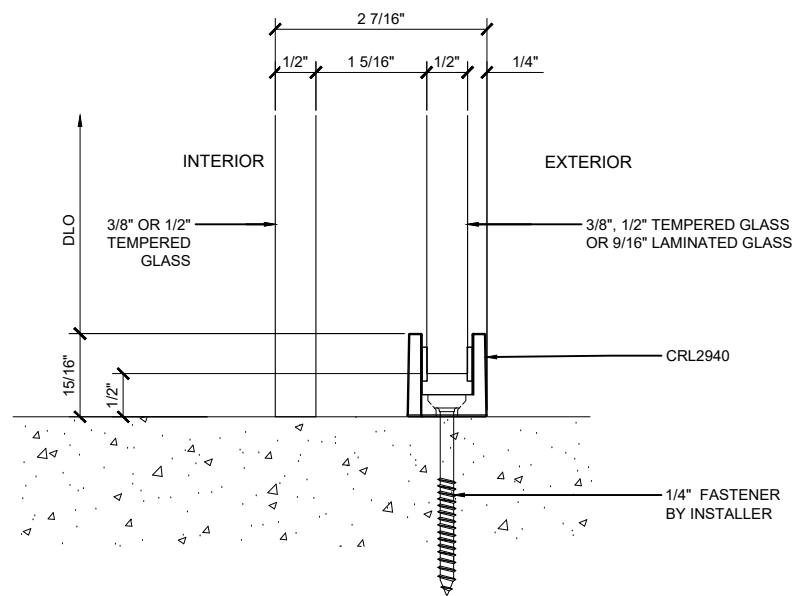

④ CRL6901, CRL6901BSA, CRL6951 & CRL6951BSA SILL DETAIL
ARCH REF: NONE 1'-0"=1'-0"

Revisions By:

CRL

2503 E. Vernon Avenue, Los Angeles, CA 90058-1887
PH (800)-421-6144 FX: 800-587-7501 www.crlaurence.com

Description:
CRL690/695 SERIES
TOP HUNG SINGLE TRACK
SLIDING DOOR
FOR 3/8" - 9/16" GLASS

Drawn By: RPD
Date: 09/19/23
Scale: AS NOTED
File Name:
CRL690_Top_Hung_Slid_Doors.dwg
Sheet