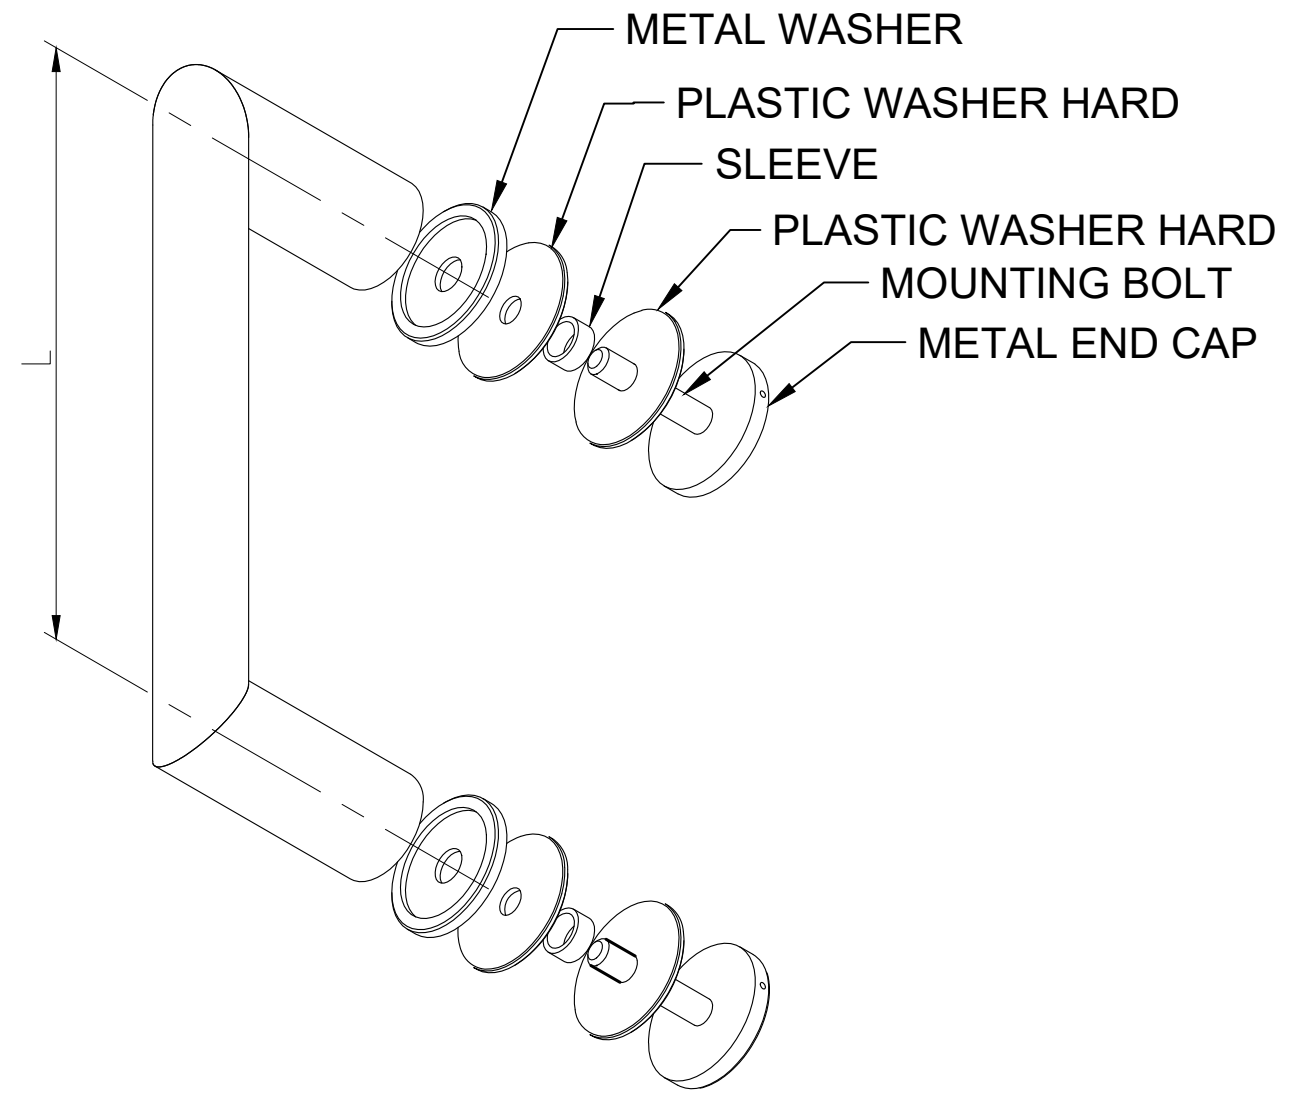

3/4" (25mm) Diameter Brass Tubing
 Glass Thickness Range: 1/4" to 1/2" (6mm to 12 mm)
 Hole Diameter Required: 1/2" (12mm) (2)

0R18CH	CHROME	18"
0R18BR	BRASS	18"
0R180RB	OIL RUBBED BRONZE	18"
0R18BN	BRUSHED NICKEL	18"
0R18PN	POLISHED NICKEL	18"
0R18SC	SATIN CHROME	18"
0R24CH	CHROME	24"
0R24BR	BRASS	24"
0R240RB	OIL RUBBED BRONZE	24"
0R24BN	BRUSHED NICKEL	24"
0R24PN	POLISHED NICKEL	24"
0R24SC	SATIN CHROME	24"

C.R. LAURENCE CO. ARCHITECTURAL PRODUCTS
 2503 E. Vernon Avenue, Los Angeles, C.A 90058-1897
 PH (800)-421-6144 FX: 800-587-7501 www.crlaurence.com

DESCRIPTION:
 CRL OR SERIES SINGLE OVAL/ ROUND TOWEL BAR
 PART #:
 SEE CHART

DATE: 11/7/2018
 SCALE: NTS
 DRAWN BY: VM