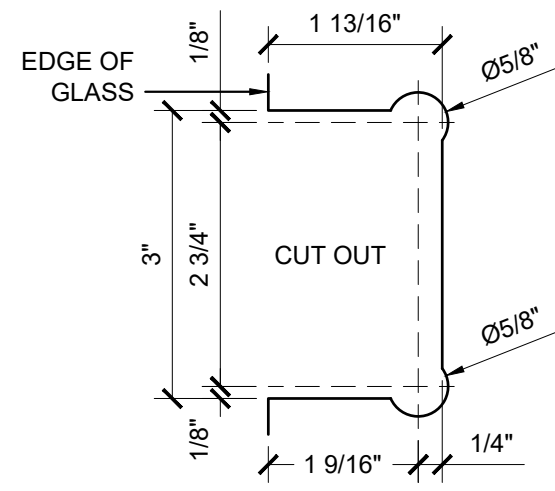

USE OF GASKETS

FOR 3/8" (10mm) GLASS: USE ONE THICK GASKET ON EACH SIDE
 FOR 1/2" (12mm) GLASS: USE ONE THIN GASKET ON EACH SIDE

GLASS FABRICATION TEMPLATE

CATALOG NUMBER	FINISH
COL337CH	CHROME
COL337MBL	MATTE BLACK
COL337BR	BRASS
COL337ORB	OIL RUBBED BRONZE
COL337ABC0	ANTIQUE BRUSHED COPPER
COL337ABL	ALL BLACK
COL337ABN	ANTIQUE BRUSHED NICKEL
COL337ABR	ANTIQUE BRASS
COL337ABRZ	ANTIQUE BRONZE
COL337AW	ALL WHITE
COL337BBRZ	BRUSHED BRONZE
COL337BC0	BRUSHED COPPER
COL337BL	BLACK W/ CHROME ACCENTS
COL337BN	BRUSHED NICKEL
COL337BSC	BRUSHED SATIN CHROME
COL337CBA	CHROME W/ BRASS ACCENTS
COL337GM	GUN METAL
COL337GB	GOLD PLATED
COL337PN	POLISHED NICKEL
COL337SB	SATIN BRASS
COL337SC	SATIN CHROME
COL337SN	SATIN NICKEL
COL337WC	WHITE W/ CHROME ACCENTS

COL337- CRL COLOGNE SERIES WALL MOUNT FULL BACK PLATE HINGE ADJ.

DATE: 11/29/17
 SCALE: 6"=1'-0"
 DRAWN BY: VM

DESCRIPTION: CRL COL337 —
 COLOGNE SERIES ADJUSTABLE
 WALL MOUNT FULL BACK PLATE HINGE

C.R.LAURENCE CO. ARCHITECTURAL PRODUCTS
 2503 E. Vernon Avenue, Los Angeles, C.A 90058-1897
 PH (800)-421-6144 FX: 800-587-7501 www.crlaurence.com