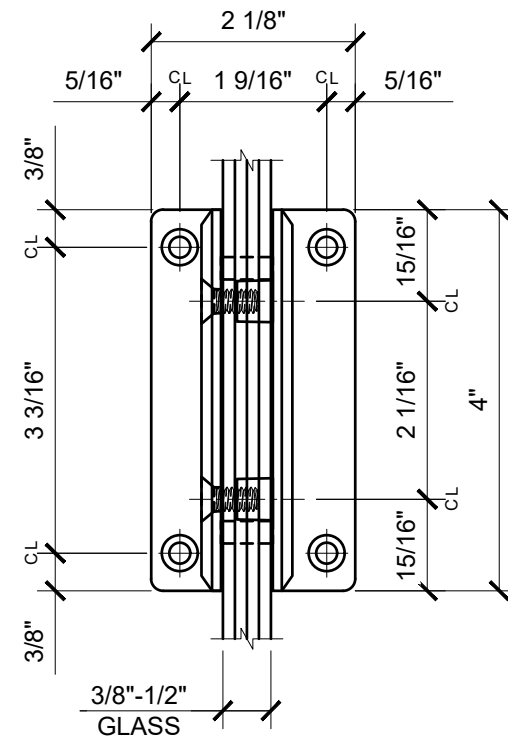

USE OF GASKETS

FOR 3/8" (10mm) GLASS: USE ONE THICK GASKET ON EACH SIDE
 FOR 1/2" (12mm) GLASS: USE ONE THIN GASKET ON EACH SIDE

GLASS FABRICATION TEMPLATE

CATALOG NUMBER	FINISH
COL337CH	CHROME
COL337MBL	MATTE BLACK
COL337BR	BRASS
COL337ORB	OIL RUBBED BRONZE
COL337ABC0	ANTIQUE BRUSHED COPPER
COL337ABL	ALL BLACK
COL337ABN	ANTIQUE BRUSHED NICKEL
COL337ABR	ANTIQUE BRASS
COL337ABRZ	ANTIQUE BRONZE
COL337AW	ALL WHITE
COL337BBRZ	BRUSHED BRONZE
COL337BC0	BRUSHED COPPER
COL337BL	BLACK W/ CHROME ACCENTS
COL337BN	BRUSHED NICKEL
COL337BSC	BRUSHED SATIN CHROME
COL337CBA	CHROME W/ BRASS ACCENTS
COL337GM	GUN METAL
COL337GB	GOLD PLATED
COL337PN	POLISHED NICKEL
COL337SB	SATIN BRASS
COL337SC	SATIN CHROME
COL337SN	SATIN NICKEL
COL337WC	WHITE W/ CHROME ACCENTS

COL337- CRL COLOGNE SERIES WALL MOUNT FULL BACK PLATE HINGE ADJ.

DATE: 11/29/17
 SCALE: 6"=1'-0"
 DRAWN BY: VM

DESCRIPTION: CRL COL337 —
 COLOGNE SERIES ADJUSTABLE
 WALL MOUNT FULL BACK PLATE HINGE

C.R.LAURENCE CO. ARCHITECTURAL PRODUCTS
 2503 E. Vernon Avenue, Los Angeles, C.A 90058-1897
 PH (800)-421-6144 FX: 800-587-7501 www.crlaurence.com