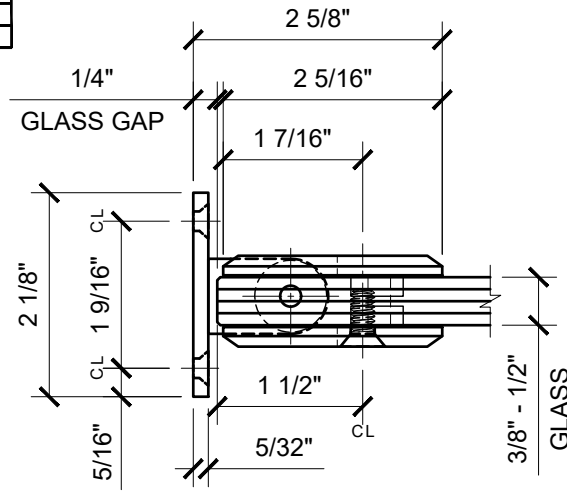

USE OF GASKETS

FOR 3/8" (10mm) GLASS: USE ONE THICK GASKET ON EACH SIDE
 FOR 1/2" (12mm) GLASS: USE ONE THIN GASKET ON EACH SIDE

GLASS FABRICATION TEMPLATE

CATALOG NUMBER	FINISH
COL337CH	CHROME
COL337MBL	MATTE BLACK
COL337BR	BRASS
COL337ORB	OIL RUBBED BRONZE
COL337ABC0	ANTIQUE BRUSHED COPPER
COL337ABL	ALL BLACK
COL337ABN	ANTIQUE BRUSHED NICKEL
COL337ABR	ANTIQUE BRASS
COL337ABRZ	ANTIQUE BRONZE
COL337AW	ALL WHITE
COL337BBRZ	BRUSHED BRONZE
COL337BC0	BRUSHED COPPER
COL337BL	BLACK W/ CHROME ACCENTS
COL337BN	BRUSHED NICKEL
COL337BSC	BRUSHED SATIN CHROME
COL337CBA	CHROME W/ BRASS ACCENTS
COL337GM	GUN METAL
COL337GB	GOLD PLATED
COL337PN	POLISHED NICKEL
COL337SB	SATIN BRASS
COL337SC	SATIN CHROME
COL337SN	SATIN NICKEL
COL337WC	WHITE W/ CHROME ACCENTS

COL337- CRL COLOGNE SERIES WALL MOUNT FULL BACK PLATE HINGE ADJ.

DATE: 11/29/17
 SCALE: 6"=1'-0"
 DRAWN BY: VM

DESCRIPTION: CRL COL337 —
 COLOGNE SERIES ADJUSTABLE
 WALL MOUNT FULL BACK PLATE HINGE

C.R.LAURENCE CO. ARCHITECTURAL PRODUCTS
 2503 E. Vernon Avenue, Los Angeles, C.A 90058-1897
 PH (800)-421-6144 FX: 800-587-7501 www.crlaurence.com