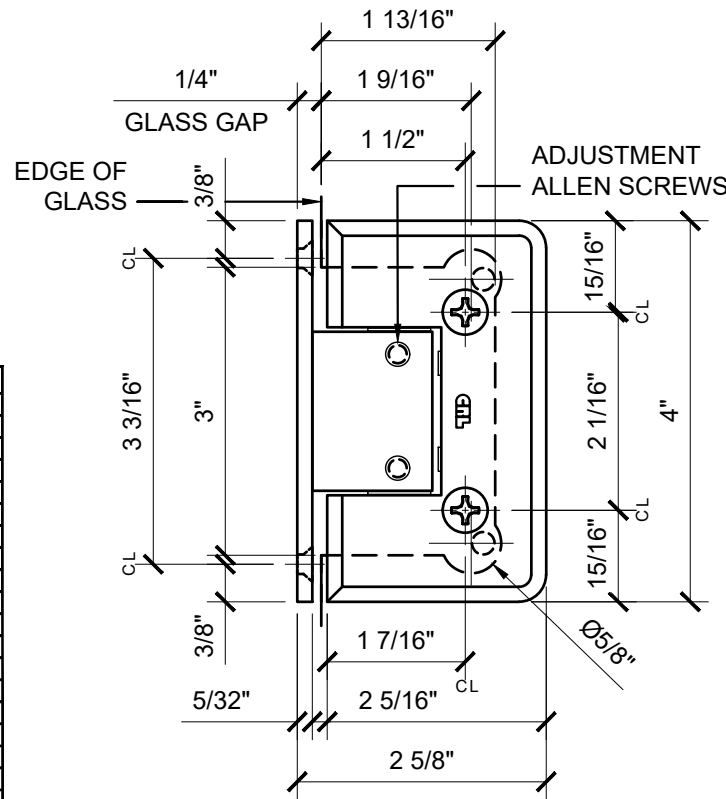

USE OF GASKETS

FOR 3/8" (10mm) GLASS: USE ONE THICK GASKET ON EACH SIDE
 FOR 1/2" (12mm) GLASS: USE ONE THIN GASKET ON EACH SIDE

GLASS FABRICATION TEMPLATE

CATALOG NUMBER	FINISH
COL337CH	CHROME
COL337MBL	MATTE BLACK
COL337BR	BRASS
COL337ORB	OIL RUBBED BRONZE
COL337ABC0	ANTIQUE BRUSHED COPPER
COL337ABL	ALL BLACK
COL337ABN	ANTIQUE BRUSHED NICKEL
COL337ABR	ANTIQUE BRASS
COL337ABRZ	ANTIQUE BRONZE
COL337AW	ALL WHITE
COL337BBRZ	BRUSHED BRONZE
COL337BC0	BRUSHED COPPER
COL337BL	BLACK W/ CHROME ACCENTS
COL337BN	BRUSHED NICKEL
COL337BSC	BRUSHED SATIN CHROME
COL337CBA	CHROME W/ BRASS ACCENTS
COL337GM	GUN METAL
COL337GB	GOLD PLATED
COL337PN	POLISHED NICKEL
COL337SB	SATIN BRASS
COL337SC	SATIN CHROME
COL337SN	SATIN NICKEL
COL337WC	WHITE W/ CHROME ACCENTS

COL337- CRL COLOGNE SERIES WALL MOUNT FULL BACK PLATE HINGE ADJ.

DATE: 11/29/17
 SCALE: 6"=1'-0"
 DRAWN BY: VM

DESCRIPTION: CRL COL337 —
 COLOGNE SERIES ADJUSTABLE
 WALL MOUNT FULL BACK PLATE HINGE

C.R.LAURENCE CO. ARCHITECTURAL PRODUCTS
 2503 E. Vernon Avenue, Los Angeles, C.A 90058-1897
 PH (800)-421-6144 FX: 800-587-7501 www.crlaurence.com