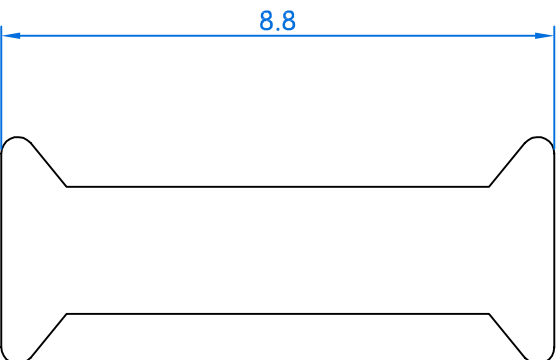

Notional overall thickness 3mm
(Including tape).

Actual
Size

8.8mm - EZCC88

DRAWING NUMBER : EZCC88		DRAWN BY:		DATE :	REV.	DESCRIPTION	DATE	INITIAL
TITLE :		CHECKED BY:		DATE :				
		SCALE : 8.1 1:1		REVISION :				
		MATERIAL :						
THIS DRAWING MAY NOT BE COPIED OR REPRODUCED BY ANY MEANS OR TRANSMITTED IN ANY FORM WITHOUT PRIOR PERMISSION				3rd ANGLE PROJECTION				