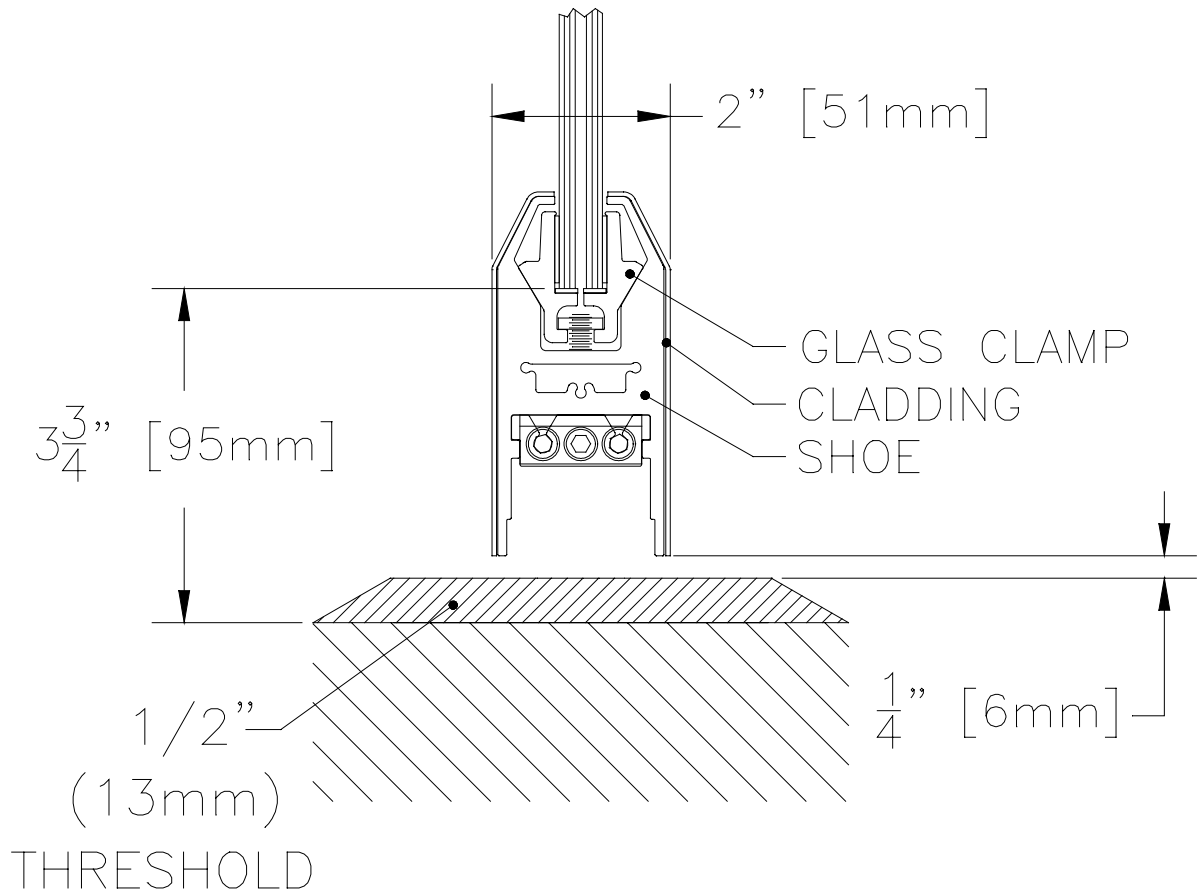

CLAD

4" TAPERED DOOR RAIL CLAD
WITH THRESHOLD

CLAD DOOR RAIL SYSTEM

C.R. Laurence Architectural Products

Phone Orders (800) 421-6144

Fax Orders (800) 262-3299

WWW.CRLAURENCE.COM

Patent Pending

4TDRCTH