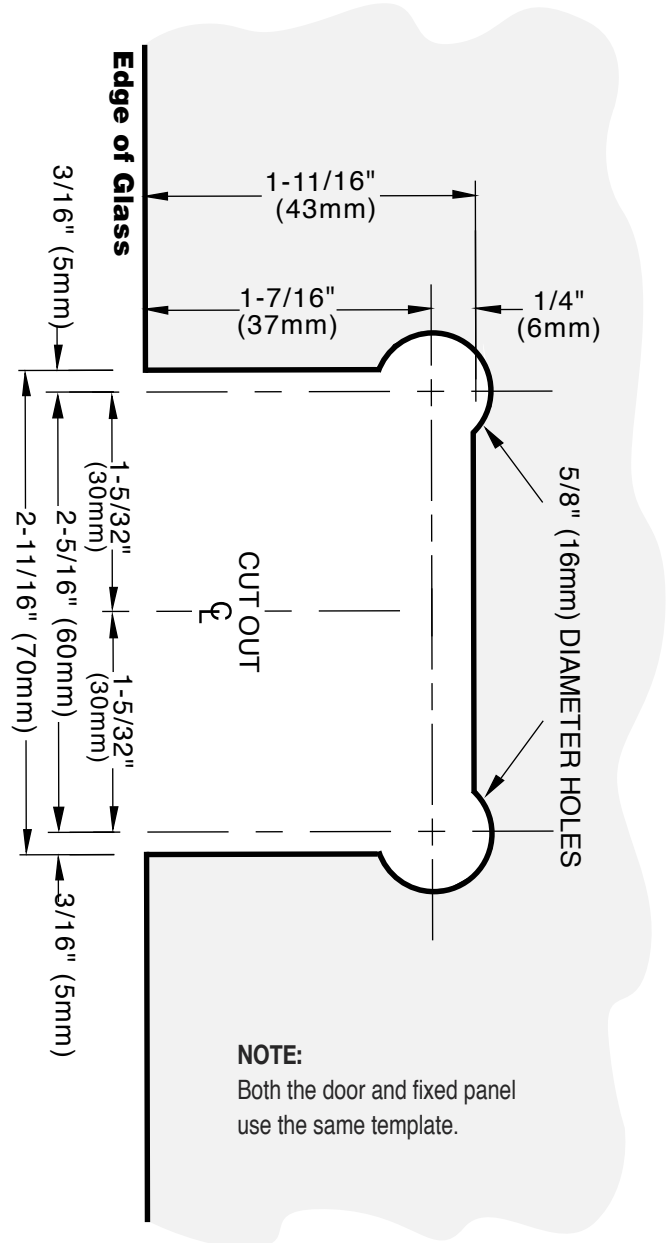

SHORIZON®

SWINGING GLASS DOOR LOCK WITH INDICATOR

L-LSW AND L-KSW

SWINGING GLASS DOOR LOCK WITH INDICATOR

L-LSL AND L-KSL

NOTE:

The minimum clearance between the door glass and the wall/panel is 1/8" (3 mm) and the maximum clearance is 1/2" (12 mm). The standard recommended clearance is 3/16" (5 mm).

NOTE:

Both the door and fixed panel use the same template.

NOTE: DRAWINGS NOT TO SCALE.

REVISION DATE 08/15

ushorizon.com

28539 INDUSTRY DRIVE, VALENCIA, CA 91355

Toll Free Phone: (877) 728-3874 Toll Free Fax: (888) 440-9567