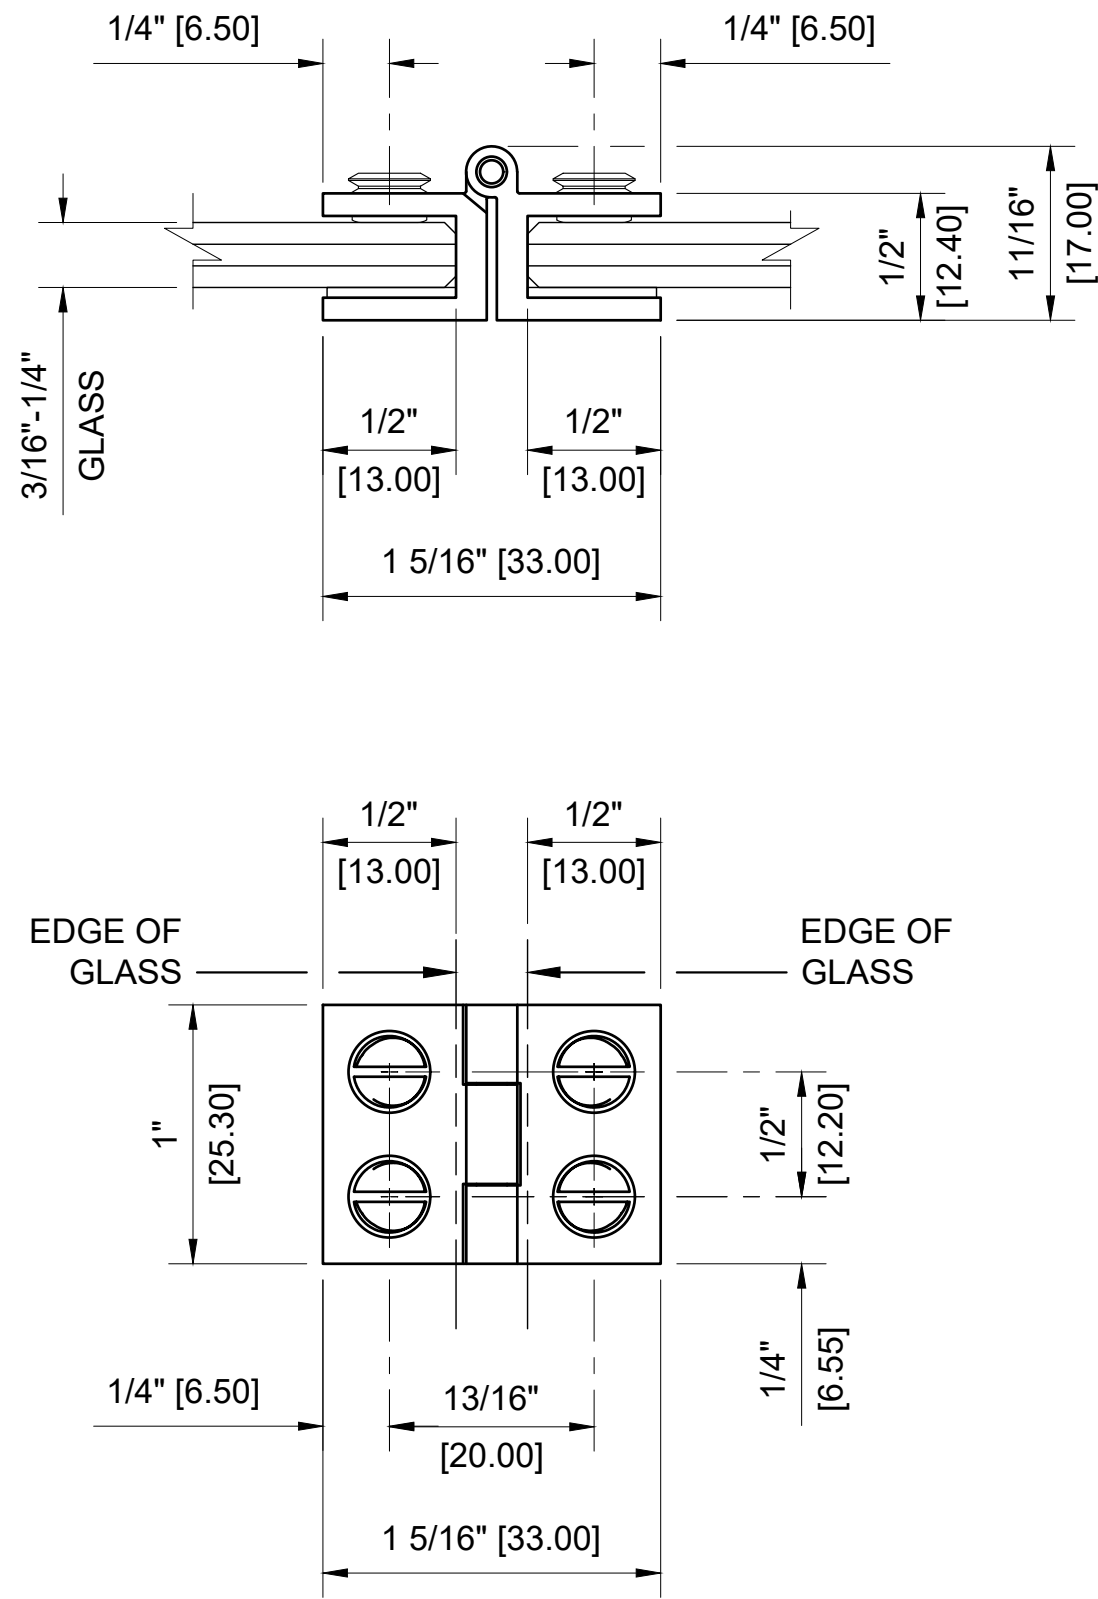

3/16" (5mm) GLASS:
 1/4" (6mm) GLASS:

CRL - EH180 MINI GLASS TO GLASS MOUNT SET SCREW INSWING HINGE FOR 3/16" - 1/4" GLASS

CRL. C.R. LAURENCE CO. ARCHITECTURAL PRODUCTS 2503 E. Vernon Avenue, Los Angeles, CA 90058-1897 PH (800)-421-6144 FX: 800-587-7501 www.crlaurence.com	DESCRIPTION: CRL - EH180 CHROME MINI GLASS TO GLASS MOUNT SET SCREW INSWING HINGE	DATE: 7-22-2020 SCALE: 1'-0"=1'-0" DRAWN BY: VM
---	--	---