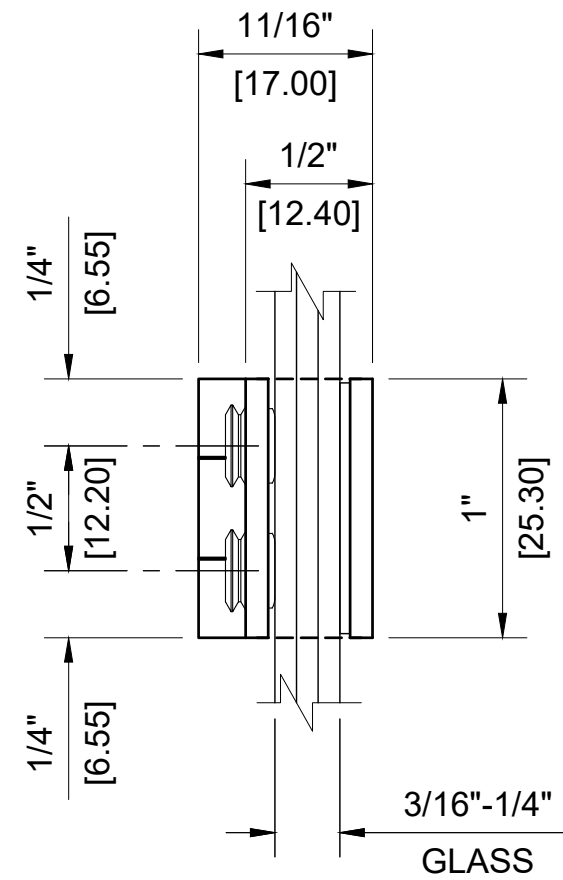

3/16" (5mm) GLASS:
 1/4" (6mm) GLASS:

CRL - EH180 MINI GLASS TO GLASS MOUNT SET SCREW INSWING HINGE FOR 3/16" - 1/4" GLASS

CRL. C.R. LAURENCE CO. ARCHITECTURAL PRODUCTS 2503 E. Vernon Avenue, Los Angeles, CA 90058-1897 PH (800)-421-6144 FX: 800-587-7501 www.crlaurence.com	DESCRIPTION: CRL - EH180 CHROME MINI GLASS TO GLASS MOUNT SET SCREW INSWING HINGE	DATE: 7-22-2020 SCALE: 1'-0"=1'-0" DRAWN BY: VM
---	--	---