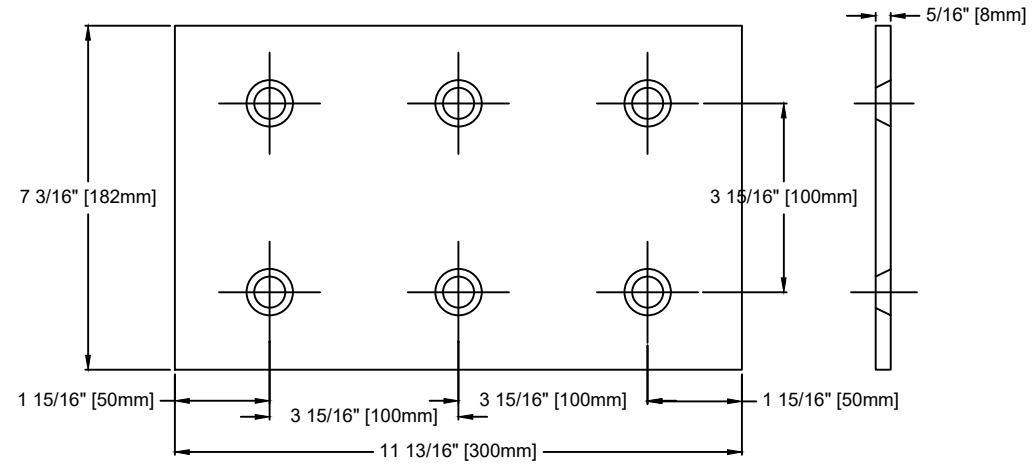

REV	DESCRIPTION	DATE	BY

  <b>ARCHITECTURAL PRODUCTS</b> PH: 800-421-6144 FX: 800-262-3299 WWW.CRLAURENCE.COM	DESCRIPTION:	CAT. NO:	DATE:
	CRL STAINLESS STEEL FIN SPLICE FITTING FOR 3/4" GLASS	FSF12BS/ FSF12PS	02-02-04
		FILE NAME:	SCALE:
	DRAWN BY: C.H	CHECKED BY:	SHT 1 OF 1