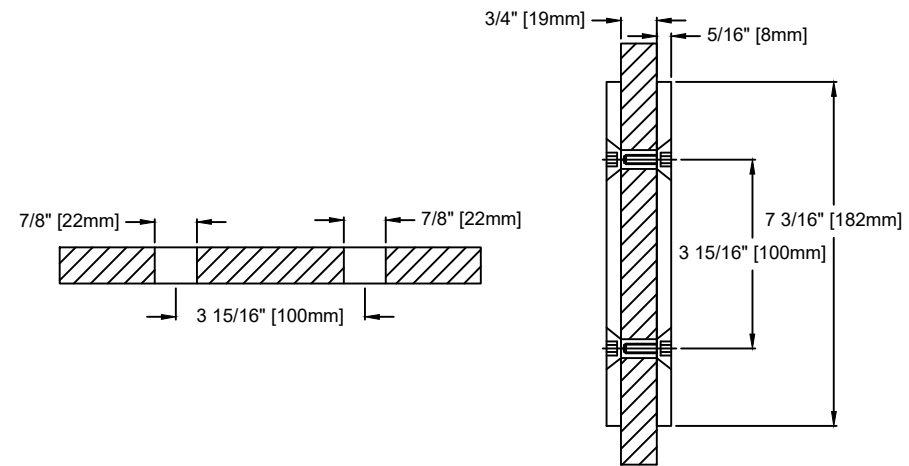

REV	DESCRIPTION	DATE	BY

  <b>ARCHITECTURAL PRODUCTS</b> PH: 800-421-6144 FX: 800-262-3299 WWW.CRLAURENCE.COM	DESCRIPTION:	CAT. NO:	DATE:
	CRL STAINLESS STEEL FIN SPLICE FITTING FOR 3/4" GLASS	FSF12BS/ FSF12PS	02-02-04
		FILE NAME:	SCALE:
	DRAWN BY: C.H	CHECKED BY:	SHT 1 OF 1