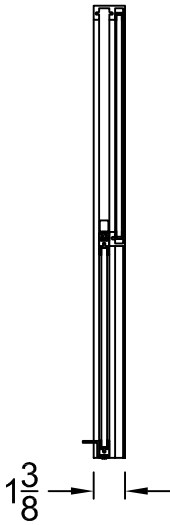

VERTICAL SLIDING SERVICE WINDOW

CL TRANSACTION HARDWARE

C.R. Laurence Architectural Products

Phone Orders (800) 421-6144

Fax Orders (800) 262-3299

WWW.CRLAURENCE.COM

Patent Pending