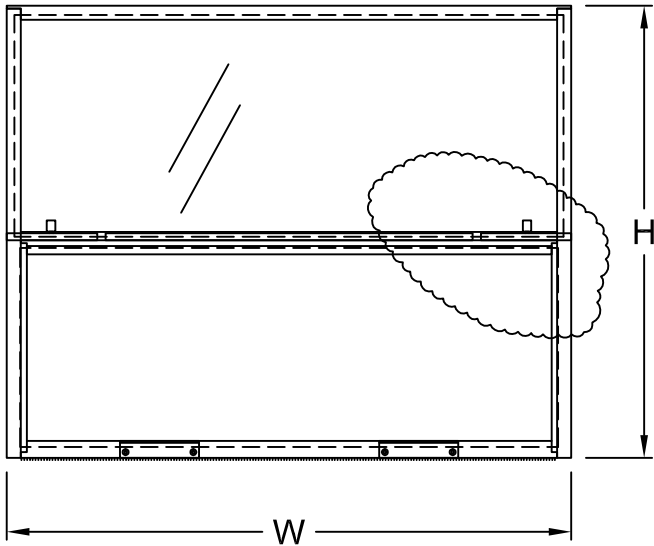

VERTICAL SLIDING SERVICE WINDOW

CL TRANSACTION HARDWARE

C.R. Laurence Architectural Products

Phone Orders (800) 421-6144

Fax Orders (800) 262-3299

WWW.CRLAURENCE.COM

Patent Pending