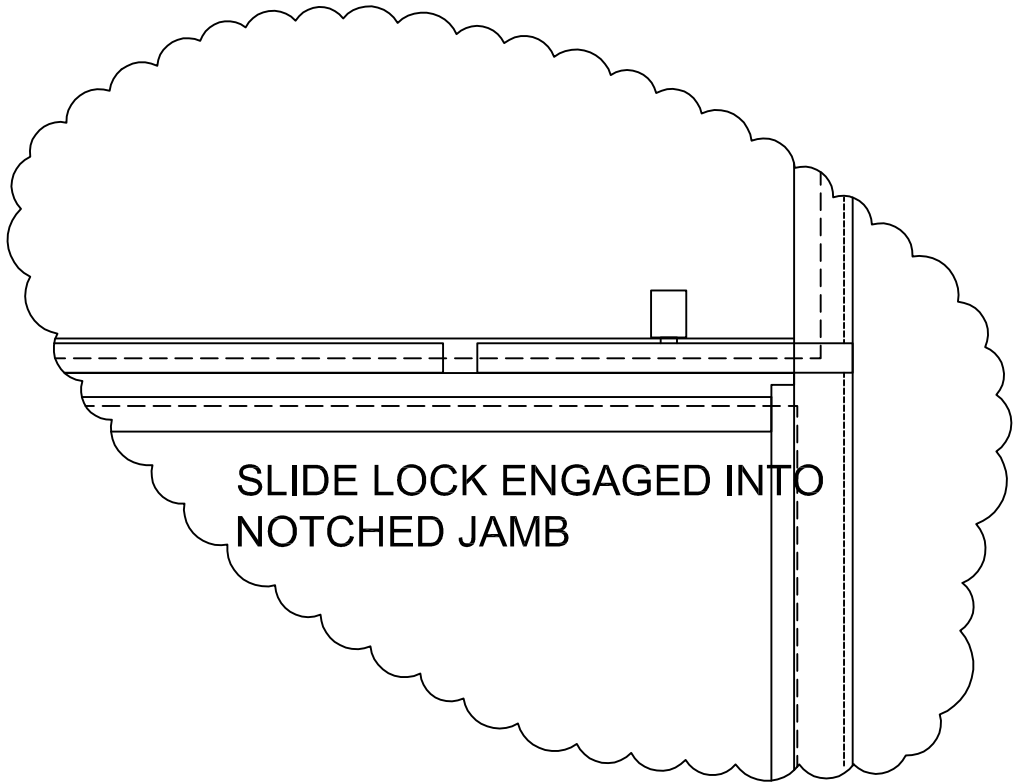

VERTICAL SLIDING SERVICE WINDOW

CL TRANSACTION HARDWARE

C.R. Laurence Architectural Products

Phone Orders (800) 421-6144

Fax Orders (800) 262-3299

WWW.CRLAURENCE.COM

Patent Pending