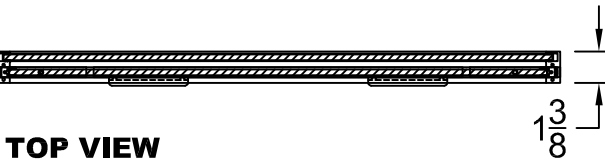

VERTICAL SLIDING SERVICE WINDOW

CL TRANSACTION HARDWARE

C.R. Laurence Architectural Products

Phone Orders (800) 421-6144

Fax Orders (800) 262-3299

WWW.CRLAURENCE.COM

Patent Pending