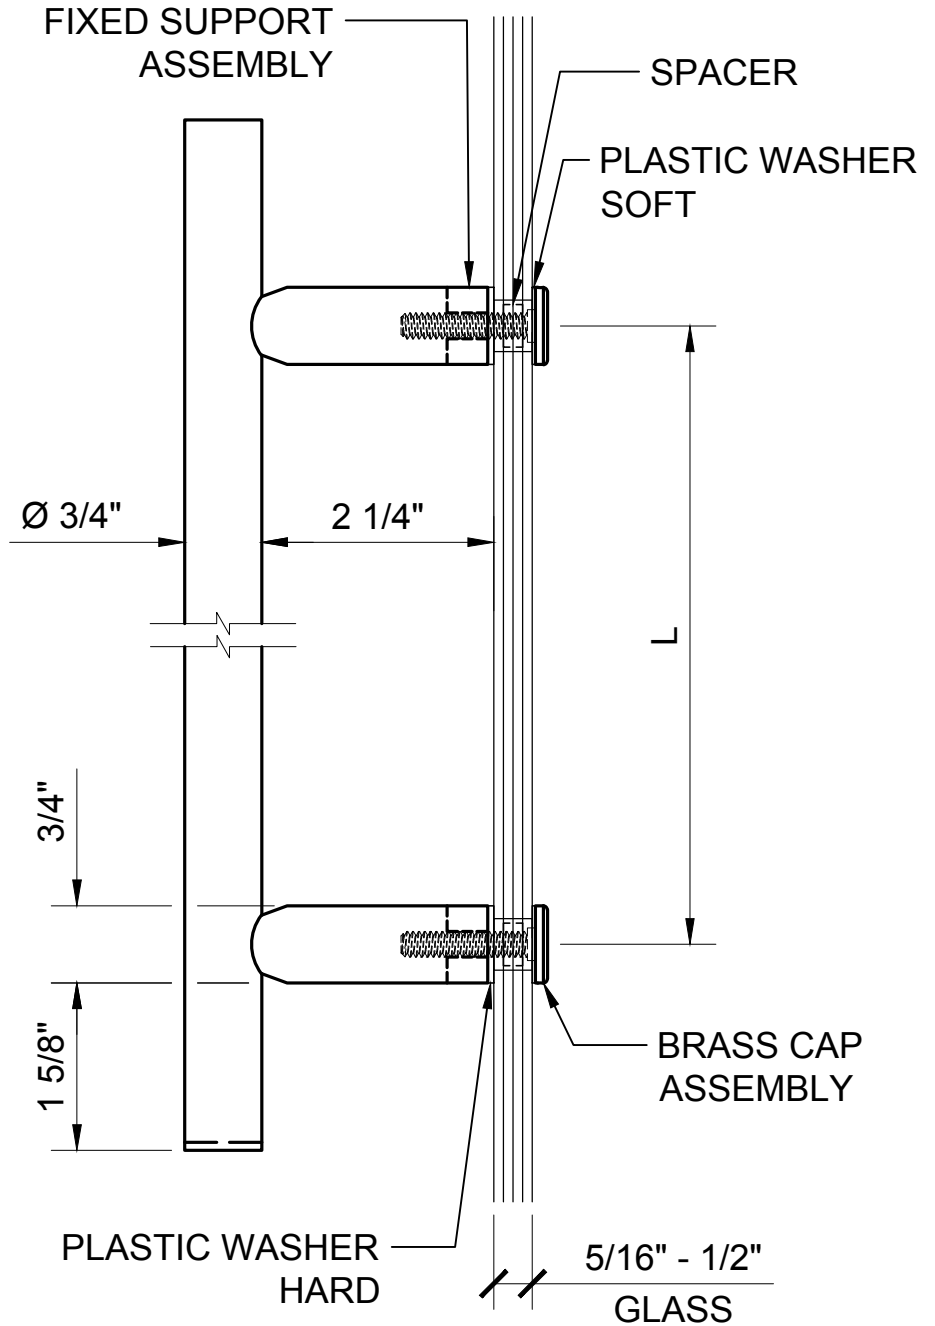

**3/4" (19mm) Diameter Brass Tubing**  
**Glass Thickness Range: 5/16" to 1/2" (8mm to 12 mm)**  
**Hole Diameter Required: 1/2" (12 mm) (2)**

PART NUMBER	FINISH	L
LTB180RB	OIL RUBBED BRONZE	18"
LTB18BN	BRUSHED NICKEL	18"
LTB18BR	BRASS	18"
LTB18CH	CHROME	18"
LTB18MBL	MATTE BLACK	18"
LTB18PN	POLISHED NICKEL	18"
LTB18SC	SATIN CHROME	18"

LTB240RB	OIL RUBBED BRONZE	24"
LTB24BN	BRUSHED NICKEL	24"
LTB24BR	BRASS	24"
LTB24CH	CHROME	24"
LTB24MBL	MATTE BLACK	24"
LTB24PN	POLISHED NICKEL	24"
LTB24SC	SATIN CHROME	24"

C.R.LAURENCE CO. ARCHITECTURAL PRODUCTS  
 2503 E. Vernon Avenue, Los Angeles, C.A 90058-1897  
 PH (800)-421-6144 FX: 800-587-7501 www.crlaurence.com

DESCRIPTION: CRL LADDER STYLE SINGLE TOWEL BAR  
 PART #: SEE CHART

DATE: 11/2/2018

SCALE: NTS

DRAWN BY: VM