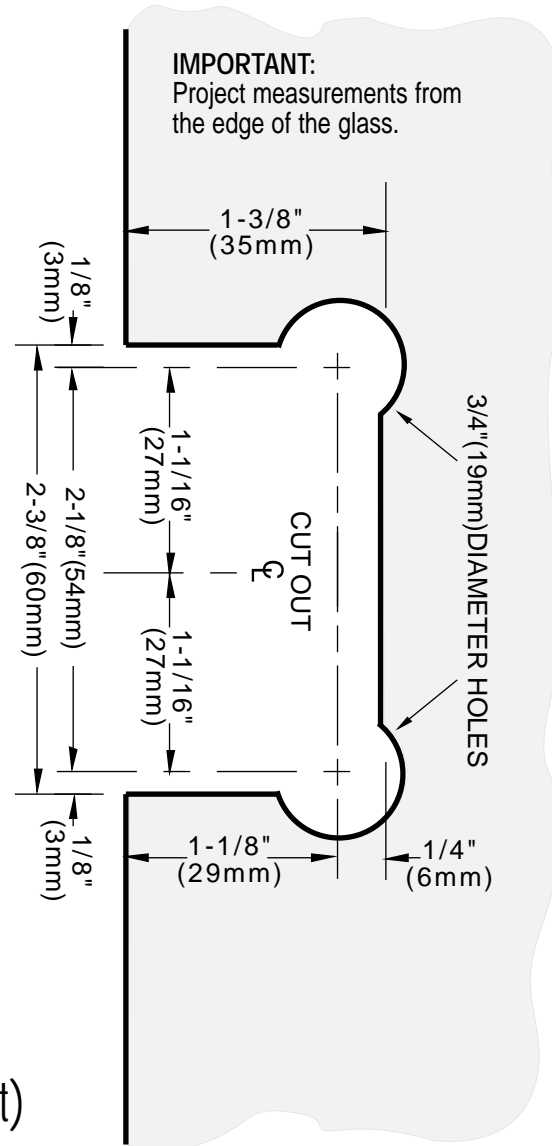

# MONACO

180° Glass-to-Glass Hinge (Door Swings 90° In and 90° Out)

CAT No. MON180