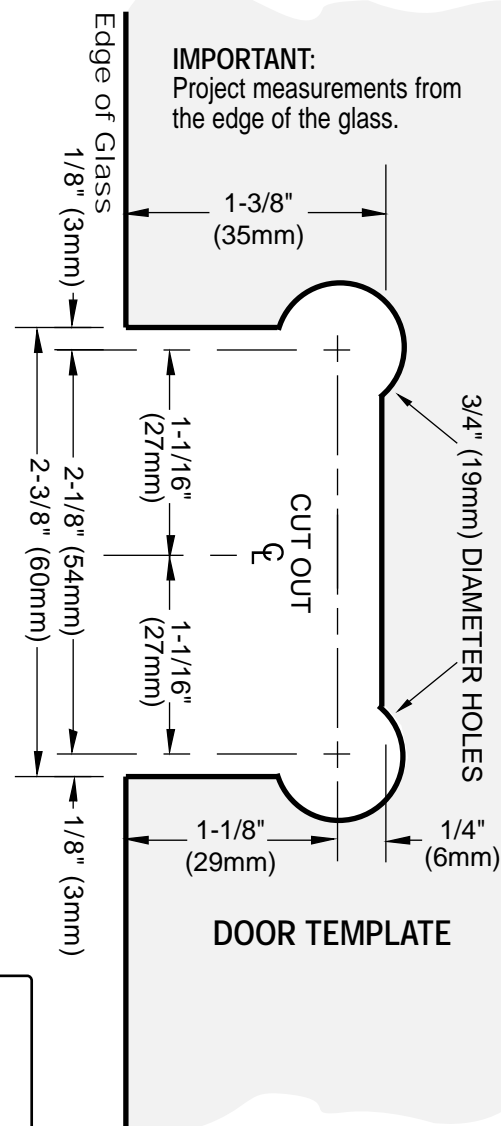

C.R. LAURENCE CO., INC.
PROFESSIONAL QUALITY

PETITE

90° Glass to Glass Hinge
 CAT No. PET090