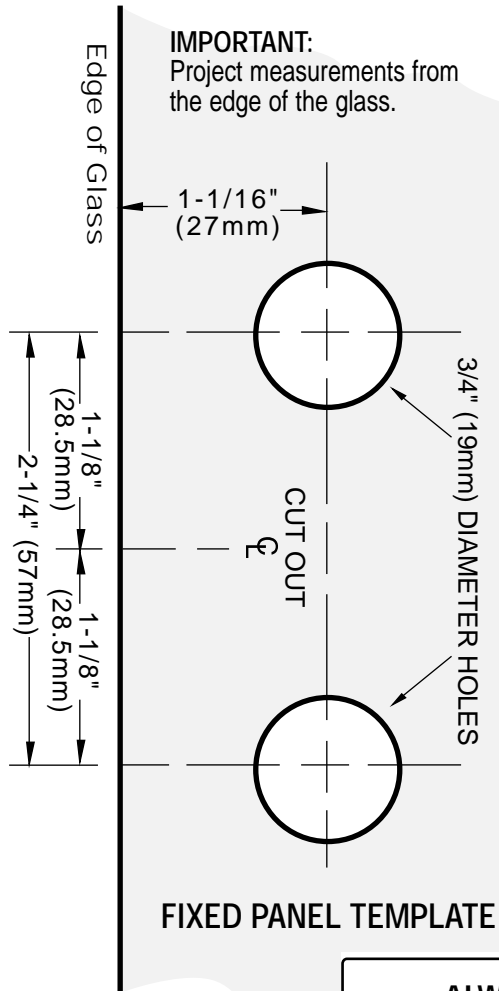

C.R. LAURENCE CO., INC.
PROFESSIONAL QUALITY

PETITE

90° Glass to Glass Hinge
 CAT No. PET090