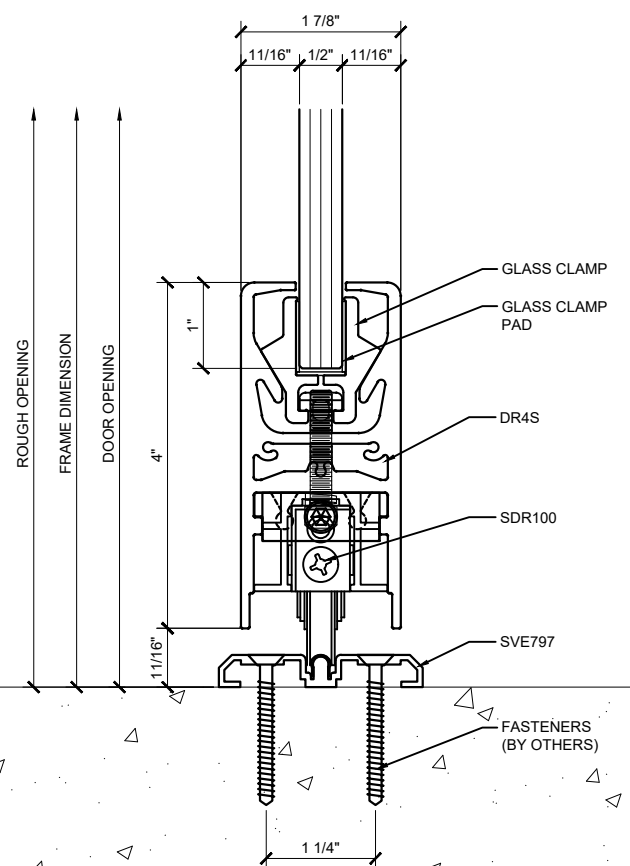

Sheet

2.03

① SECTION DETAIL @ HEAD

ARCH REF: NONE 1'-0"=1'-0"

③ SECTION DETAIL @ HEAD

ARCH REF: NONE 1'-0"=1'-0"

⑤ SECTION DETAIL @ HEAD

ARCH REF: NONE 1'-0"=1'-0"

② SECTION DETAIL @ BOTTOM RAIL

ARCH REF: NONE 1'-0"=1'-0"

④ SECTION DETAIL @ BOTTOM RAIL

ARCH REF: NONE 1'-0"=1'-0"

⑥ SECTION DETAIL @ BOTTOM RAIL

ARCH REF: NONE 1'-0"=1'-0"

Revisions By:

CRL