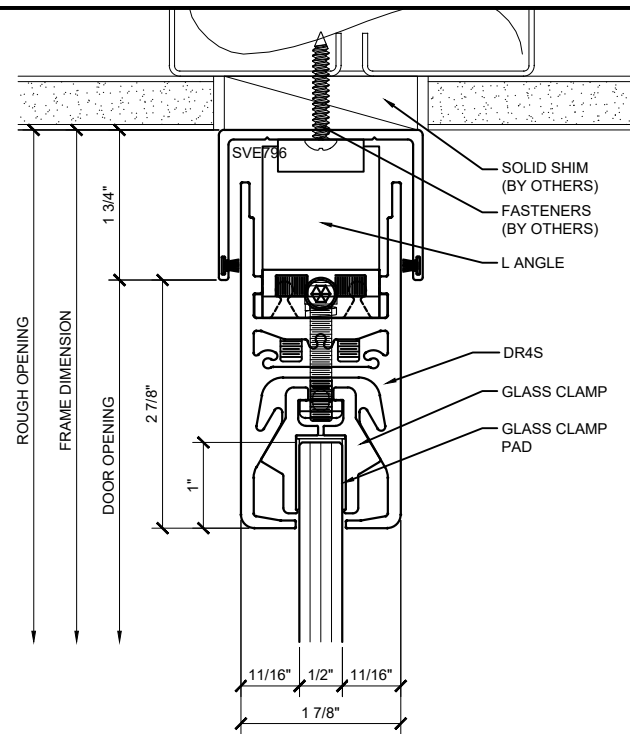

③ (4) / (6) SSR3E
ARCH REF: NONE 3/4"=1'-0"

④ (4) / (6) SSR4F
ARCH REF: NONE 3/4"=1'-0"

Revisions By:

Description:
CRL SDR & SSR
BOTTOM ROLLING
SLIDING DOOR SYSTEM
3/8" OR 1/2" GLASS

Drawn By:RS
Date: 03.06.19
Scale: AS NOTED
File Name:
SYS0114A_SDR SSR BTM ROLLING SLIDERS

Sheet

2.03

① SECTION DETAIL @ HEAD

ARCH REF: NONE 1'-0"=1'-0"

③ SECTION DETAIL @ HEAD

ARCH REF: NONE 1'-0"=1'-0"

⑤ SECTION DETAIL @ HEAD

ARCH REF: NONE 1'-0"=1'-0"