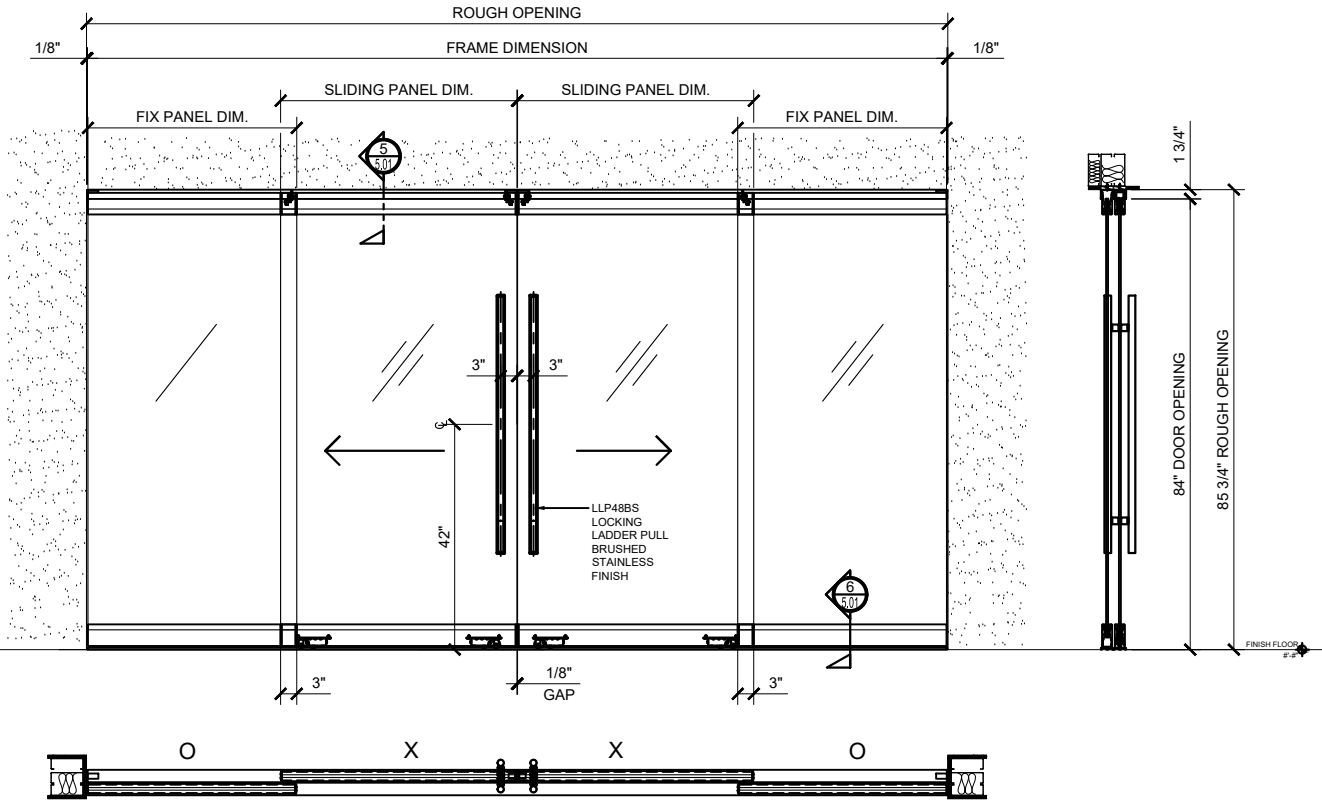

Description:
 CRL SDR & SSR
 BOTTOM ROLLING
 SLIDING DOOR SYSTEM
 3/8" OR 1/2" GLASS

Drawn By:RS
 Date: 03.06.19
 Scale: AS NOTED
 File Name:
 SYS0114A_SDR SSR BTM ROLLING SLIDERS

Sheet
2.02

① (4) / (6) SDR3E
 ARCH REF: NONE 3/4"=1'-0"