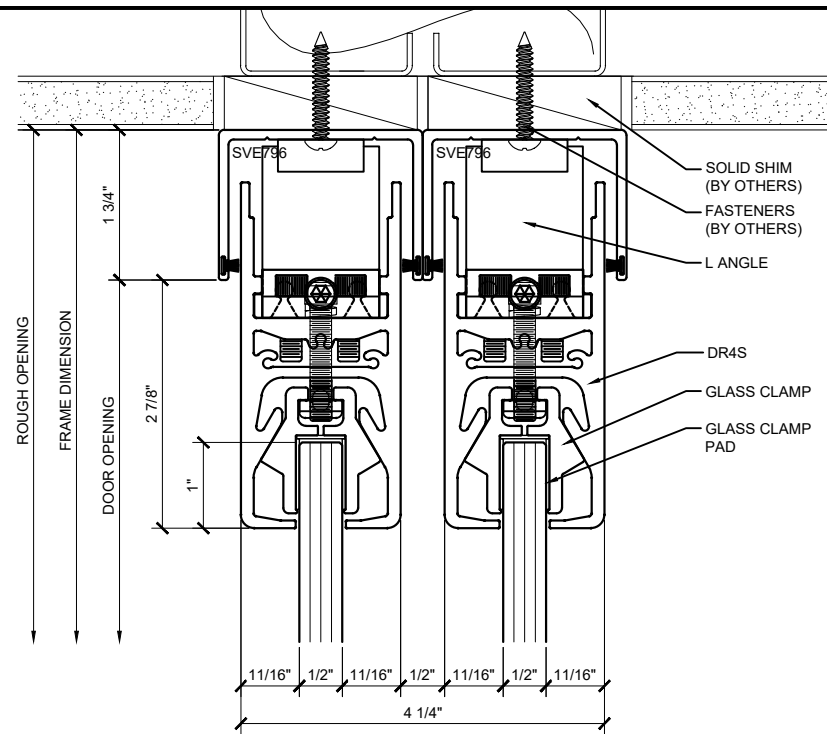

③ (4) / (6) SSR3E
ARCH REF: NONE 3/4"=1'-0"

④ (4) / (6) SSR4F
ARCH REF: NONE 3/4"=1'-0"

Revisions By:

Description:
CRL SDR & SSR
BOTTOM ROLLING
SLIDING DOOR SYSTEM
3/8" OR 1/2" GLASS

Drawn By:RS
Date: 03.06.19
Scale: AS NOTED
File Name:
SYS0114A_SDR SSR BTM ROLLING SLIDERS

Sheet

2.03

① SECTION DETAIL @ HEAD

ARCH REF: NONE 1'-0"=1'-0"

③ SECTION DETAIL @ HEAD

ARCH REF: NONE 1'-0"=1'-0"

⑤ SECTION DETAIL @ HEAD

ARCH REF: NONE 1'-0"=1'-0"

② SECTION DETAIL @ BOTTOM RAIL

ARCH REF: NONE 1'-0"=1'-0"

④ SECTION DETAIL @ BOTTOM RAIL

ARCH REF: NONE 1'-0"=1'-0"

⑥ SECTION DETAIL @ BOTTOM RAIL

ARCH REF: NONE 1'-0"=1'-0"

Revisions By:

CRL