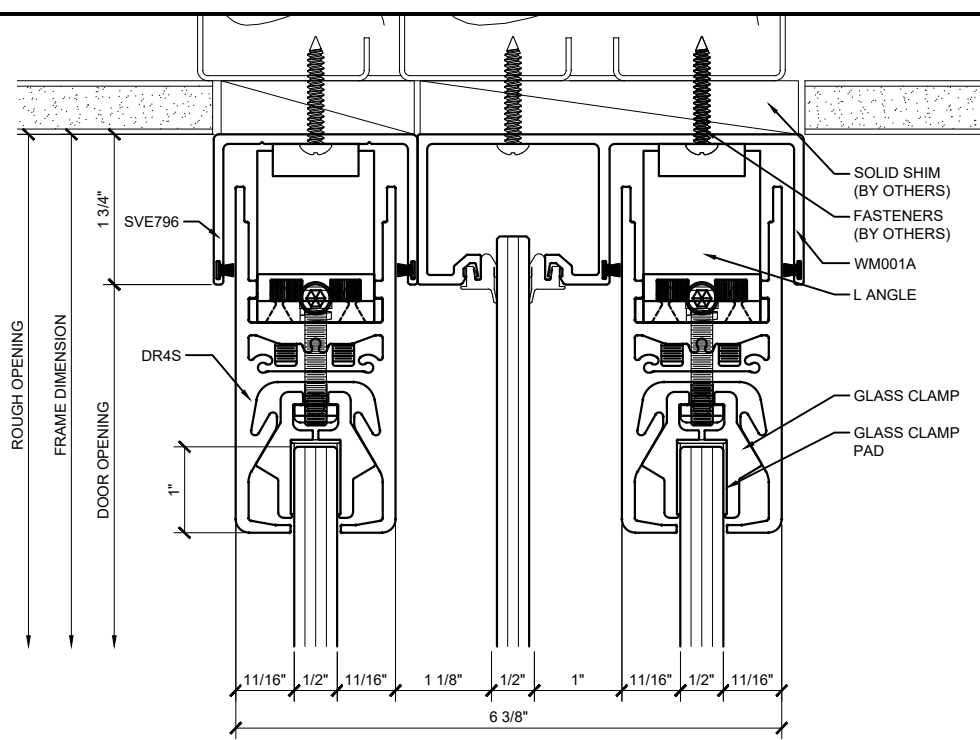

① SECTION DETAIL @ HEAD

ARCH REF: NONE

1'-0"=1'-0"

② SECTION DETAIL @ BOTTOM RAIL

ARCH REF: NONE

1'-0"=1'-0"

Revisions By:

① SECTION DETAIL @ HEAD

ARCH REF: NONE 1'-0"=1'-0"

③ SECTION DETAIL @ HEAD

ARCH REF: NONE 1'-0"=1'-0"

⑤ SECTION DETAIL @ HEAD

ARCH REF: NONE 1'-0"=1'-0"

② SECTION DETAIL @ BOTTOM RAIL

ARCH REF: NONE 1'-0"=1'-0"

④ SECTION DETAIL @ BOTTOM RAIL