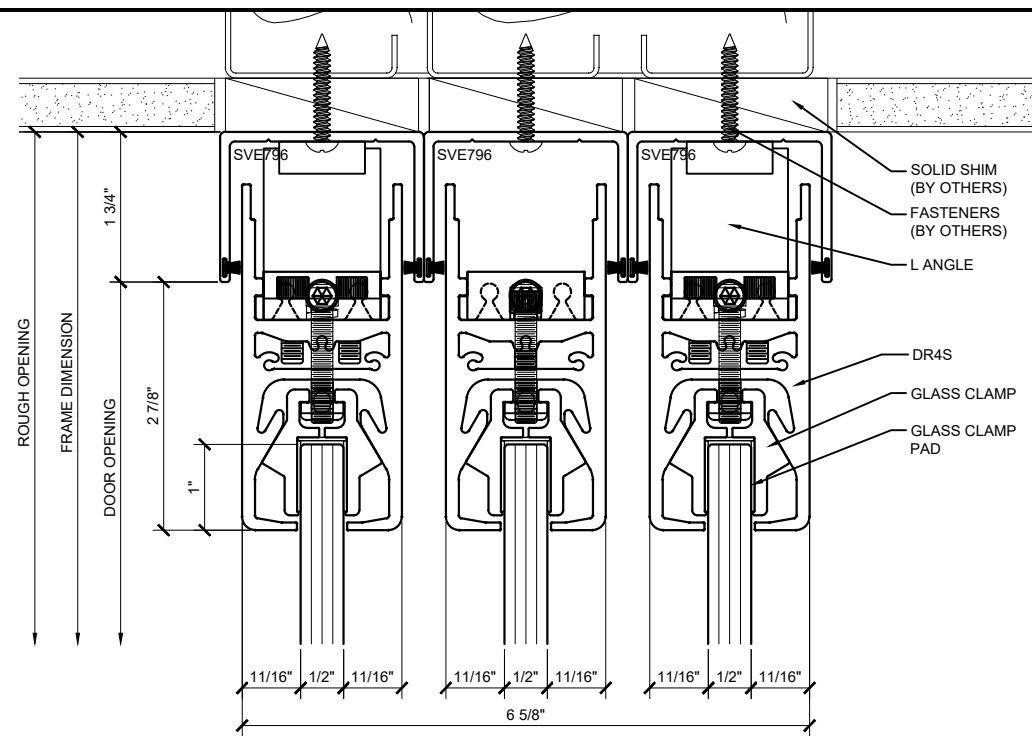

CRL SDR & SSR
BOTTOM ROLLING
SLIDING DOOR SYSTEM
3/8" OR 1/2" GLASS

Drawn By:RS

Date: 03.06.19

Scale: AS NOTED

File Name:

SYS0114A_SDR SSR BTM ROLLING SLIDERS

Sheet

5.02

① SECTION DETAIL @ HEAD

ARCH REF: NONE

1'-0"=1'-0"

② SECTION DETAIL @ BOTTOM RAIL

ARCH REF: NONE

1'-0"=1'-0"

Revisions By:

① SECTION DETAIL @ HEAD

ARCH REF: NONE 1'-0"=1'-0"

③ SECTION DETAIL @ HEAD

ARCH REF: NONE 1'-0"=1'-0"

⑤ SECTION DETAIL @ HEAD

ARCH REF: NONE 1'-0"=1'-0"

② SECTION DETAIL @ BOTTOM RAIL

ARCH REF: NONE 1'-0"=1'-0"

④ SECTION DETAIL @ BOTTOM RAIL