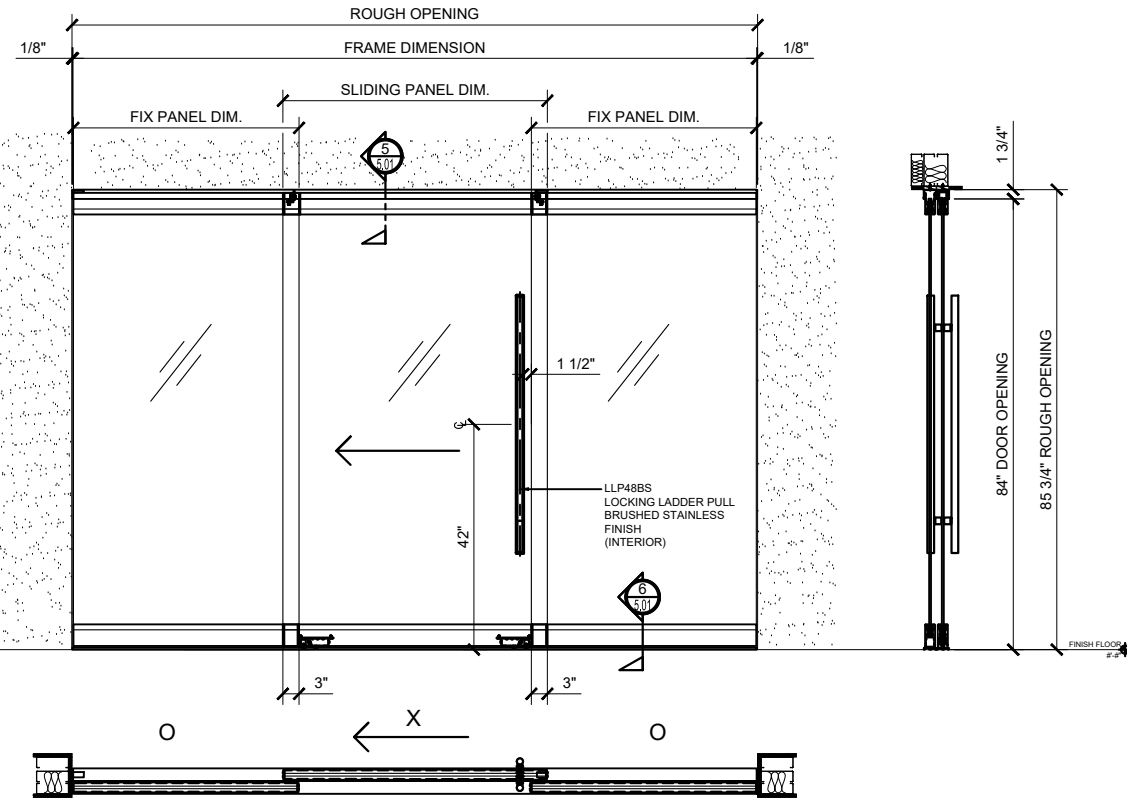

SYS0114A_SDR SSR BTM ROLLING SLIDERS

CRL BOTTOM ROLLING SLIDING DOOR SYSTEMS ~ MODEL SDR

Revisions By:

CRL

2503 E. Vernon Avenue, Los Angeles, CA 90058-1897
 PH (800)-421-6144 FX: 800-587-7501 www.crlaurence.com

Description:
 CRL SDR & SSR
 BOTTOM ROLLING
 SLIDING DOOR SYSTEM
 3/8" OR 1/2" GLASS

Drawn By:RS
 Date: 03.06.19
 Scale: AS NOTED
 File Name:
 SYS0114A_SDR SSR BTM ROLLING SLIDERS

Sheet
2.02

① (4) / (6) SDR3E
 ARCH REF: NONE 3/4"=1'-0"