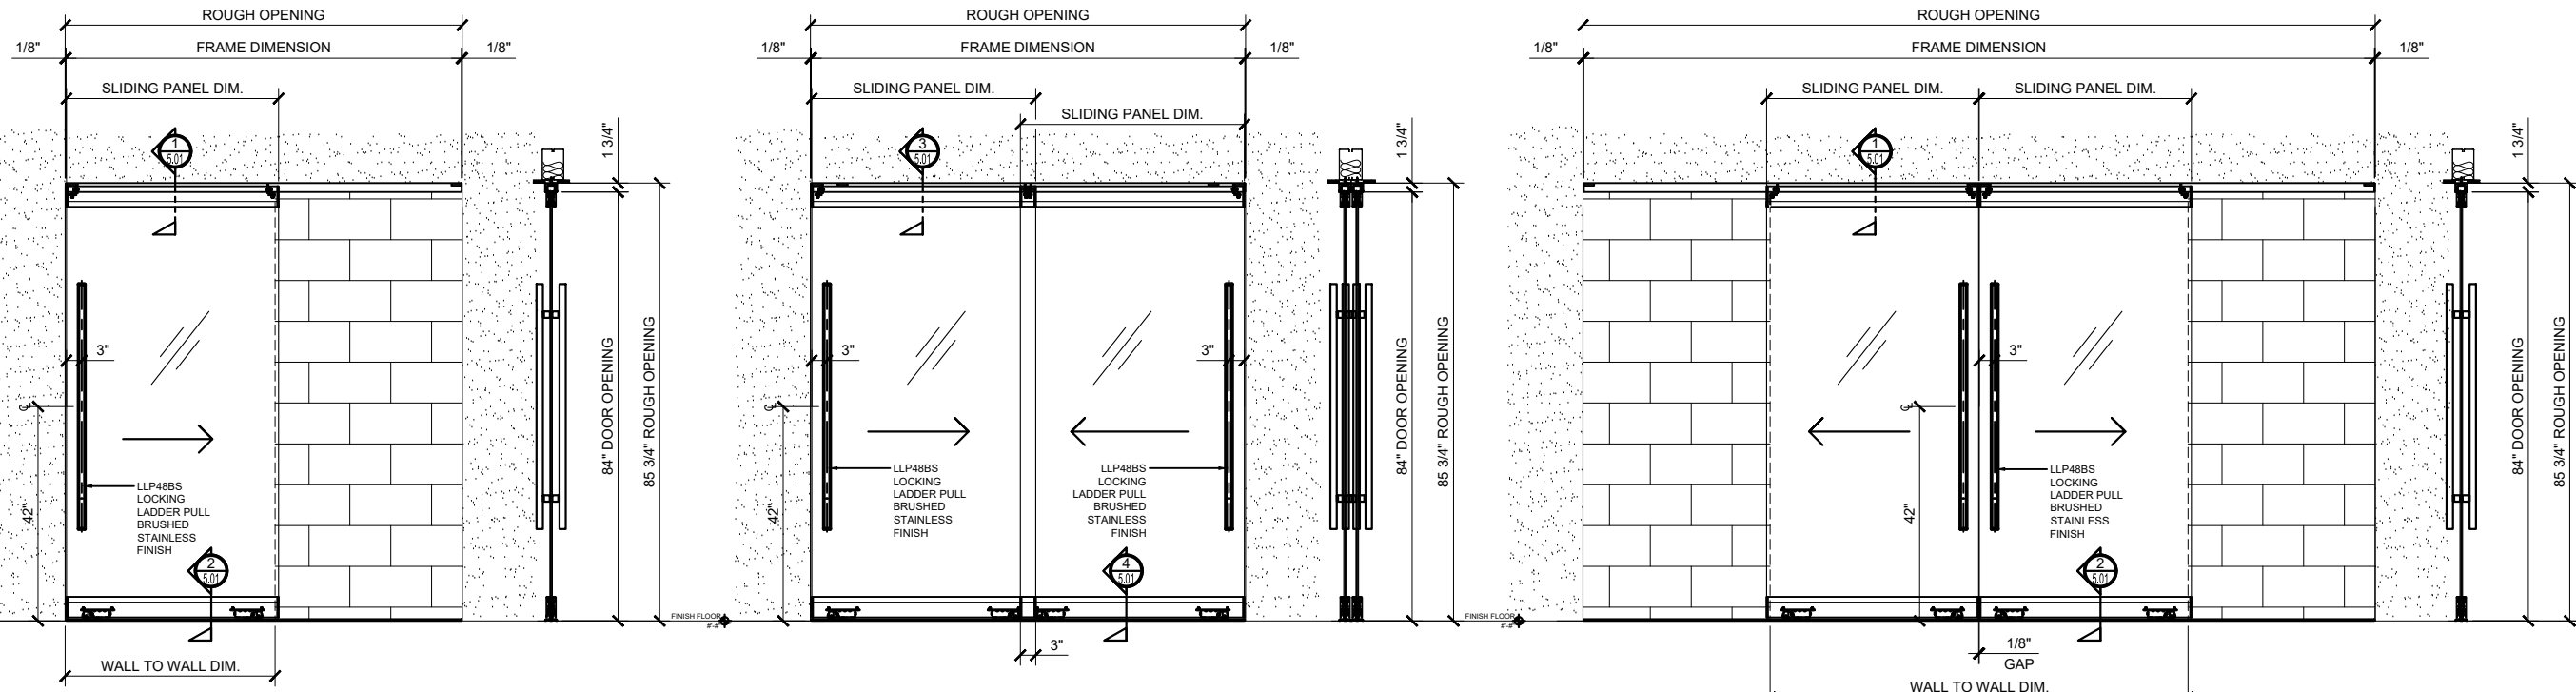

CRL BOTTOM ROLLING SLIDING DOOR SYSTEMS ~ MODEL SDR

① (4) / (6) SDR1A
ARCH REF: NONE 3/4"=1'-0"

② (4) / (6) SDR2B
ARCH REF: NONE 3/4"=1'-0"

③ (4) / (6) SDR21B
ARCH REF: NONE 3/4"=1'-0"

② (4) / (6) SDR2C
ARCH REF: NONE 3/4"=1'-0"