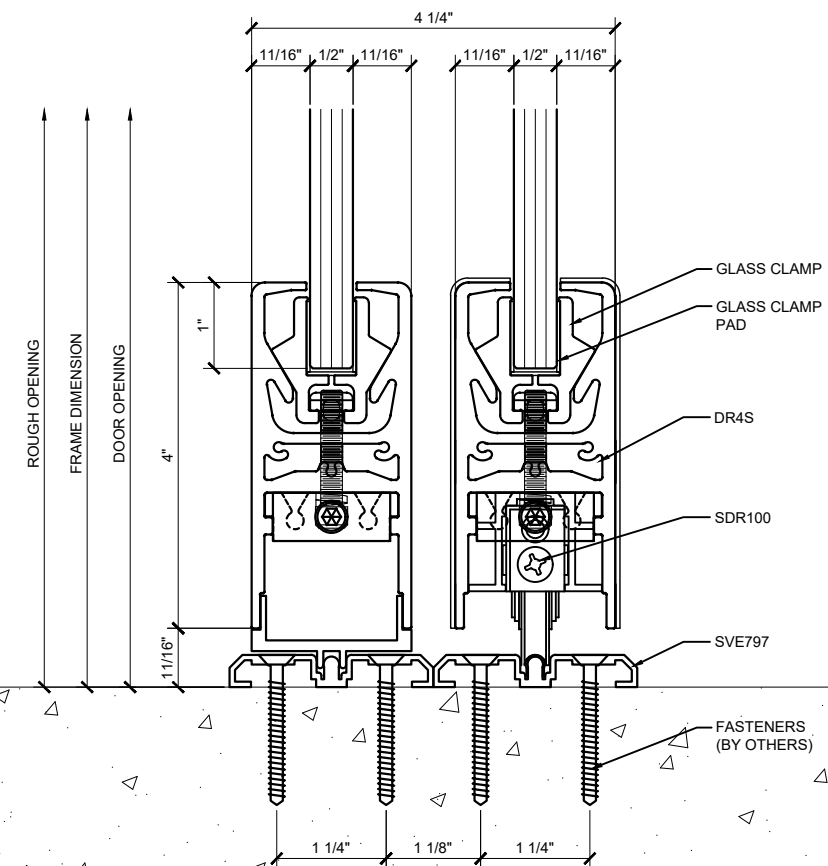

Sheet

2.03

① SECTION DETAIL @ HEAD

ARCH REF: NONE 1'-0"=1'-0"

③ SECTION DETAIL @ HEAD

ARCH REF: NONE 1'-0"=1'-0"

⑤ SECTION DETAIL @ HEAD

ARCH REF: NONE 1'-0"=1'-0"

② SECTION DETAIL @ BOTTOM RAIL

ARCH REF: NONE 1'-0"=1'-0"

④ SECTION DETAIL @ BOTTOM RAIL

ARCH REF: NONE 1'-0"=1'-0"

⑥ SECTION DETAIL @ BOTTOM RAIL

ARCH REF: NONE 1'-0"=1'-0"

Revisions By:

CRL