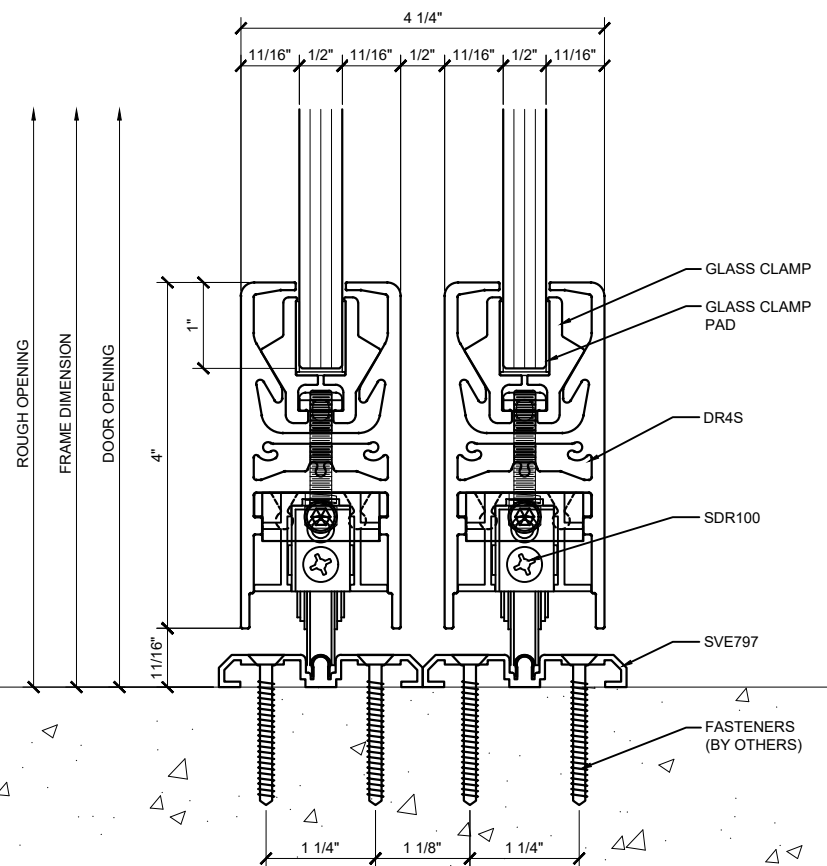

Sheet

2.03

① SECTION DETAIL @ HEAD

ARCH REF: NONE 1'-0"=1'-0"

③ SECTION DETAIL @ HEAD

ARCH REF: NONE 1'-0"=1'-0"

⑤ SECTION DETAIL @ HEAD

ARCH REF: NONE 1'-0"=1'-0"

② SECTION DETAIL @ BOTTOM RAIL

ARCH REF: NONE 1'-0"=1'-0"

④ SECTION DETAIL @ BOTTOM RAIL

ARCH REF: NONE 1'-0"=1'-0"

⑥ SECTION DETAIL @ BOTTOM RAIL

ARCH REF: NONE 1'-0"=1'-0"

Revisions By:

CRL