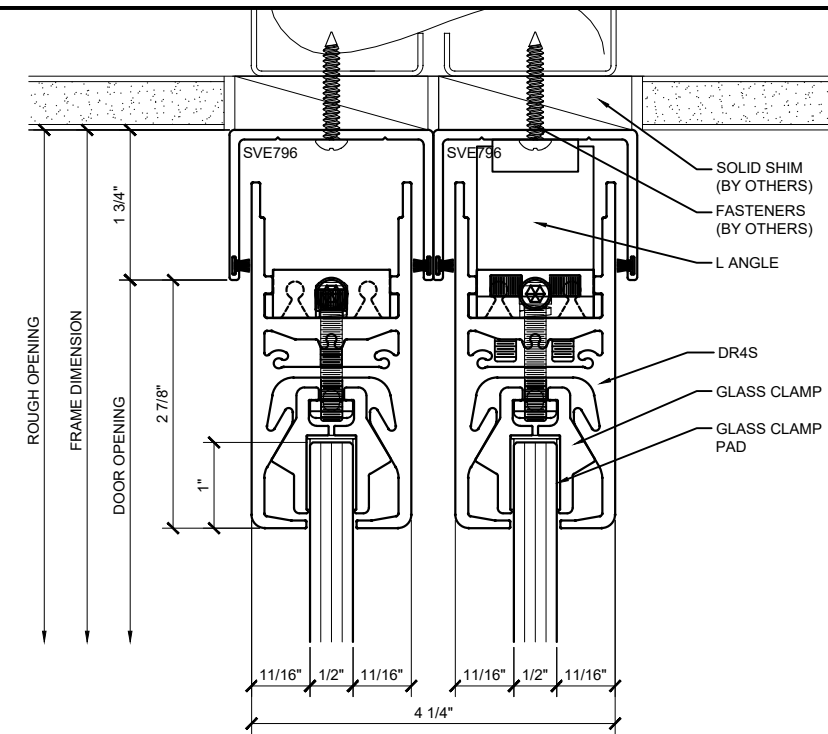

Sheet

2.03

① SECTION DETAIL @ HEAD

ARCH REF: NONE 1'-0"=1'-0"

③ SECTION DETAIL @ HEAD

ARCH REF: NONE 1'-0"=1'-0"

⑤ SECTION DETAIL @ HEAD

ARCH REF: NONE 1'-0"=1'-0"

② SECTION DETAIL @ BOTTOM RAIL

ARCH REF: NONE 1'-0"=1'-0"

④ SECTION DETAIL @ BOTTOM RAIL

ARCH REF: NONE 1'-0"=1'-0"

⑥ SECTION DETAIL @ BOTTOM RAIL

ARCH REF: NONE 1'-0"=1'-0"

Revisions By:

CRL