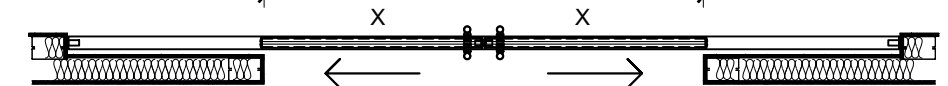

CRL BOTTOM ROLLING SLIDING DOOR SYSTEMS ~ MODEL SDR

① (4) / (6) SDR1A
ARCH REF: NONE 3/4"=1'-0"

② (4) / (6) SDR2B
ARCH REF: NONE 3/4"=1'-0"

③ (4) / (6) SDR21B
ARCH REF: NONE 3/4"=1'-0"

② (4) / (6) SDR2C
ARCH REF: NONE 3/4"=1'-0"