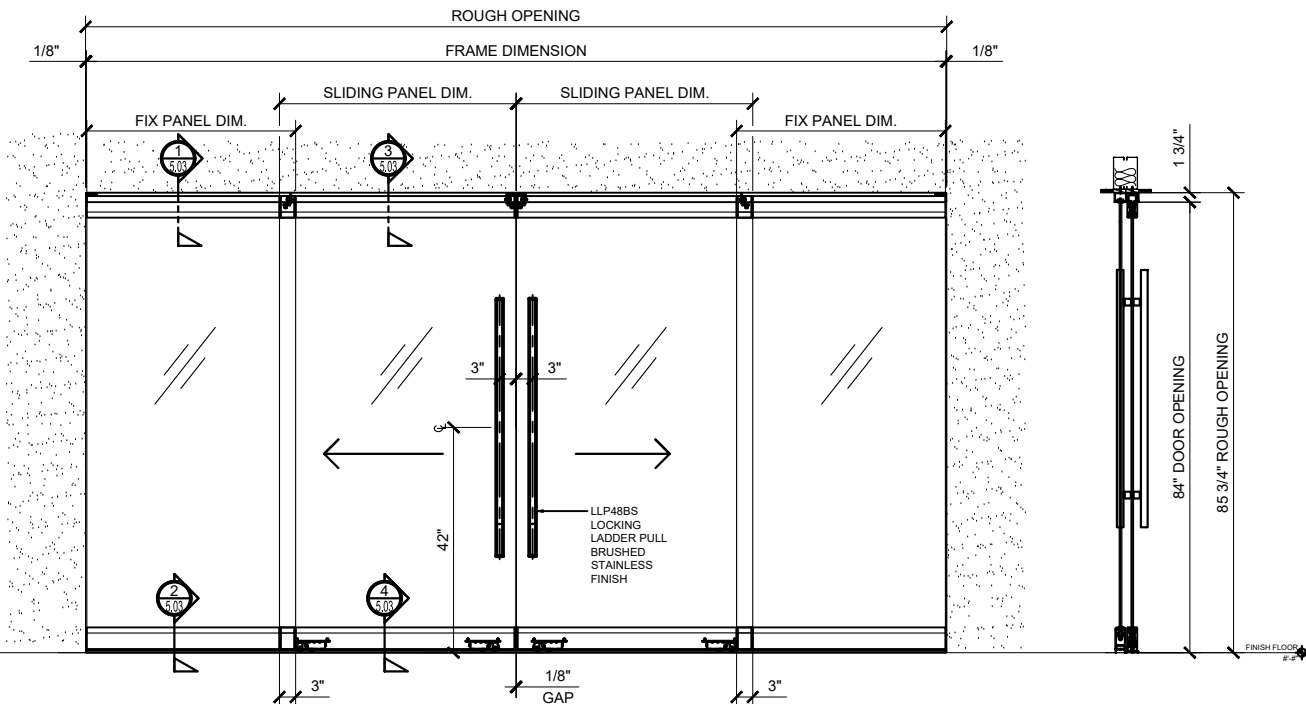

Revisions By:

Description:
CRL SDR & SSR
BOTTOM ROLLING
SLIDING DOOR SYSTEM
3/8" OR 1/2" GLASS

Drawn By:RS
Date: 03.06.19
Scale: AS NOTED
File Name:
SYS0114A_SDR SSR BTM ROLLING SLIDERS

Sheet

2.03