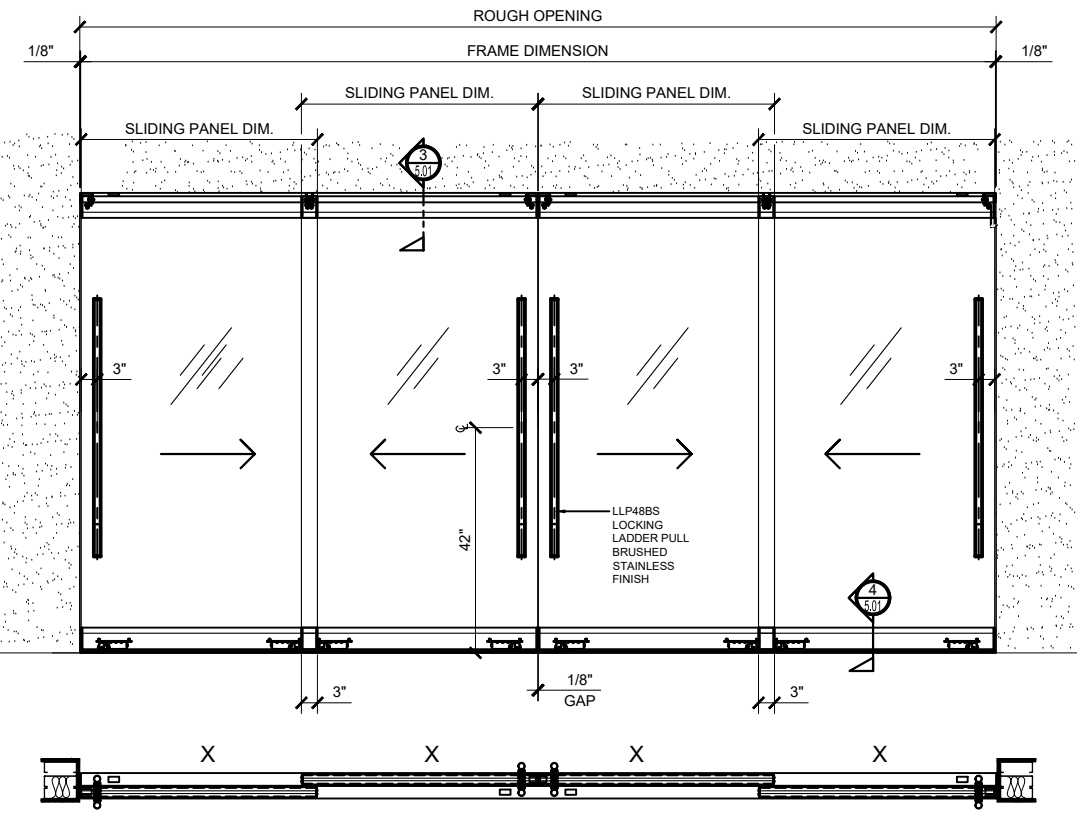

③ (4) / (6) SDR42F
ARCH REF: NONE 3/4"=1'-0"