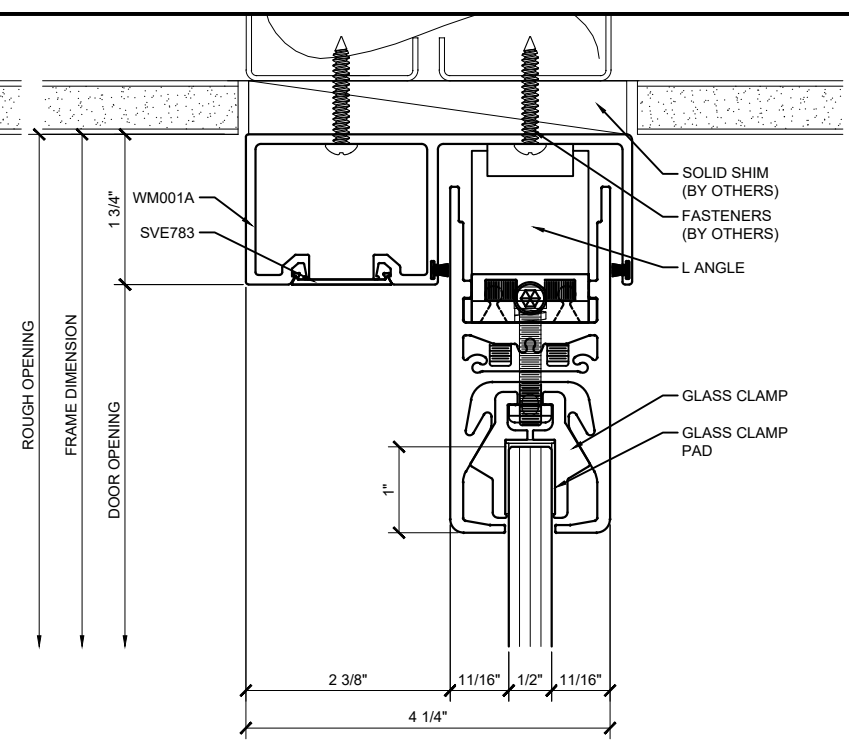

① SECTION DETAIL @ HEAD

ARCH REF: NONE

1'-0"=1'-0"

② SECTION DETAIL @ BOTTOM RAIL

ARCH REF: NONE

1'-0"=1'-0"

Revisions By:

① SECTION DETAIL @ HEAD

ARCH REF: NONE 1'-0"=1'-0"

③ SECTION DETAIL @ HEAD

ARCH REF: NONE 1'-0"=1'-0"

⑤ SECTION DETAIL @ HEAD

ARCH REF: NONE 1'-0"=1'-0"

② SECTION DETAIL @ BOTTOM RAIL

ARCH REF: NONE 1'-0"=1'-0"

④ SECTION DETAIL @ BOTTOM RAIL