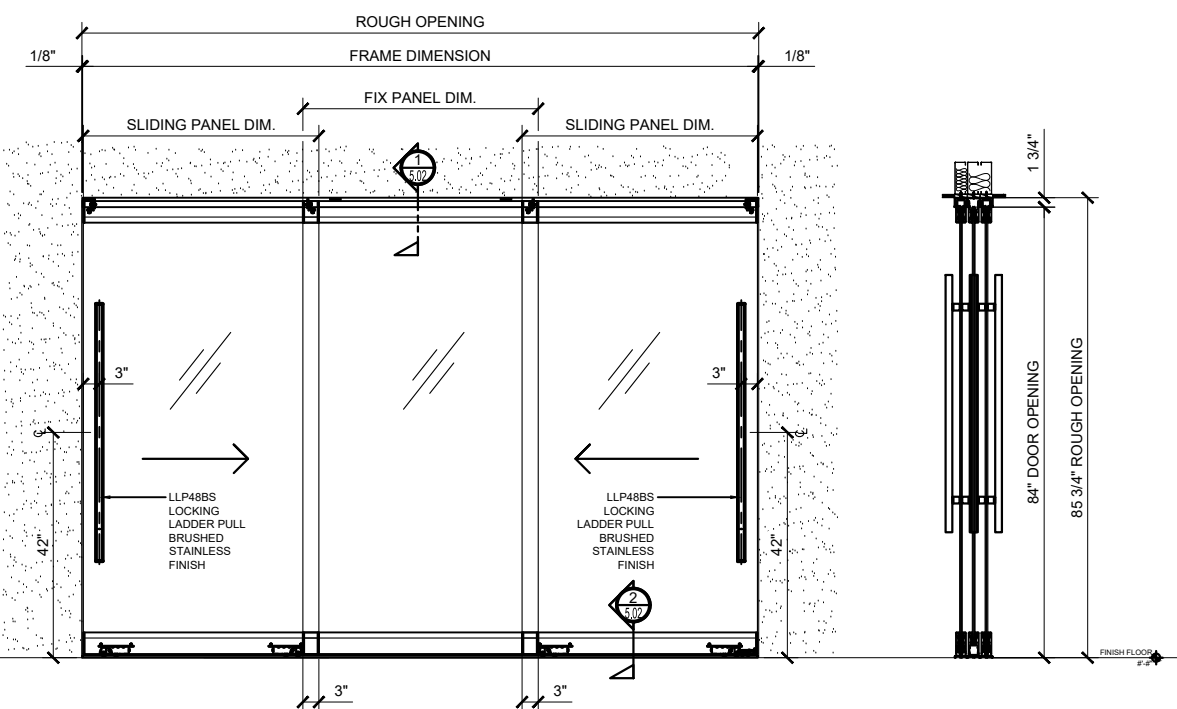

CRL BOTTOM ROLLING SLIDING DOOR SYSTEMS ~ MODEL SDR

① (4) / (6) SDR1A
ARCH REF: NONE 3/4"=1'-0"

② (4) / (6) SDR2B
ARCH REF: NONE 3/4"=1'-0"

③ (4) / (6) SDR21B
ARCH REF: NONE 3/4"=1'-0"

② (4) / (6) SDR2C
ARCH REF: NONE 3/4"=1'-0"