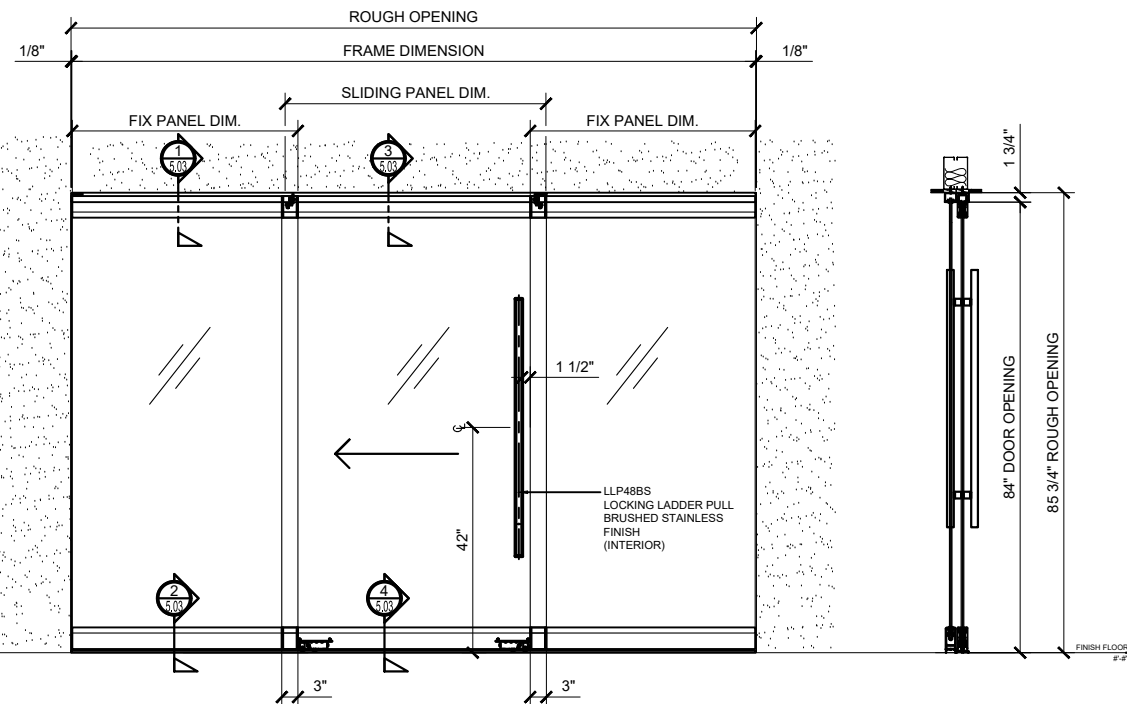

② (4) / (6) SDR4F
 ARCH REF: NONE 3/4"=1'-0"

③ (4) / (6) SDR42F
 ARCH REF: NONE 3/4"=1'-0"

CRL BOTTOM ROLLING SLIDING DOOR SYSTEMS ~ MODEL SSR

① (4) / (6) SSR2C
ARCH REF: NONE 3/4"=1'-0"

② (4) / (6) SSR3D
ARCH REF: NONE 3/4"=1'-0"