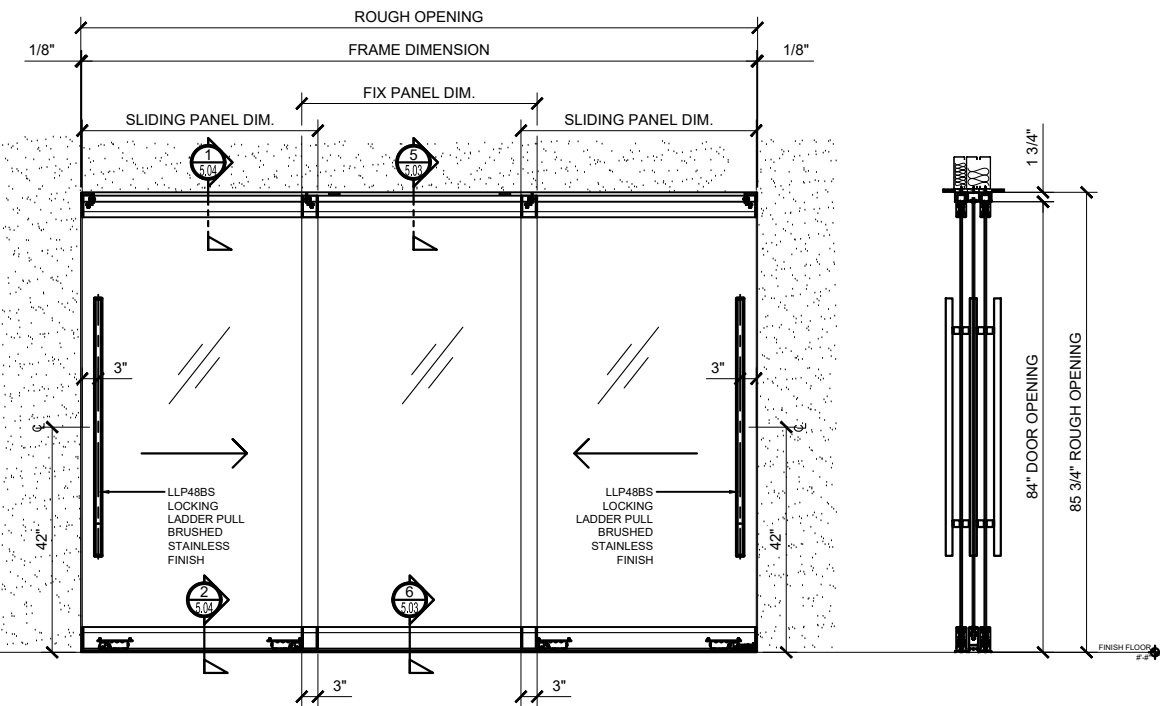

② (4) / (6) SDR4F
 ARCH REF: NONE 3/4"=1'-0"

③ (4) / (6) SDR42F
 ARCH REF: NONE 3/4"=1'-0"

CRL BOTTOM ROLLING SLIDING DOOR SYSTEMS ~ MODEL SSR

① (4) / (6) SSR2C
ARCH REF: NONE 3/4"=1'-0"

② (4) / (6) SSR3D
ARCH REF: NONE 3/4"=1'-0"