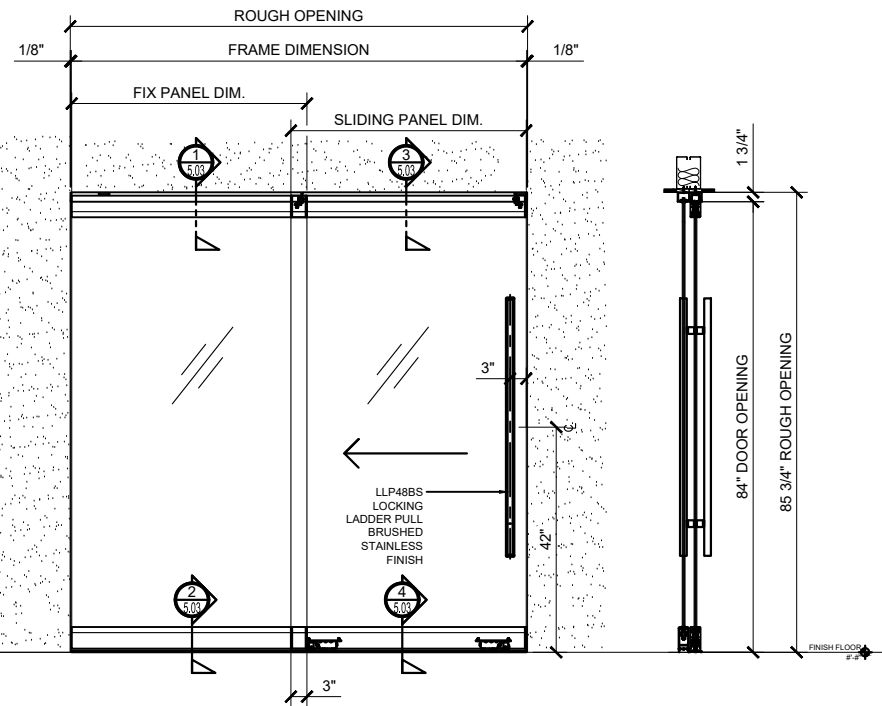

CRL BOTTOM ROLLING SLIDING DOOR SYSTEMS ~ MODEL SSR