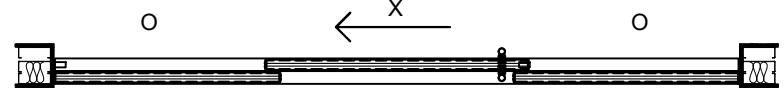

② (4) / (6) SDR4F
 ARCH REF: NONE 3/4"=1'-0"

③ (4) / (6) SDR42F
 ARCH REF: NONE 3/4"=1'-0"

CRL BOTTOM ROLLING SLIDING DOOR SYSTEMS ~ MODEL SSR

① (4) / (6) SSR2C
ARCH REF: NONE 3/4"=1'-0"

② (4) / (6) SSR3D
ARCH REF: NONE 3/4"=1'-0"