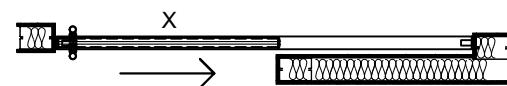

CRL BOTTOM ROLLING SLIDING DOOR SYSTEMS ~ MODEL SDR

① (4) / (6) SDR1A
ARCH REF: NONE 3/4"=1'-0"

② (4) / (6) SDR2B
ARCH REF: NONE 3/4"=1'-0"

③ (4) / (6) SDR21B
ARCH REF: NONE 3/4"=1'-0"

② (4) / (6) SDR2C
ARCH REF: NONE 3/4"=1'-0"