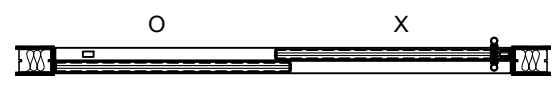

CRL BOTTOM ROLLING SLIDING DOOR SYSTEMS ~ MODEL SDR

① (4) / (6) SDR1A
ARCH REF: NONE 3/4"=1'-0"

② (4) / (6) SDR2B
ARCH REF: NONE 3/4"=1'-0"

③ (4) / (6) SDR21B
ARCH REF: NONE 3/4"=1'-0"

② (4) / (6) SDR2C
ARCH REF: NONE 3/4"=1'-0"