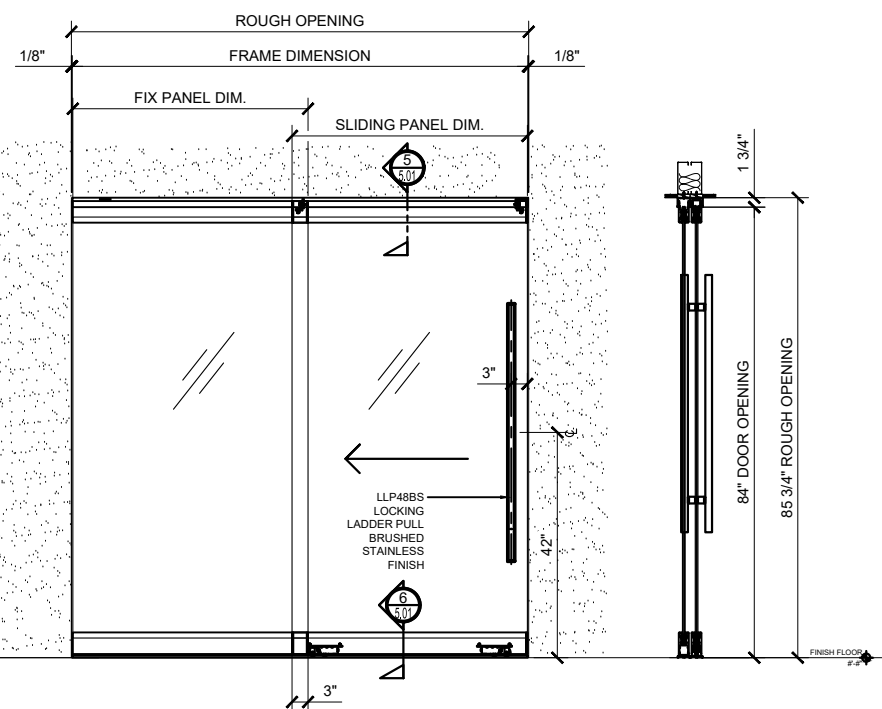

CRL BOTTOM ROLLING SLIDING DOOR SYSTEMS ~ MODEL SDR

① (4) / (6) SDR1A
ARCH REF: NONE 3/4"=1'-0"

② (4) / (6) SDR2B
ARCH REF: NONE 3/4"=1'-0"

③ (4) / (6) SDR21B
ARCH REF: NONE 3/4"=1'-0"

② (4) / (6) SDR2C
ARCH REF: NONE 3/4"=1'-0"