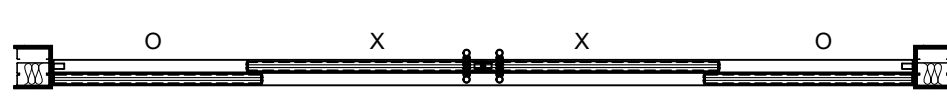

④ (4) / (6) SSR4F
ARCH REF: NONE 3/4"=1'-0"

Revisions By: