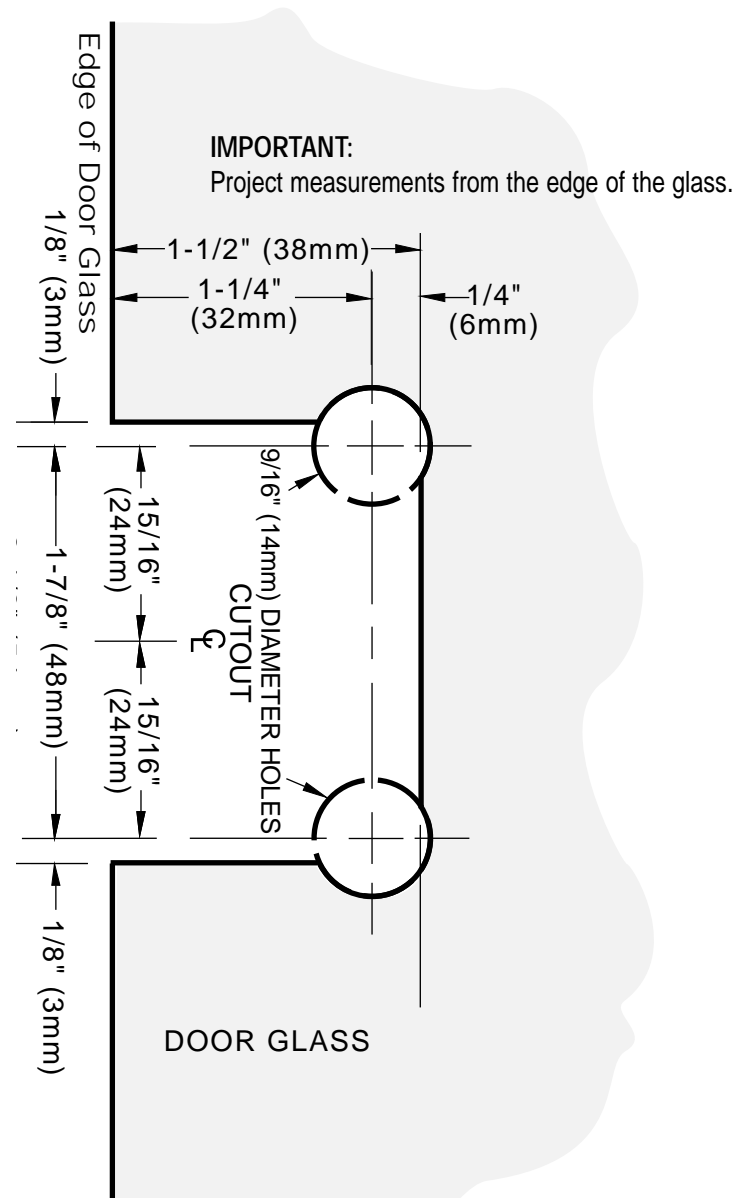

# JR. GENEVA

180° Glass-to-Glass Hinge  
CAT No. JRG180