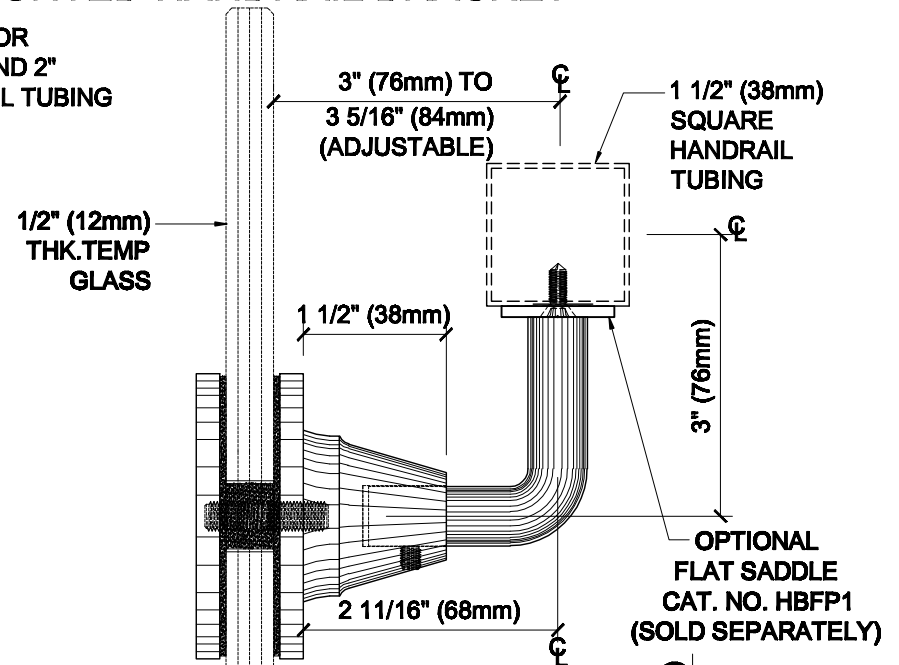

# CRL 3-WAY ADJUSTABLE GLASS MOUNTED HANDRAIL BRACKET

REQUIRES A 3/4" DIA HOLE IN GLASS GROMMET INCLUDED

GLASS MOUNTED BRACKET ASSEMBLY  
DETAIL USED FOR:

CATALOG NUMBER	FINISH
HR2DGMA	MILL ALUMINUM
HR2DGSA	SATIN ANODIZED
HR2DGDU	DARK BRONZE ANODIZED
HR2DGBS	BRUSHED STAINLESS
HR2DGPS	POLISHED STAINLESS
HR2DGPB	POLISHED BRASS

MOUNTING HOLES FOR (2) #10 SCREWS (INCLUDED)

3/8"-16 ALLEN SCREW (INCLUDED)

MOUNTING HOLES FOR (2) #10 SCREWS (INCLUDED)

**ARCHITECTURAL PRODUCTS**  
PH: 800-421-6144 FX: 800-282-3298  
WWW.CRLAURENCE.COM

DESCRIPTION:  
**GLASS MOUNTED 3-WAY ADJUSTABLE HAND RAIL BRACKET**

CAT. NO: (SEE CHART)	DATE: 05/05/08
FILE NAME: HR2DG	SCALE: N.T.S.
DRAWN BY: R.A.	CHECKED BY: C.H.
SHT 1 OF 1	