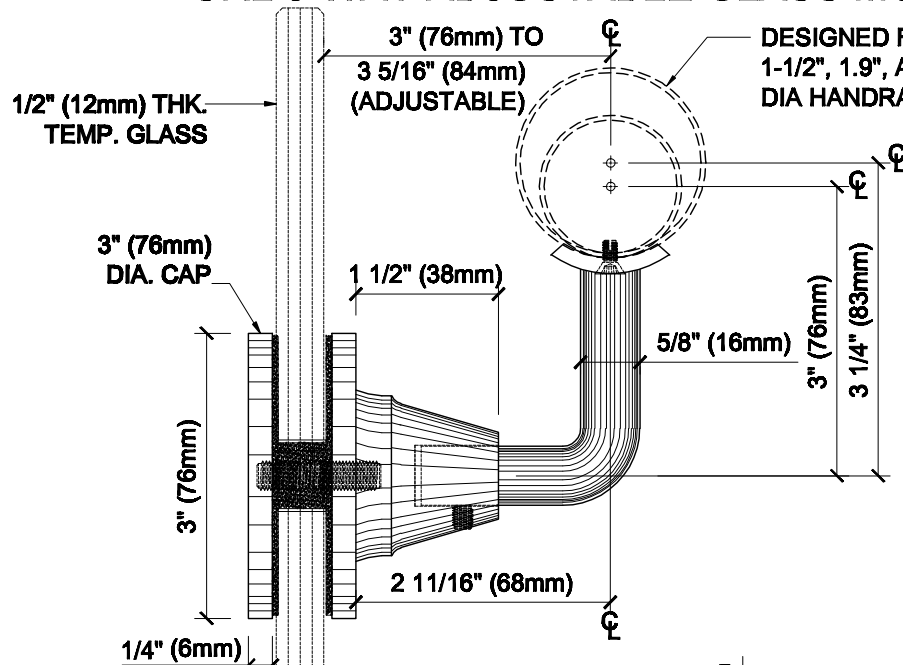

# CRL 3-WAY ADJUSTABLE GLASS MOUNTED HANDRAIL BRACKET

REQUIRES A 3/4" DIA HOLE IN GLASS GROMMET INCLUDED

GLASS MOUNTED BRACKET ASSEMBLY  
DETAIL USED FOR:

CATALOG NUMBER	FINISH
HR2DGMA	MILL ALUMINUM
HR2DGSA	SATIN ANODIZED
HR2DGDU	DARK BRONZE ANODIZED
HR2DGBS	BRUSHED STAINLESS
HR2DGPS	POLISHED STAINLESS
HR2DGPB	POLISHED BRASS

MOUNTING HOLES FOR (2) #10 SCREWS (INCLUDED)

3/8"-16 ALLEN SCREW (INCLUDED)

MOUNTING HOLES FOR (2) #10 SCREWS (INCLUDED)

**ARCHITECTURAL PRODUCTS**  
PH: 800-421-6144 FX: 800-282-3298  
WWW.CRLAURENCE.COM

DESCRIPTION:  
**GLASS MOUNTED 3-WAY ADJUSTABLE HAND RAIL BRACKET**

CAT. NO: (SEE CHART)	DATE: 05/05/08
FILE NAME: HR2DG	SCALE: N.T.S.
DRAWN BY: R.A.	CHECKED BY: C.H.
SHT 1 OF 1	