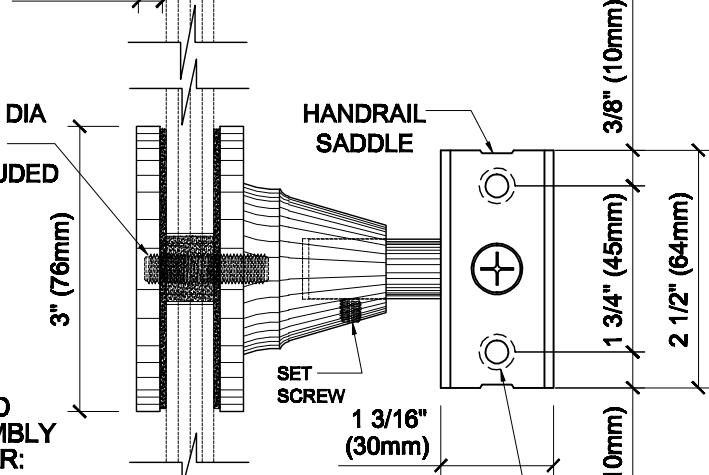

# CRL 3-WAY ADJUSTABLE GLASS MOUNTED HANDRAIL BRACKET

REQUIRES A 3/4" DIA HOLE IN GLASS GROMMET INCLUDED

GLASS MOUNTED BRACKET ASSEMBLY  
DETAIL USED FOR:

CATALOG NUMBER	FINISH
HR2DGMA	MILL ALUMINUM
HR2DGSA	SATIN ANODIZED
HR2DGDU	DARK BRONZE ANODIZED
HR2DGBS	BRUSHED STAINLESS
HR2DGPS	POLISHED STAINLESS
HR2DGPB	POLISHED BRASS

MOUNTING HOLES FOR (2) #10 SCREWS (INCLUDED)

3/8"-16 ALLEN SCREW (INCLUDED)

MOUNTING HOLES FOR (2) #10 SCREWS (INCLUDED)

**ARCHITECTURAL PRODUCTS**  
PH: 800-421-6144 FX: 800-282-3298  
WWW.CRLAURENCE.COM

DESCRIPTION:  
**GLASS MOUNTED 3-WAY ADJUSTABLE HAND RAIL BRACKET**

CAT. NO: (SEE CHART)	DATE: 05/05/08
FILE NAME: HR2DG	SCALE: N.T.S.
DRAWN BY: R.A.	CHECKED BY: C.H.
SHT 1 OF 1	