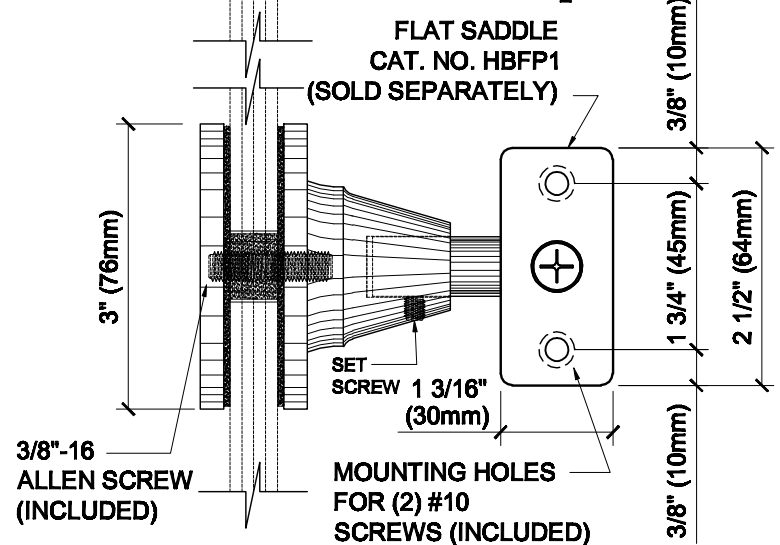

# CRL 3-WAY ADJUSTABLE GLASS MOUNTED HANDRAIL BRACKET

REQUIRES A 3/4" DIA HOLE IN GLASS GROMMET INCLUDED

GLASS MOUNTED BRACKET ASSEMBLY  
DETAIL USED FOR:

CATALOG NUMBER	FINISH
HR2DGMA	MILL ALUMINUM
HR2DGSA	SATIN ANODIZED
HR2DGDU	DARK BRONZE ANODIZED
HR2DGBS	BRUSHED STAINLESS
HR2DGPS	POLISHED STAINLESS
HR2DGPB	POLISHED BRASS

MOUNTING HOLES FOR (2) #10 SCREWS (INCLUDED)

3/8"-16 ALLEN SCREW (INCLUDED)

MOUNTING HOLES FOR (2) #10 SCREWS (INCLUDED)

**ARCHITECTURAL PRODUCTS**  
PH: 800-421-6144 FX: 800-282-3298  
WWW.CRLAURENCE.COM

DESCRIPTION:  
**GLASS MOUNTED 3-WAY ADJUSTABLE HAND RAIL BRACKET**

CAT. NO: (SEE CHART)	DATE: 05/05/08
FILE NAME: HR2DG	SCALE: N.T.S.
DRAWN BY: R.A.	CHECKED BY: C.H.
SHT 1 OF 1	