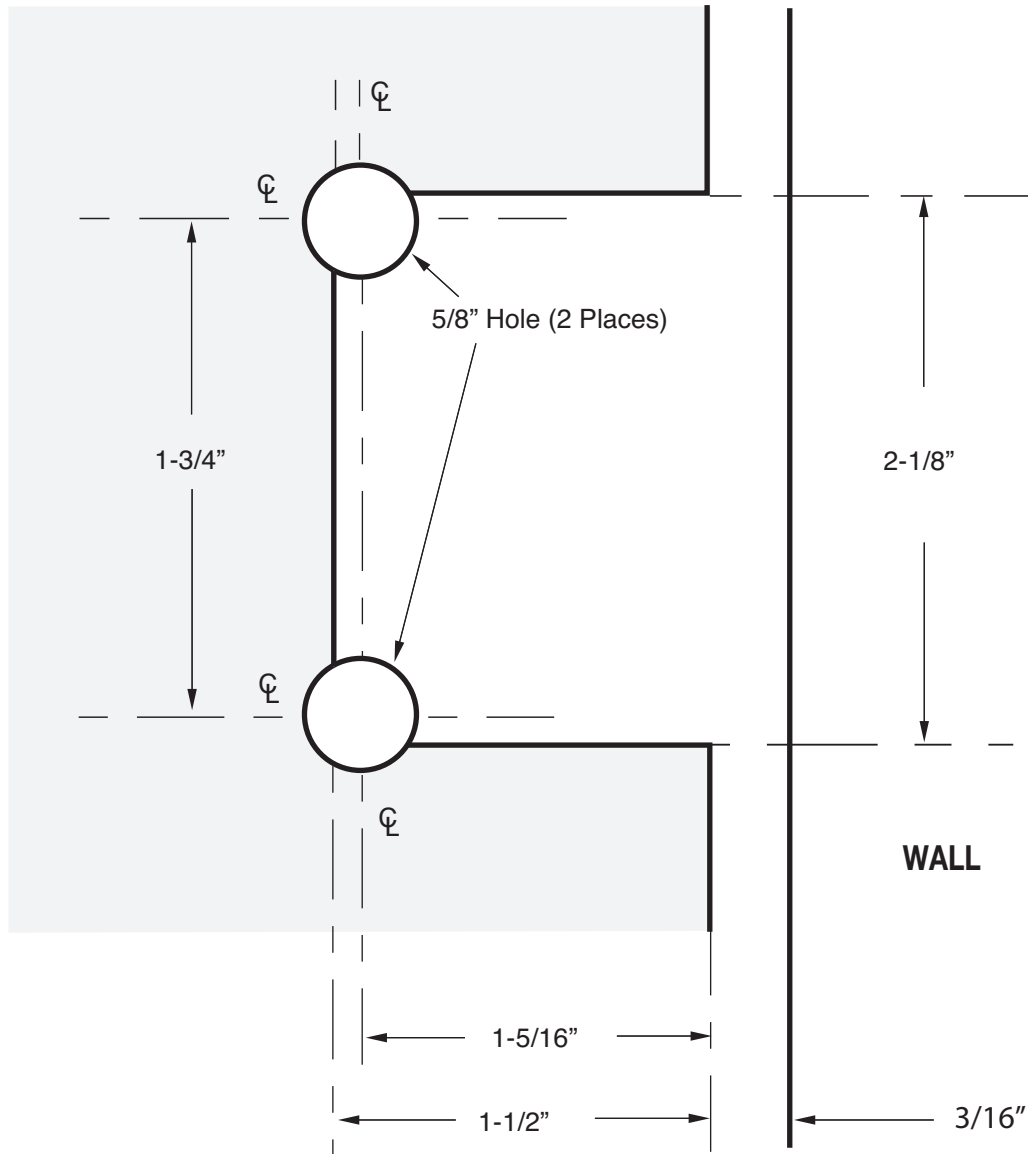

SHORIZON®

GLASS TO WALL HINGE NOTCH
RADIAL 1/4" GLASS TO WALL
H-R14GTW-FP

NOTE: DRAWINGS NOT TO SCALE.

REVISION DATE 08/15

ushorizon.com

28539 INDUSTRY DRIVE, VALENCIA, CA 91355

Toll Free Phone: (877) 728-3874 Toll Free Fax: (888) 440-9567