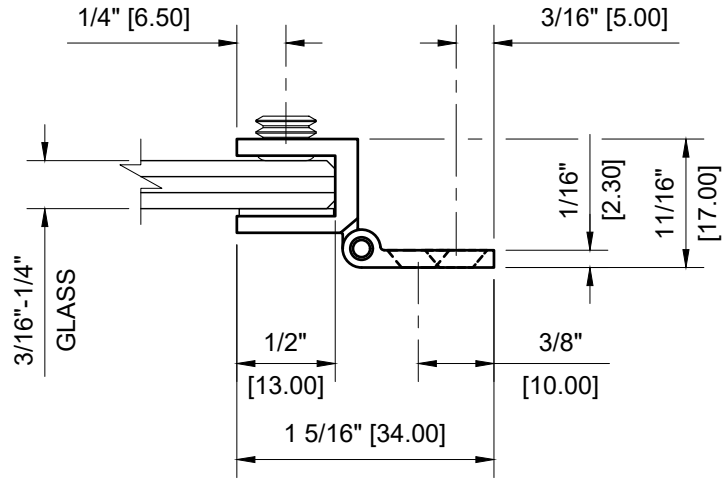

3/16" (5mm) GLASS:
 1/4" (6mm) GLASS:

CRL - EH176 SMALL WALL MOUNT SET SCREW HINGE FOR 3/16" - 1/4" GLASS

DATE: 7-20-2020
 SCALE: 1'-0"=1'-0"
 DRAWN BY: VM

DESCRIPTION: CRL - EH176 CHROME
 SMALL WALL MOUNT SET SCREW HINGE