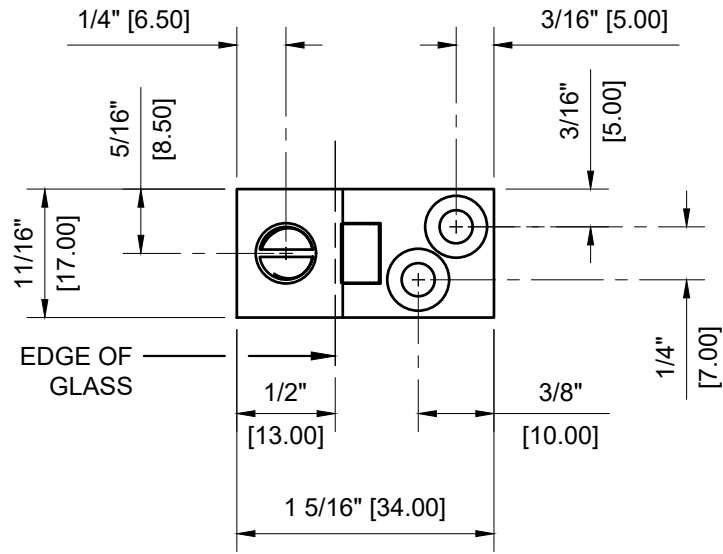

3/16" (5mm) GLASS:
 1/4" (6mm) GLASS:

CRL - EH176 SMALL WALL MOUNT SET SCREW HINGE FOR 3/16" - 1/4" GLASS

DATE: 7-20-2020
 SCALE: 1'-0"=1'-0"
 DRAWN BY: VM

DESCRIPTION: CRL - EH176 CHROME
 SMALL WALL MOUNT SET SCREW HINGE