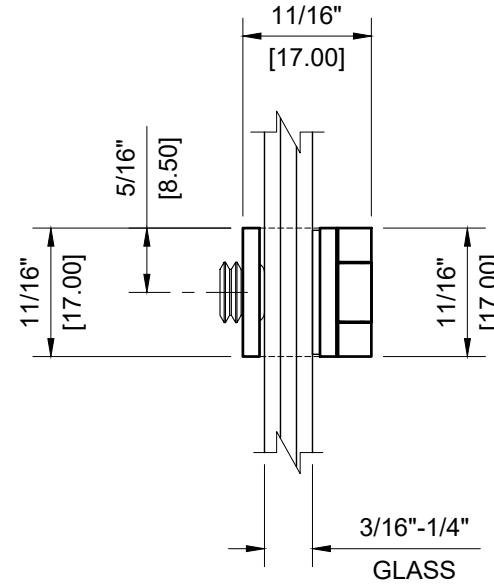

3/16" (5mm) GLASS:
 1/4" (6mm) GLASS:

CRL - EH176 SMALL WALL MOUNT SET SCREW HINGE FOR 3/16" - 1/4" GLASS

DATE: 7-20-2020
 SCALE: 1'-0"=1'-0"
 DRAWN BY: VM

DESCRIPTION: CRL - EH176 CHROME
 SMALL WALL MOUNT SET SCREW HINGE